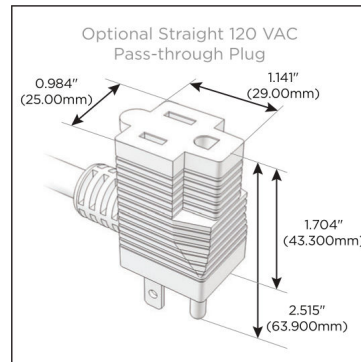

### Module/Port Options:

- A** Tamper Resistant AC Receptacle
- E** USB-A & USB-C (20W)
- M** Double USB-A (Fast Charging Ports - 18W)
- H** HDMI
- 6** CAT 6
- 12** RJ 12
- X** Switched AC
- Y** 3-Way Switch (Low Voltage)
- V** USB-C (45W High Speed Charging Port)
- S** USB-C (25W High Speed Charging Port)
- R** Switched AC (Rocker Switch)
- D** Dimmer Switch

### Plug:

Supplied with Low Profile Flat 45° Angle 120 VAC Plug

Optional Standard Straight 120 VAC Plug

Optional Straight 120 VAC Pass-through Plug

- CLEAN, COMPACT DESIGN
- STREAMLINED
- LOW PROFILE
- SIDE-EXITING CORDS
- PLUG & PLAY
- 6' AC CORD & PLUG (FLAT PLUG STANDARD)
- CUSTOMIZABLE CONFIGURATIONS AND FINISHES
- UL LISTED FOR MOUNTING IN FURNITURE
- 15A

# M-POWER-5T

AC POWER & DATA CONNECTIVITY SOLUTION

M-POWER-5TCC-AEAH12-CCATP

Specs:

**Modules/Ports:**

- A** Tamper Resistant AC Receptacle
- E** USB-A & USB-C (20W)
- H** HDMI
- 12** RJ 12

**A E H 12**

Distributed by