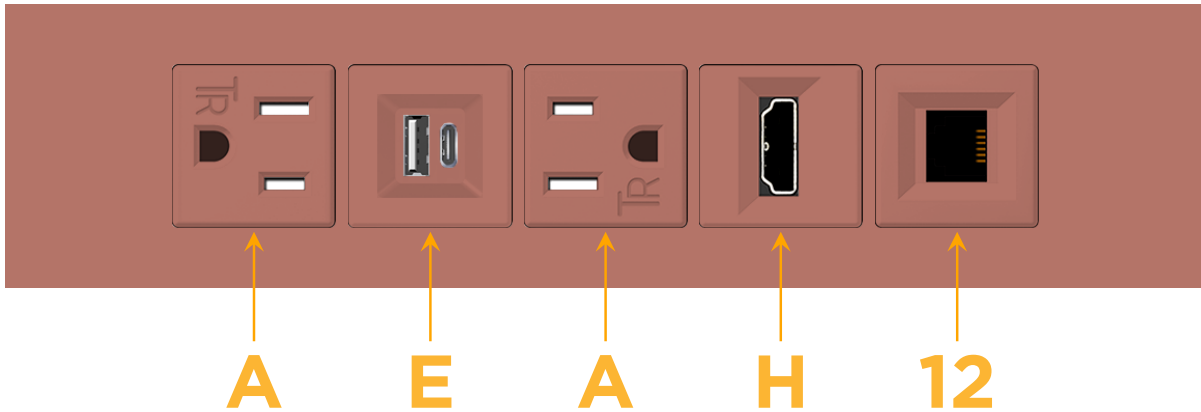

M-POWER-5T

AC POWER & DATA CONNECTIVITY SOLUTION

M-POWER-5TCC-AEAH12-CCATP

Distributed by

Mormax Company, Inc.

8 Westchester Plaza

Elmsford, NY 10523

914-699-0101

sales@mormax.com

mormax.com

Metro Light & Power's line of power & data solutions offers sophisticated design elements combined with greater ease of installation. Streamlined and low-profile, enhanced by side-exiting cords, our outlets advance the industry with their cutting edge look and feel. We believe flexibility is key, and we provide a variety of mounting options, including the ability to mount in limited spaces. Our outlets are available in many finishes and configurations, in addition to a custom color and finish capability for our clients.

Trim Plate Finish: **UNICOLOR™ TRUE COPPER (ABS)**

Custom Finishes Available

M-POWER-5TCC-AEAH12-CCATP

Features:

Module/Port Options:

- **A** Tamper Resistant AC Receptacle
- **E** USB-A & USB-C (20W)
- **M** Double USB-A (Fast Charging Ports - 18W)
- **H** HDMI
- **6** CAT 6
- **12** RJ 12
- **X** Switched AC
- **Y** 3-Way Switch (Low Voltage)
- **V** USB-C (45W High Speed Charging Port)
- **S** USB-C (25W High Speed Charging Port)
- **R** Switched AC (Rocker Switch)
- **D** Dimmer Switch

Plug:

Supplied with Low Profile Flat 45° Angle 120 VAC Plug

Optional Standard Straight 120 VAC Plug

Optional Straight 120 VAC Pass-through Plug

- CLEAN, COMPACT DESIGN
- STREAMLINED
- LOW PROFILE
- SIDE-EXITING CORDS
- PLUG & PLAY
- 6' AC CORD & PLUG (FLAT PLUG STANDARD)
- CUSTOMIZABLE CONFIGURATIONS AND FINISHES
- UL LISTED FOR MOUNTING IN FURNITURE
- 15A