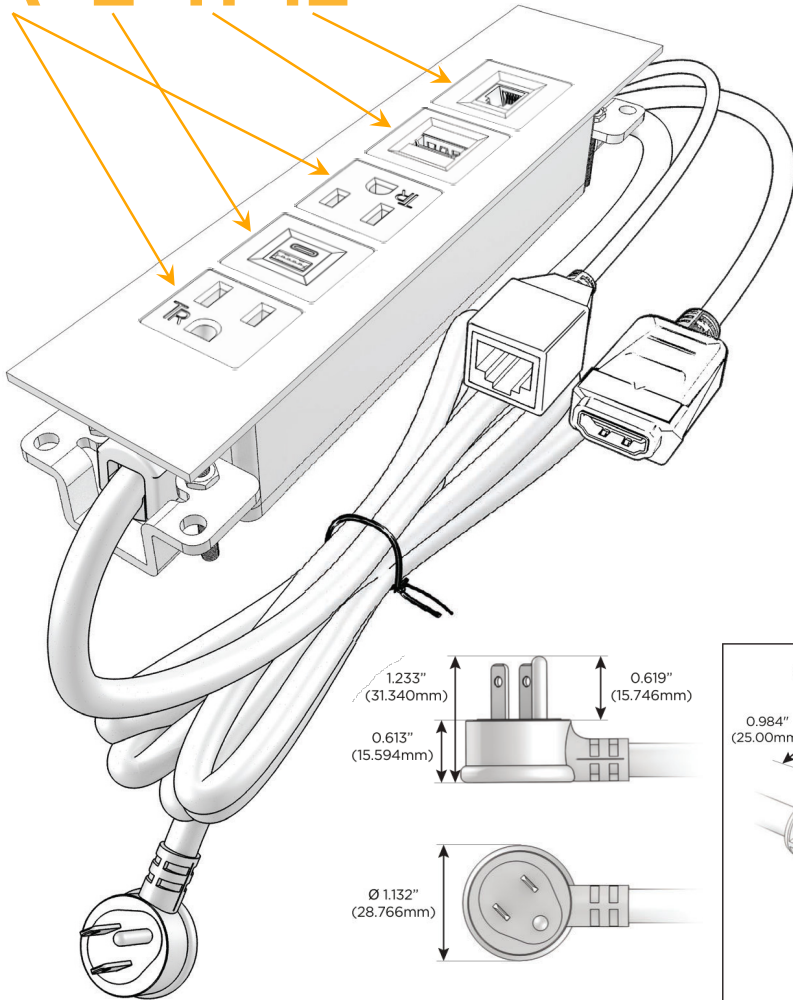

### Module/Port Options:

- A** Tamper Resistant AC Receptacle
- E** USB-A & USB-C (20W)
- M** Double USB-A (Fast Charging Ports - 18W)
- H** HDMI
- 6** CAT 6
- 12** RJ 12
- X** Switched AC
- Y** 3-Way Switch (Low Voltage)
- V** USB-C (45W High Speed Charging Port)
- S** USB-C (25W High Speed Charging Port)
- R** Switched AC (Rocker Switch)
- D** Dimmer Switch

### Plug:

Supplied with Low Profile Flat 45° Angle 120 VAC Plug

Optional Standard Straight 120 VAC Plug

Optional Straight 120 VAC Pass-through Plug

- CLEAN, COMPACT DESIGN
- STREAMLINED
- LOW PROFILE
- SIDE-EXITING CORDS
- PLUG & PLAY
- 6' AC CORD & PLUG (FLAT PLUG STANDARD)
- CUSTOMIZABLE CONFIGURATIONS AND FINISHES
- UL LISTED FOR MOUNTING IN FURNITURE
- 15A

# M-POWER-5T

AC POWER & DATA CONNECTIVITY SOLUTION

M-POWER-5TCC-AEAH12-CCATP

Specs:

**Modules/Ports:**

- A** Tamper Resistant AC Receptacle
- E** USB-A & USB-C (20W)
- H** HDMI
- 12** RJ 12

**A E H 12**

Distributed by