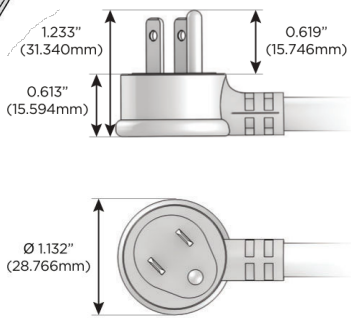

### Module/Port Options:

- A** Tamper Resistant AC Receptacle
- E** USB-A & USB-C (20W)
- M** Double USB-A (Fast Charging Ports - 18W)
- H** HDMI
- 6** CAT 6
- 12** RJ 12
- X** Switched AC
- Y** 3-Way Switch (Low Voltage)
- V** USB-C (45W High Speed Charging Port)
- S** USB-C (25W High Speed Charging Port)
- R** Switched AC (Rocker Switch)
- D** Dimmer Switch

### Plug:

Supplied with Low Profile Flat 45° Angle 120 VAC Plug

Optional Standard Straight 120 VAC Plug

Optional Straight 120 VAC Pass-through Plug

- CLEAN, COMPACT DESIGN
- STREAMLINED
- LOW PROFILE
- SIDE-EXITING CORDS
- PLUG & PLAY
- 6' AC CORD & PLUG (FLAT PLUG STANDARD)
- CUSTOMIZABLE CONFIGURATIONS AND FINISHES
- UL LISTED FOR MOUNTING IN FURNITURE
- 15A

# M-POWER-5T

AC POWER & DATA CONNECTIVITY SOLUTION

M-POWER-5TCC-AEAH12-CCATP

Specs:

**Modules/Ports:**

- A** Tamper Resistant AC Receptacle
- E** USB-A & USB-C (20W)
- H** HDMI
- 12** RJ 12

**A E H 12**

Distributed by