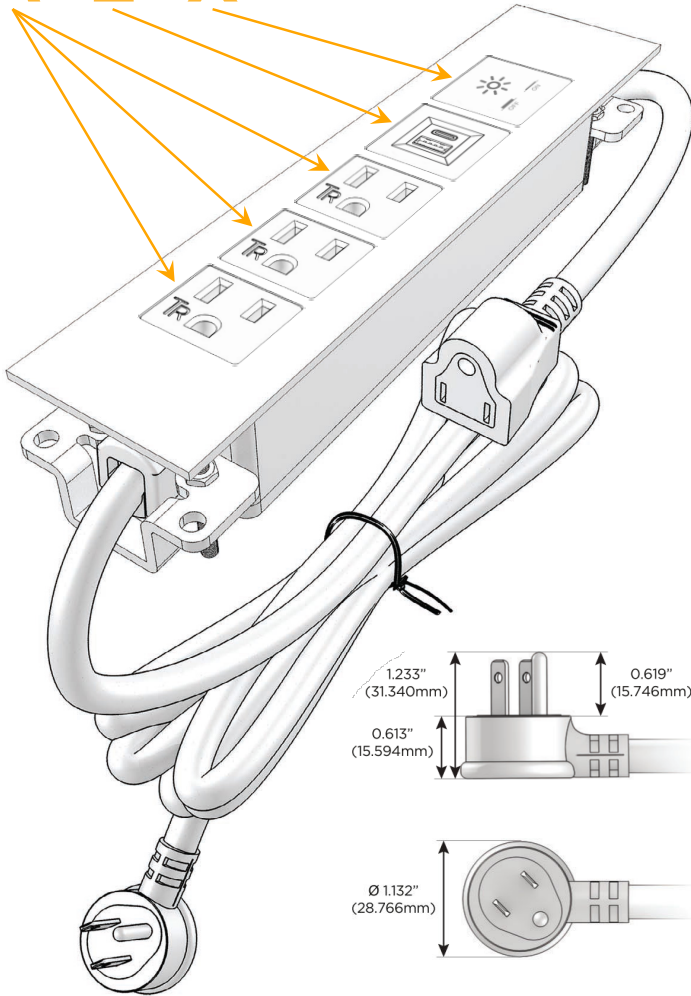

Trim Plate Finish: **UNICOLOR™ TRUE COPPER (ABS)**

Custom Finishes Available

M-POWER-5TCC-AAAEX-CCATP

Features:

Module/Port Options:

- A** Tamper Resistant AC Receptacle
- E** USB-A & USB-C (20W)
- M** Double USB-A (Fast Charging Ports - 18W)
- H** HDMI
- 6** CAT 6
- 12** RJ 12
- X** Switched AC
- Y** 3-Way Switch (Low Voltage)
- V** USB-C (45W High Speed Charging Port)
- S** USB-C (25W High Speed Charging Port)
- R** Switched AC (Rocker Switch)
- D** Dimmer Switch

Plug:

Supplied with Low Profile Flat 45° Angle 120 VAC Plug

Optional Standard Straight 120 VAC Plug

Optional Straight 120 VAC Pass-through Plug

- CLEAN, COMPACT DESIGN
- STREAMLINED
- LOW PROFILE
- SIDE-EXITING CORDS
- PLUG & PLAY
- 6' AC CORD & PLUG (FLAT PLUG STANDARD)
- CUSTOMIZABLE CONFIGURATIONS AND FINISHES
- UL LISTED FOR MOUNTING IN FURNITURE
- 15A

M-POWER-5T

AC POWER & DATA CONNECTIVITY SOLUTION

M-POWER-5TCC-AAAEX-CCATP

Specs:

Modules/Ports:

- A** Tamper Resistant AC Receptacle
- E** USB-A & USB-C (20W)
- X** Switched AC

A E X

Distributed by