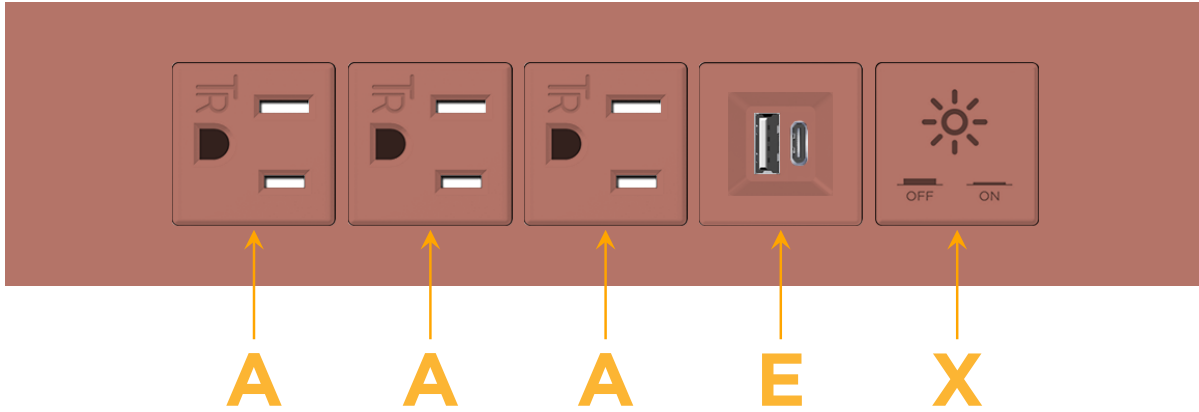

Trim Plate Finish: **UNICOLOR™ TRUE COPPER (ABS)**

Custom Finishes Available

M-POWER-5TCC-AAAEX-CCATP

Features:

Module/Port Options:

- A** Tamper Resistant AC Receptacle
- E** USB-A & USB-C (20W)
- M** Double USB-A (Fast Charging Ports - 18W)
- H** HDMI
- 6** CAT 6
- 12** RJ 12
- X** Switched AC
- Y** 3-Way Switch (Low Voltage)
- V** USB-C (45W High Speed Charging Port)
- S** USB-C (25W High Speed Charging Port)
- R** Switched AC (Rocker Switch)
- D** Dimmer Switch

Plug:

Supplied with Low Profile Flat 45° Angle 120 VAC Plug

Optional Standard Straight 120 VAC Plug

Optional Straight 120 VAC Pass-through Plug

- CLEAN, COMPACT DESIGN
- STREAMLINED
- LOW PROFILE
- SIDE-EXITING CORDS
- PLUG & PLAY
- 6' AC CORD & PLUG (FLAT PLUG STANDARD)
- CUSTOMIZABLE CONFIGURATIONS AND FINISHES
- UL LISTED FOR MOUNTING IN FURNITURE
- 15A

M-POWER-5T

AC POWER & DATA CONNECTIVITY SOLUTION

M-POWER-5TCC-AAAEX-CCATP

Specs:

Modules/Ports:

- A** Tamper Resistant AC Receptacle
- E** USB-A & USB-C (20W)
- X** Switched AC

A E X

Distributed by