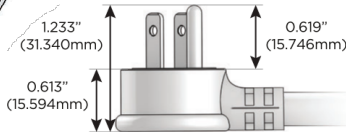

M-POWER-5T

AC POWER & DATA CONNECTIVITY SOLUTION

M-POWER-5TCC-AAAEX-CCATP

Specs:

Modules/Ports:

- A** Tamper Resistant AC Receptacle
- E** USB-A & USB-C (20W)
- X** Switched AC

A E X

Distributed by