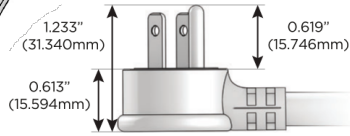

Plug:

Supplied with Low Profile Flat 45° Angle 120 VAC Plug

Optional Standard Straight 120 VAC Plug

Optional Straight 120 VAC Pass-through Plug

- CLEAN, COMPACT DESIGN
- STREAMLINED
- LOW PROFILE
- SIDE-EXITING CORDS
- PLUG & PLAY
- 6' AC CORD & PLUG (FLAT PLUG STANDARD)
- CUSTOMIZABLE CONFIGURATIONS AND FINISHES
- UL LISTED FOR MOUNTING IN FURNITURE
- 15A

M-POWER-5T

AC POWER & DATA CONNECTIVITY SOLUTION

M-POWER-5TCC-AAAAA-CCATP

Specs:

Modules/Ports:

- A Tamper Resistant AC Receptacle

Distributed by

Mormax Company, Inc.