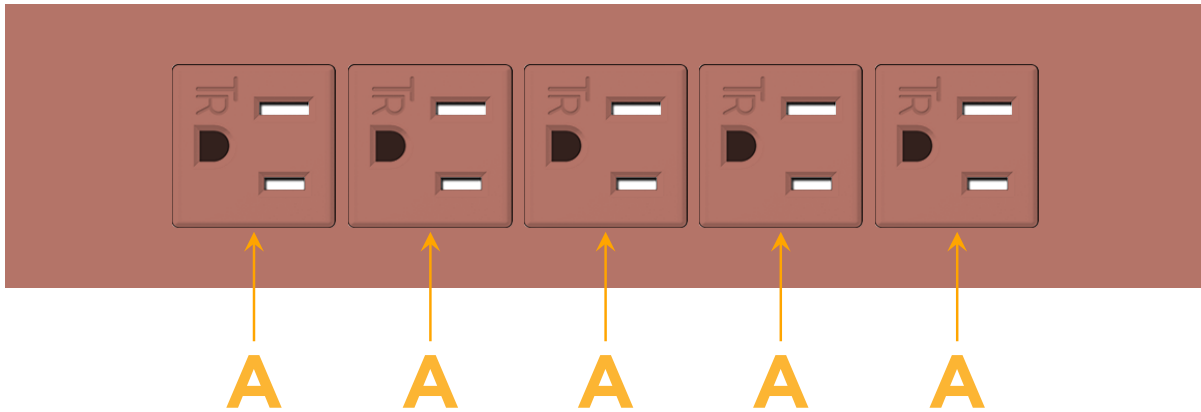

Trim Plate Finish: **UNICOLOR™ TRUE COPPER (ABS)**

Custom Finishes Available

M-POWER-5TCC-AAAAA-CCATP

Features:

Module/Port Options:

- A** Tamper Resistant AC Receptacle
- E** USB-A & USB-C (20W)
- M** Double USB-A (Fast Charging Ports - 18W)
- H** HDMI
- 6** CAT 6
- 12** RJ 12
- X** Switched AC
- Y** 3-Way Switch (Low Voltage)
- V** USB-C (45W High Speed Charging Port)
- S** USB-C (25W High Speed Charging Port)
- R** Switched AC (Rocker Switch)
- D** Dimmer Switch

Plug:

Supplied with Low Profile Flat 45° Angle 120 VAC Plug

Optional Standard Straight 120 VAC Plug

Optional Straight 120 VAC Pass-through Plug

- CLEAN, COMPACT DESIGN
- STREAMLINED
- LOW PROFILE
- SIDE-EXITING CORDS
- PLUG & PLAY
- 6' AC CORD & PLUG (FLAT PLUG STANDARD)
- CUSTOMIZABLE CONFIGURATIONS AND FINISHES
- UL LISTED FOR MOUNTING IN FURNITURE
- 15A

M-POWER-5T

AC POWER & DATA CONNECTIVITY SOLUTION

M-POWER-5TCC-AAAAA-CCATP

Specs:

Modules/Ports:

- A Tamper Resistant AC Receptacle

Distributed by

Mormax Company, Inc.