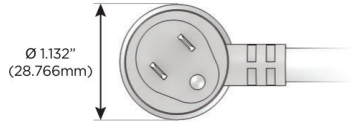

Plug:

Supplied with Low Profile Flat 45° Angle 120 VAC Plug

Optional Standard Straight 120 VAC Plug

Optional Straight 120 VAC Pass-through Plug

- CLEAN, COMPACT DESIGN
- STREAMLINED
- LOW PROFILE
- SIDE-EXITING CORDS
- PLUG & PLAY
- 6' AC CORD & PLUG (FLAT PLUG STANDARD)
- CUSTOMIZABLE CONFIGURATIONS AND FINISHES
- UL LISTED FOR MOUNTING IN FURNITURE
- 15A

M-POWER-5T

AC POWER & DATA CONNECTIVITY SOLUTION

M-POWER-5TCC-AAAAA-CCATP

Specs:

Modules/Ports:

- A Tamper Resistant AC Receptacle

Distributed by

Mormax Company, Inc.