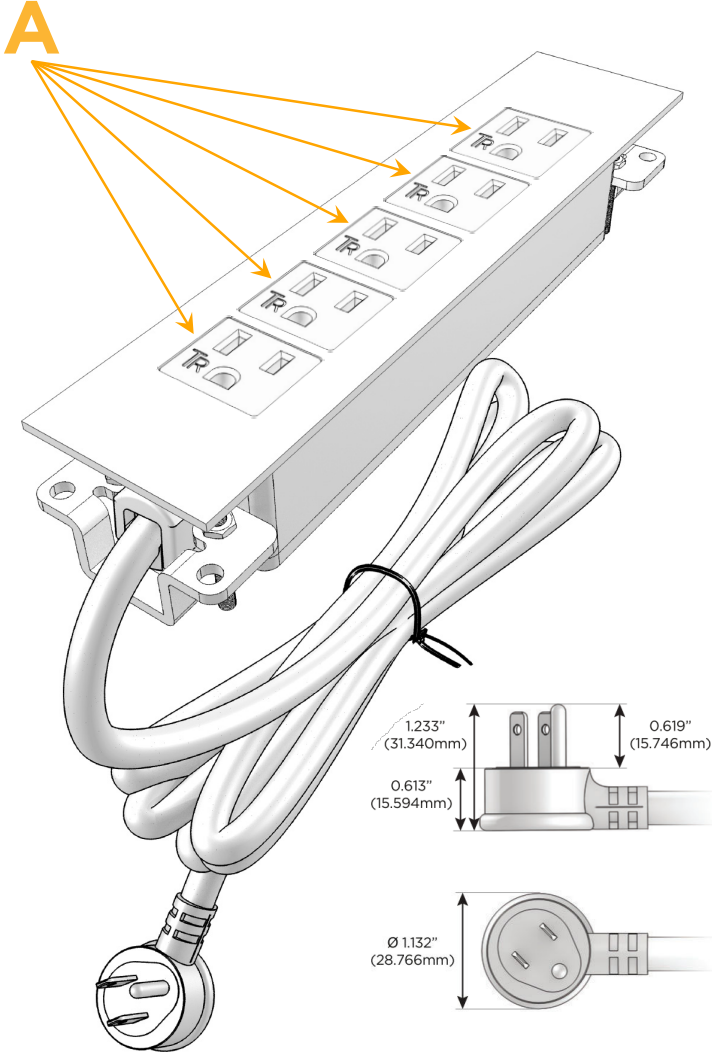

Trim Plate Finish: **UNICOLOR™ TRUE COPPER (ABS)**

Custom Finishes Available

M-POWER-5TCC-AAAAA-CCATP

Features:

Module/Port Options:

- A** Tamper Resistant AC Receptacle
- E** USB-A & USB-C (20W)
- M** Double USB-A (Fast Charging Ports - 18W)
- H** HDMI
- 6** CAT 6
- 12** RJ 12
- X** Switched AC
- Y** 3-Way Switch (Low Voltage)
- V** USB-C (45W High Speed Charging Port)
- S** USB-C (25W High Speed Charging Port)
- R** Switched AC (Rocker Switch)
- D** Dimmer Switch

Plug:

Supplied with Low Profile Flat 45° Angle 120 VAC Plug

Optional Standard Straight 120 VAC Plug

Optional Straight 120 VAC Pass-through Plug

- CLEAN, COMPACT DESIGN
- STREAMLINED
- LOW PROFILE
- SIDE-EXITING CORDS
- PLUG & PLAY
- 6' AC CORD & PLUG (FLAT PLUG STANDARD)
- CUSTOMIZABLE CONFIGURATIONS AND FINISHES
- UL LISTED FOR MOUNTING IN FURNITURE
- 15A

M-POWER-5T

AC POWER & DATA CONNECTIVITY SOLUTION

M-POWER-5TCC-AAAAA-CCATP

Specs:

Modules/Ports:

- A Tamper Resistant AC Receptacle

Distributed by

Mormax Company, Inc.