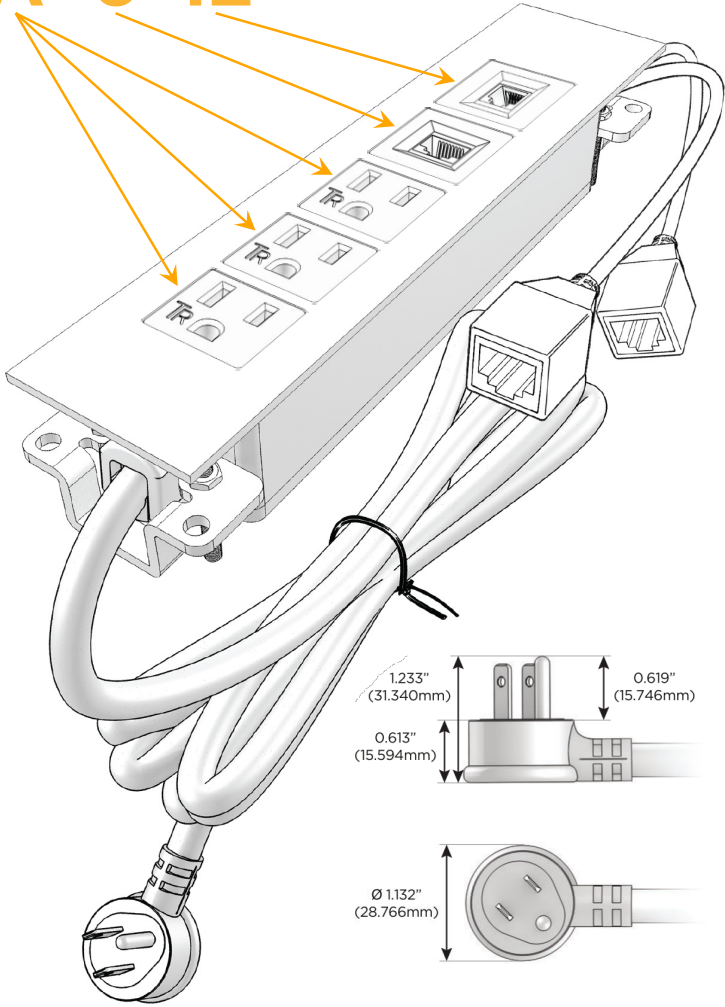

### Module/Port Options:

- A** Tamper Resistant AC Receptacle
- E** USB-A & USB-C (20W)
- M** Double USB-A (Fast Charging Ports - 18W)
- H** HDMI
- 6** CAT 6
- 12** RJ 12
- X** Switched AC
- Y** 3-Way Switch (Low Voltage)
- V** USB-C (45W High Speed Charging Port)
- S** USB-C (25W High Speed Charging Port)
- R** Switched AC (Rocker Switch)
- D** Dimmer Switch

### Plug:

Supplied with Low Profile Flat 45° Angle 120 VAC Plug

Optional Standard Straight 120 VAC Plug

Optional Straight 120 VAC Pass-through Plug

- CLEAN, COMPACT DESIGN
- STREAMLINED
- LOW PROFILE
- SIDE-EXITING CORDS
- PLUG & PLAY
- 6' AC CORD & PLUG (FLAT PLUG STANDARD)
- CUSTOMIZABLE CONFIGURATIONS AND FINISHES
- UL LISTED FOR MOUNTING IN FURNITURE
- 15A

# M-POWER-5T

AC POWER & DATA CONNECTIVITY SOLUTION

M-POWER-5TCC-AAA612-CCATP

Specs:

**Modules/Ports:**

- A** Tamper Resistant AC Receptacle
- 6** CAT 6
- 12** RJ 12

**A 6 12**

Distributed by