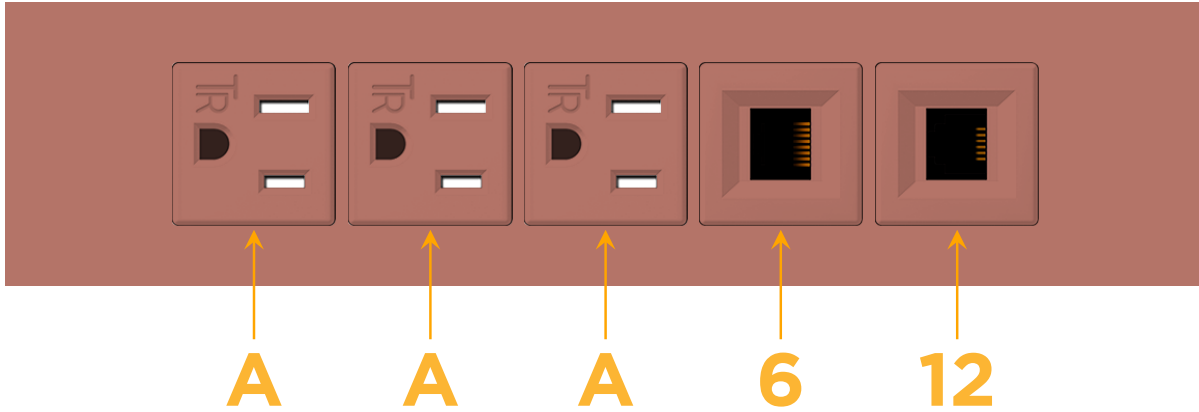

M-POWER-5T

AC POWER & DATA CONNECTIVITY SOLUTION

M-POWER-5TCC-AAA612-CCATP

Distributed by

Mormax Company, Inc.

8 Westchester Plaza

Elmsford, NY 10523

914-699-0101

sales@mormax.com

mormax.com

Metro Light & Power's line of power & data solutions offers sophisticated design elements combined with greater ease of installation. Streamlined and low-profile, enhanced by side-exiting cords, our outlets advance the industry with their cutting edge look and feel. We believe flexibility is key, and we provide a variety of mounting options, including the ability to mount in limited spaces. Our outlets are available in many finishes and configurations, in addition to a custom color and finish capability for our clients.

Trim Plate Finish: **UNICOLOR™ TRUE COPPER (ABS)**

Custom Finishes Available

M-POWER-5TCC-AAA612-CCATP

Features:

Module/Port Options:

- **A** Tamper Resistant AC Receptacle
- **E** USB-A & USB-C (20W)
- **M** Double USB-A (Fast Charging Ports - 18W)
- **H** HDMI
- **6** CAT 6
- **12** RJ 12
- **X** Switched AC
- **Y** 3-Way Switch (Low Voltage)
- **V** USB-C (45W High Speed Charging Port)
- **S** USB-C (25W High Speed Charging Port)
- **R** Switched AC (Rocker Switch)
- **D** Dimmer Switch

Plug:

Supplied with Low Profile Flat 45° Angle 120 VAC Plug

Optional Standard Straight 120 VAC Plug

Optional Straight 120 VAC Pass-through Plug

- CLEAN, COMPACT DESIGN
- STREAMLINED
- LOW PROFILE
- SIDE-EXITING CORDS
- PLUG & PLAY
- 6' AC CORD & PLUG (FLAT PLUG STANDARD)
- CUSTOMIZABLE CONFIGURATIONS AND FINISHES
- UL LISTED FOR MOUNTING IN FURNITURE
- 15A