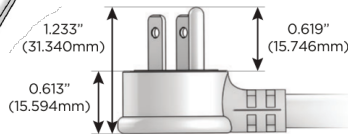

M-POWER-5T

AC POWER & DATA CONNECTIVITY SOLUTION

M-POWER-5TBZ2-XAMAX-BZ2ATP

Specs:

Modules/Ports:

- X** Switched AC
- A** Tamper Resistant AC Receptacle
- M** Double USB-A (Fast Charging Ports - 18W)

X A M

Distributed by