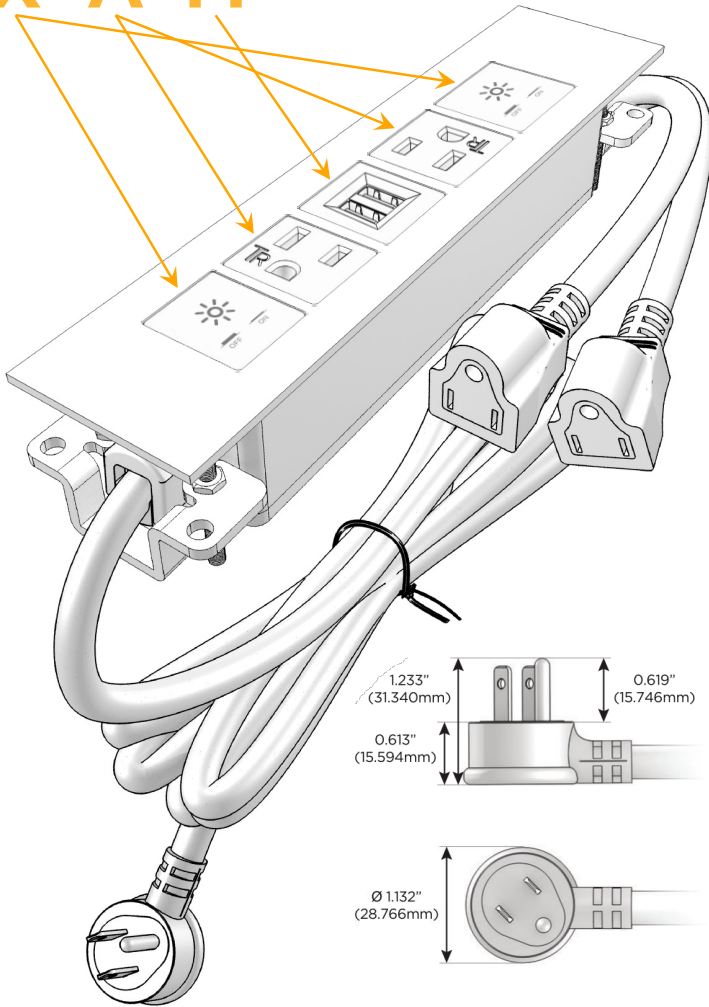

Trim Plate Finish: **UNICOLOR™ BRONZE (ABS)**

Custom Finishes Available

M-POWER-5TBZ2-XAMAX-BZ2ATP

Features:

Module/Port Options:

- A** Tamper Resistant AC Receptacle
- E** USB-A & USB-C (20W)
- M** Double USB-A (Fast Charging Ports - 18W)
- H** HDMI
- 6** CAT 6
- 12** RJ 12
- X** Switched AC
- Y** 3-Way Switch (Low Voltage)
- V** USB-C (45W High Speed Charging Port)
- S** USB-C (25W High Speed Charging Port)
- R** Switched AC (Rocker Switch)
- D** Dimmer Switch

Plug:

Supplied with Low Profile Flat 45° Angle 120 VAC Plug

Optional Standard Straight 120 VAC Plug

Optional Straight 120 VAC Pass-through Plug

- CLEAN, COMPACT DESIGN
- STREAMLINED
- LOW PROFILE
- SIDE-EXITING CORDS
- PLUG & PLAY
- 6' AC CORD & PLUG (FLAT PLUG STANDARD)
- CUSTOMIZABLE CONFIGURATIONS AND FINISHES
- UL LISTED FOR MOUNTING IN FURNITURE
- 15A

M-POWER-5T

AC POWER & DATA CONNECTIVITY SOLUTION

M-POWER-5TBZ2-XAMAX-BZ2ATP

Specs:

Modules/Ports:

- X** Switched AC
- A** Tamper Resistant AC Receptacle
- M** Double USB-A (Fast Charging Ports - 18W)

X A M

Distributed by