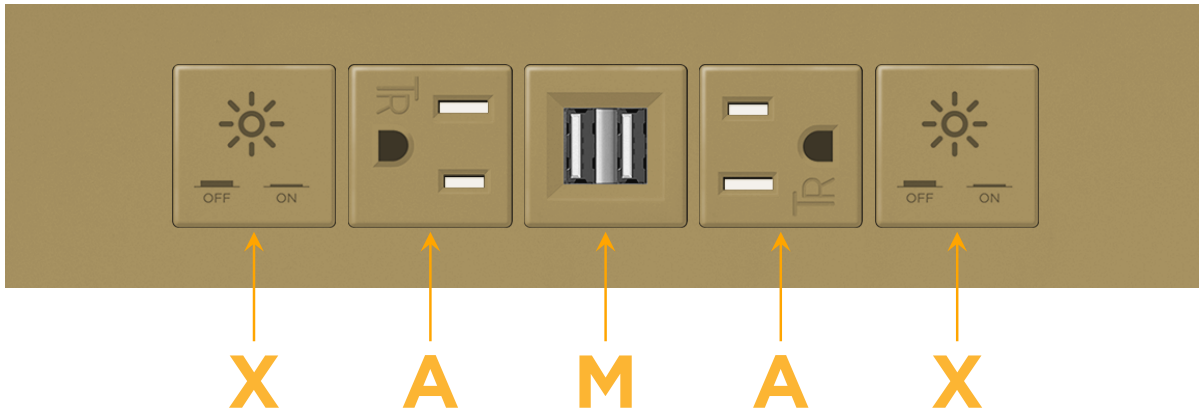

Trim Plate Finish: **UNICOLOR™ BRONZE (ABS)**

Custom Finishes Available

M-POWER-5TBZ2-XAMAX-BZ2ATP

Features:

Module/Port Options:

- A** Tamper Resistant AC Receptacle
- E** USB-A & USB-C (20W)
- M** Double USB-A (Fast Charging Ports - 18W)
- H** HDMI
- 6** CAT 6
- 12** RJ 12
- X** Switched AC
- Y** 3-Way Switch (Low Voltage)
- V** USB-C (45W High Speed Charging Port)
- S** USB-C (25W High Speed Charging Port)
- R** Switched AC (Rocker Switch)
- D** Dimmer Switch

Plug:

Supplied with Low Profile Flat 45° Angle 120 VAC Plug

Optional Standard Straight 120 VAC Plug

Optional Straight 120 VAC Pass-through Plug

- CLEAN, COMPACT DESIGN
- STREAMLINED
- LOW PROFILE
- SIDE-EXITING CORDS
- PLUG & PLAY
- 6' AC CORD & PLUG (FLAT PLUG STANDARD)
- CUSTOMIZABLE CONFIGURATIONS AND FINISHES
- UL LISTED FOR MOUNTING IN FURNITURE
- 15A

M-POWER-5T

AC POWER & DATA CONNECTIVITY SOLUTION

M-POWER-5TBZ2-XAMAX-BZ2ATP

Specs:

Modules/Ports:

- X** Switched AC
- A** Tamper Resistant AC Receptacle
- M** Double USB-A (Fast Charging Ports - 18W)

X A M

Distributed by