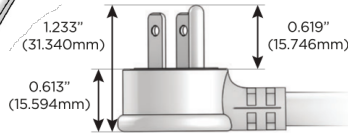

M-POWER-5T

AC POWER & DATA CONNECTIVITY SOLUTION

M-POWER-5TBZ2-XAEAX-BZ2ATP

Specs:

Modules/Ports:

- **X** Switched AC
- **A** Tamper Resistant AC Receptacle
- **E** USB-A & USB-C (20W)