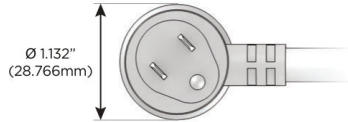

M-POWER-5T

AC POWER & DATA CONNECTIVITY SOLUTION

M-POWER-5TBZ2-XAEAX-BZ2ATP

Specs:

Modules/Ports:

- **X** Switched AC
- **A** Tamper Resistant AC Receptacle
- **E** USB-A & USB-C (20W)