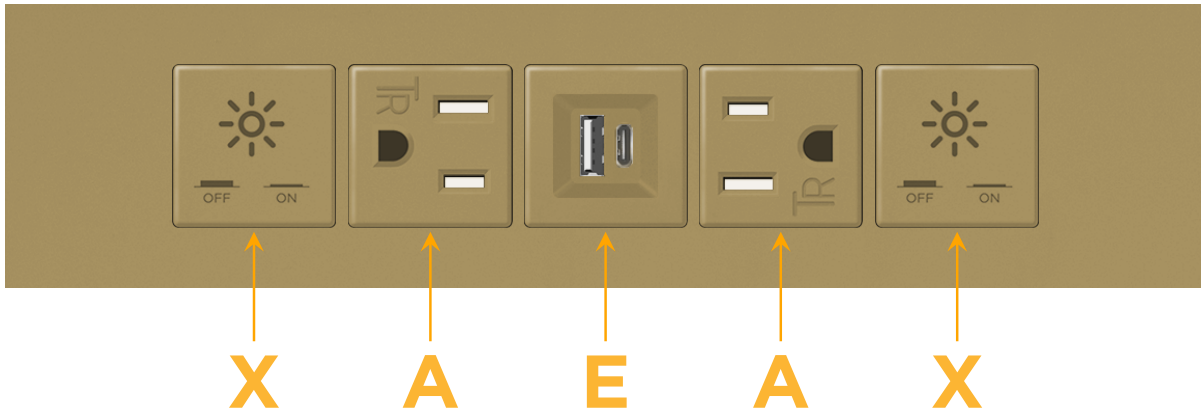

M-POWER-5T

AC POWER & DATA CONNECTIVITY SOLUTION

M-POWER-5TBZ2-XAEAX-BZ2ATP

Distributed by

Mormax Company, Inc.

8 Westchester Plaza

Elmsford, NY 10523

914-699-0101

sales@mormax.com

mormax.com

Metro Light & Power's line of power & data solutions offers sophisticated design elements combined with greater ease of installation. Streamlined and low-profile, enhanced by side-exiting cords, our outlets advance the industry with their cutting edge look and feel. We believe flexibility is key, and we provide a variety of mounting options, including the ability to mount in limited spaces. Our outlets are available in many finishes and configurations, in addition to a custom color and finish capability for our clients.

Trim Plate Finish: UNICOLOR™ BRONZE (ABS)

Custom Finishes Available

M-POWER-5TBZ2-XAEAX-BZ2ATP

Features:

Module/Port Options:

- **A** Tamper Resistant AC Receptacle
- **E** USB-A & USB-C (20W)
- **M** Double USB-A (Fast Charging Ports - 18W)
- **H** HDMI
- **6** CAT 6
- **12** RJ 12
- **X** Switched AC
- **Y** 3-Way Switch (Low Voltage)
- **V** USB-C (45W High Speed Charging Port)
- **S** USB-C (25W High Speed Charging Port)
- **R** Switched AC (Rocker Switch)
- **D** Dimmer Switch

Plug:

Supplied with Low Profile Flat 45° Angle 120 VAC Plug

Optional Standard Straight 120 VAC Plug

Optional Straight 120 VAC Pass-through Plug

- CLEAN, COMPACT DESIGN
- STREAMLINED
- LOW PROFILE
- SIDE-EXITING CORDS
- PLUG & PLAY
- 6' AC CORD & PLUG (FLAT PLUG STANDARD)
- CUSTOMIZABLE CONFIGURATIONS AND FINISHES
- UL LISTED FOR MOUNTING IN FURNITURE
- 15A