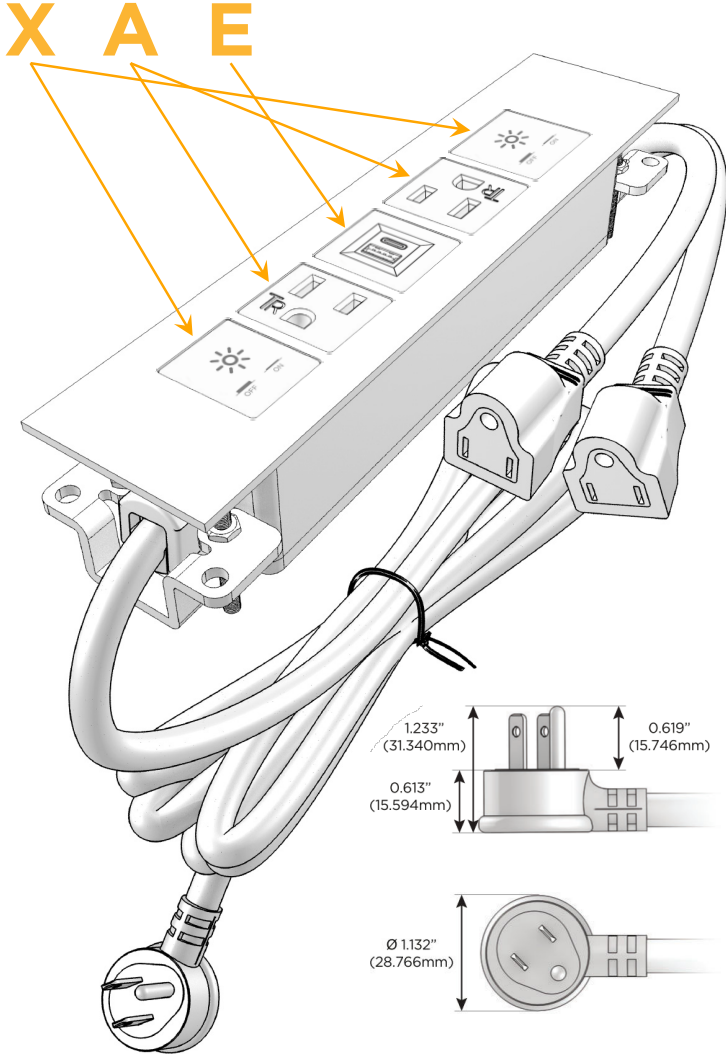

##### Module/Port Options:

- A** Tamper Resistant AC Receptacle
- E** USB-A & USB-C (20W)
- M** Double USB-A (Fast Charging Ports - 18W)
- H** HDMI
- 6** CAT 6
- 12** RJ 12
- X** Switched AC
- Y** 3-Way Switch (Low Voltage)
- V** USB-C (45W High Speed Charging Port)
- S** USB-C (25W High Speed Charging Port)
- R** Switched AC (Rocker Switch)
- D** Dimmer Switch

##### Plug:

Supplied with Low Profile Flat 45° Angle 120 VAC Plug

Optional Standard Straight 120 VAC Plug

Optional Straight 120 VAC Pass-through Plug

- CLEAN, COMPACT DESIGN
- STREAMLINED
- LOW PROFILE
- SIDE-EXITING CORDS
- PLUG & PLAY
- 6' AC CORD & PLUG (FLAT PLUG STANDARD)
- CUSTOMIZABLE CONFIGURATIONS AND FINISHES
- UL LISTED FOR MOUNTING IN FURNITURE
- 15A

## AC POWER & DATA CONNECTIVITY SOLUTION

M-POWER-5TBZ2-XAEAX-BZ2ATP

Specs:

### Modules/Ports:

- X** Switched AC
- A** Tamper Resistant AC Receptacle
- E** USB-A & USB-C (20W)

Distributed by

Mormax Company, Inc.

8 Westchester Plaza

Elmsford, NY 10523

914-699-0101

sales@mormax.com