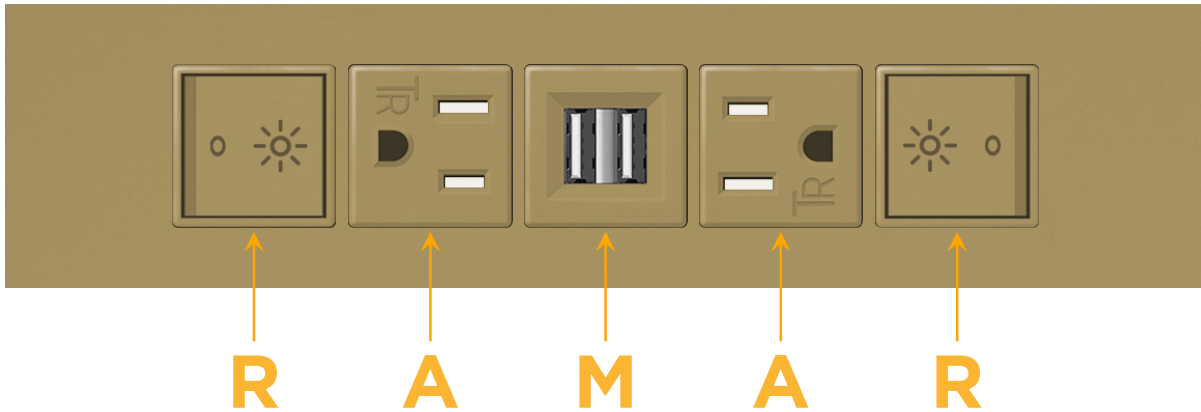

M-POWER-5T

AC POWER & DATA CONNECTIVITY SOLUTION

M-POWER-5TBZ2-RAMAR-BZ2ATP

Distributed by

Mormax Company, Inc.

8 Westchester Plaza

Elmsford, NY 10523

914-699-0101

sales@mormax.com

mormax.com

Metro Light & Power's line of power & data solutions offers sophisticated design elements combined with greater ease of installation. Streamlined and low-profile, enhanced by side-exiting cords, our outlets advance the industry with their cutting edge look and feel. We believe flexibility is key, and we provide a variety of mounting options, including the ability to mount in limited spaces. Our outlets are available in many finishes and configurations, in addition to a custom color and finish capability for our clients.

Trim Plate Finish: UNICOLOR™ BRONZE (ABS)

Custom Finishes Available

M-POWER-5TBZ2-RAMAR-BZ2ATP

Features:

Module/Port Options:

- **A** Tamper Resistant AC Receptacle
- **E** USB-A & USB-C (20W)
- **M** Double USB-A (Fast Charging Ports - 18W)
- **H** HDMI
- **6** CAT 6
- **12** RJ 12
- **X** Switched AC
- **Y** 3-Way Switch (Low Voltage)
- **V** USB-C (45W High Speed Charging Port)
- **S** USB-C (25W High Speed Charging Port)
- **R** Switched AC (Rocker Switch)
- **D** Dimmer Switch

Plug:

Supplied with Low Profile Flat 45° Angle 120 VAC Plug

Optional Standard Straight 120 VAC Plug

Optional Straight 120 VAC Pass-through Plug

- CLEAN, COMPACT DESIGN
- STREAMLINED
- LOW PROFILE
- SIDE-EXITING CORDS
- PLUG & PLAY
- 6' AC CORD & PLUG (FLAT PLUG STANDARD)
- CUSTOMIZABLE CONFIGURATIONS AND FINISHES
- UL LISTED FOR MOUNTING IN FURNITURE
- 15A