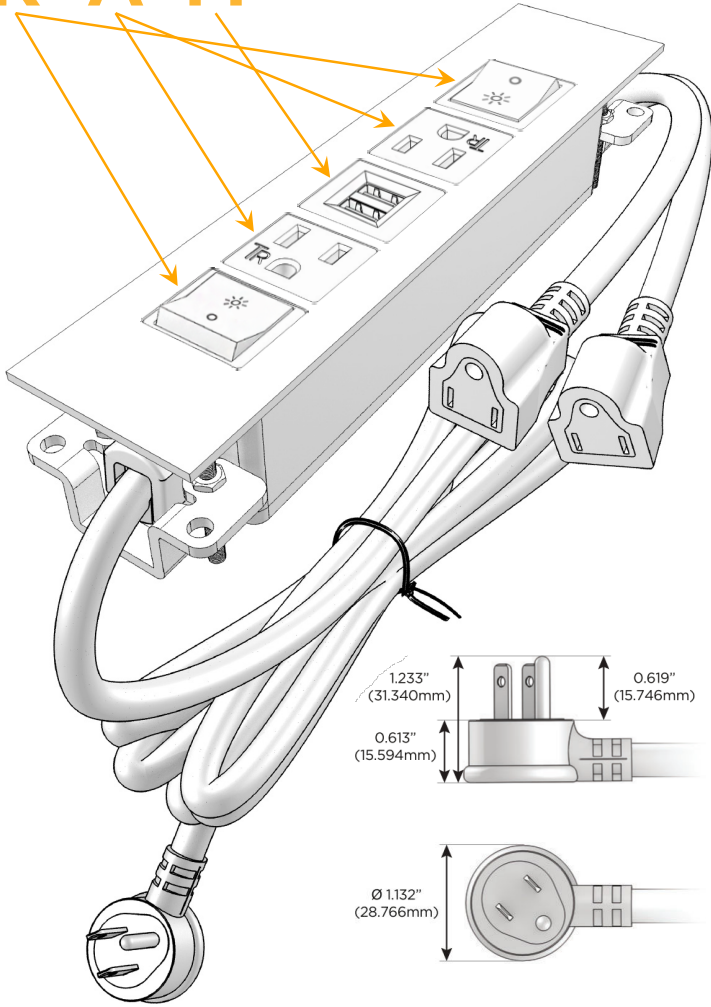

M-POWER-5T

AC POWER & DATA CONNECTIVITY SOLUTION

M-POWER-5TBZ2-RAMAR-BZ2ATP

Specs:

Modules/Ports:

- **R** Switched AC (Rocker Switch)
- **A** Tamper Resistant AC Receptacle
- **M** Double USB-A (Fast Charging Ports - 18W)

R A M