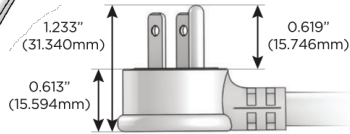

M-POWER-5T

AC POWER & DATA CONNECTIVITY SOLUTION

M-POWER-5TBZ2-RAMAR-BZ2ATP

Specs:

Modules/Ports:

- **R** Switched AC (Rocker Switch)
- **A** Tamper Resistant AC Receptacle
- **M** Double USB-A (Fast Charging Ports - 18W)

R A M