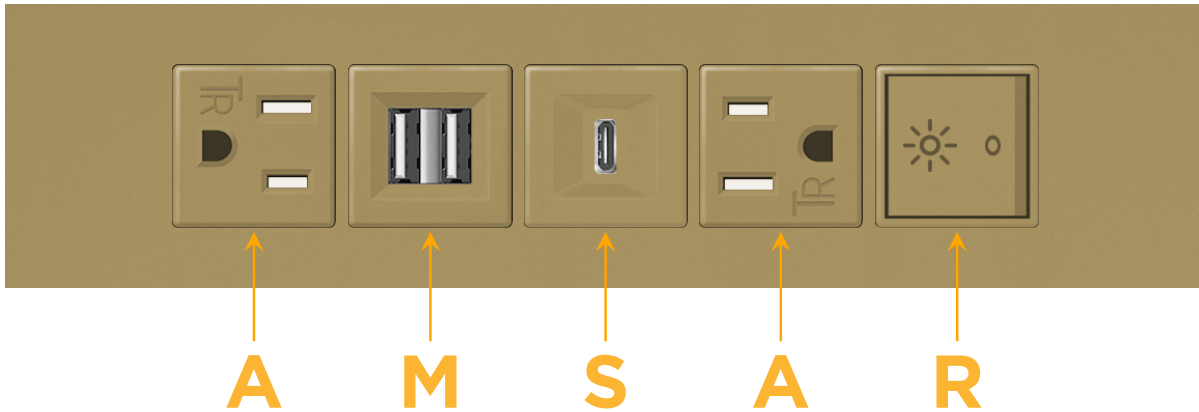

M-POWER-5T

AC POWER & DATA CONNECTIVITY SOLUTION

M-POWER-5TBZ2-AMSAR-BZ2ATP

Distributed by

Mormax Company, Inc.

8 Westchester Plaza

Elmsford, NY 10523

914-699-0101

sales@mormax.com

mormax.com

Metro Light & Power's line of power & data solutions offers sophisticated design elements combined with greater ease of installation. Streamlined and low-profile, enhanced by side-exiting cords, our outlets advance the industry with their cutting edge look and feel. We believe flexibility is key, and we provide a variety of mounting options, including the ability to mount in limited spaces. Our outlets are available in many finishes and configurations, in addition to a custom color and finish capability for our clients.

Trim Plate Finish: **UNICOLOR™ BRONZE (ABS)**

Custom Finishes Available

M-POWER-5TBZ2-AMSAR-BZ2ATP

Features:

Module/Port Options:

- **A** Tamper Resistant AC Receptacle
- **E** USB-A & USB-C (20W)
- **M** Double USB-A (Fast Charging Ports - 18W)
- **H** HDMI
- **6** CAT 6
- **12** RJ 12
- **X** Switched AC
- **Y** 3-Way Switch (Low Voltage)
- **V** USB-C (45W High Speed Charging Port)
- **S** USB-C (25W High Speed Charging Port)
- **R** Switched AC (Rocker Switch)
- **D** Dimmer Switch

Plug:

Supplied with Low Profile Flat 45° Angle 120 VAC Plug

Optional Standard Straight 120 VAC Plug

Optional Straight 120 VAC Pass-through Plug

- CLEAN, COMPACT DESIGN
- STREAMLINED
- LOW PROFILE
- SIDE-EXITING CORDS
- PLUG & PLAY
- 6' AC CORD & PLUG (FLAT PLUG STANDARD)
- CUSTOMIZABLE CONFIGURATIONS AND FINISHES
- UL LISTED FOR MOUNTING IN FURNITURE
- 15A