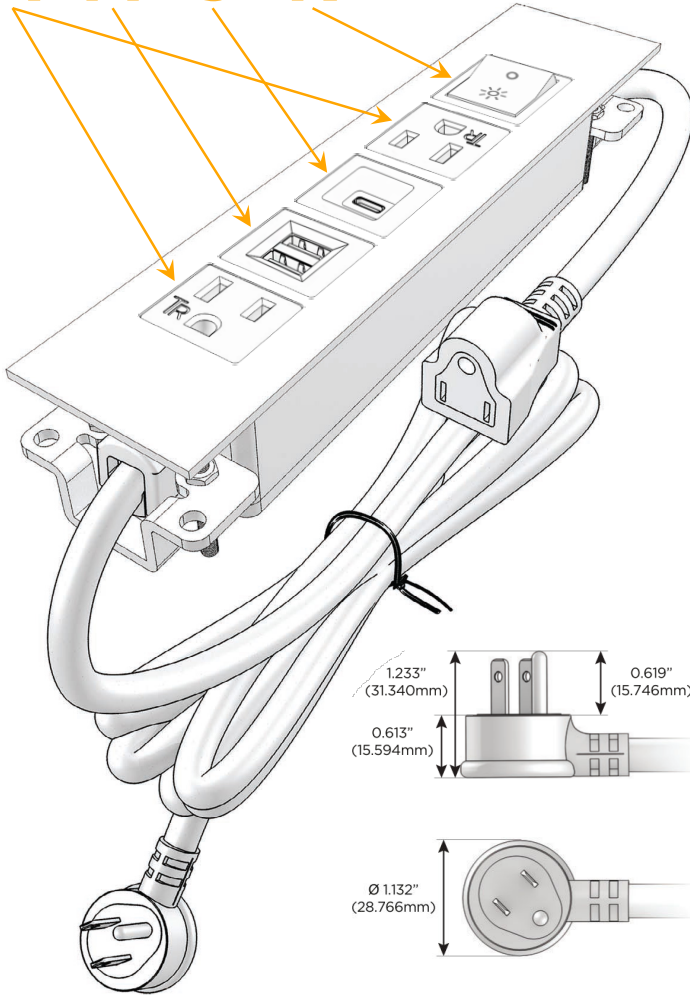

M-POWER-5T

AC POWER & DATA CONNECTIVITY SOLUTION

M-POWER-5TBZ2-AMSA-R-BZ2ATP

Specs:

Modules/Ports:

- **A** Tamper Resistant AC Receptacle
- **M** Double USB-A (Fast Charging Ports - 18W)
- **S** USB-C (25W High Speed Charging Port)
- **R** Switched AC (Rocker Switch)

A M S R