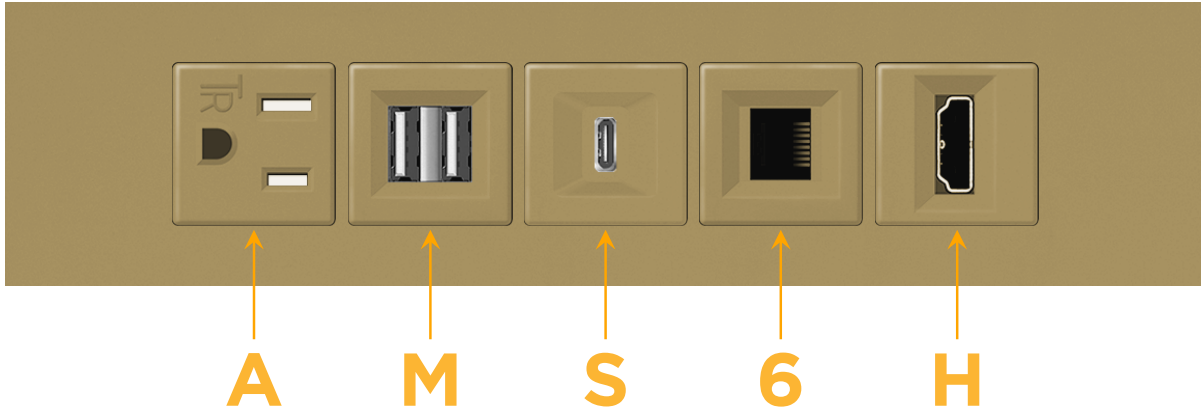

M-POWER-5T

AC POWER & DATA CONNECTIVITY SOLUTION

M-POWER-5TBZ2-AMS6H-BZ2ATP

Distributed by

Mormax Company, Inc.

8 Westchester Plaza

Elmsford, NY 10523

914-699-0101

sales@mormax.com

mormax.com

Metro Light & Power's line of power & data solutions offers sophisticated design elements combined with greater ease of installation. Streamlined and low-profile, enhanced by side-exiting cords, our outlets advance the industry with their cutting edge look and feel. We believe flexibility is key, and we provide a variety of mounting options, including the ability to mount in limited spaces. Our outlets are available in many finishes and configurations, in addition to a custom color and finish capability for our clients.

Trim Plate Finish: **UNICOLOR™ BRONZE (ABS)**

Custom Finishes Available

M-POWER-5TBZ2-AMS6H-BZ2ATP

Features:

Module/Port Options:

- **A** Tamper Resistant AC Receptacle
- **E** USB-A & USB-C (20W)
- **M** Double USB-A (Fast Charging Ports - 18W)
- **H** HDMI
- **6** CAT 6
- **12** RJ 12
- **X** Switched AC
- **Y** 3-Way Switch (Low Voltage)
- **V** USB-C (45W High Speed Charging Port)
- **S** USB-C (25W High Speed Charging Port)
- **R** Switched AC (Rocker Switch)
- **D** Dimmer Switch

Plug:

Supplied with Low Profile Flat 45° Angle 120 VAC Plug

Optional Standard Straight 120 VAC Plug

Optional Straight 120 VAC Pass-through Plug

- CLEAN, COMPACT DESIGN
- STREAMLINED
- LOW PROFILE
- SIDE-EXITING CORDS
- PLUG & PLAY
- 6' AC CORD & PLUG (FLAT PLUG STANDARD)
- CUSTOMIZABLE CONFIGURATIONS AND FINISHES
- UL LISTED FOR MOUNTING IN FURNITURE
- 15A