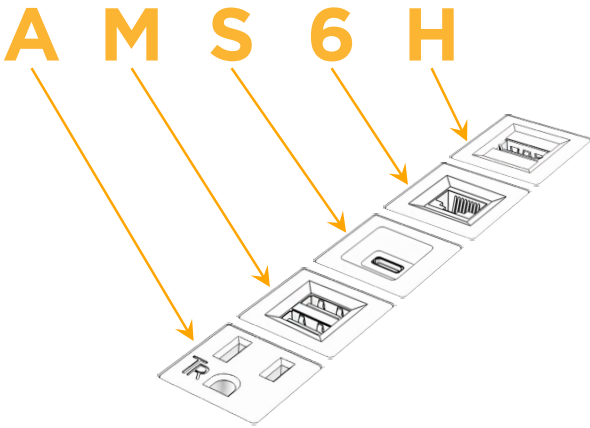

### Plug:

Supplied with Low Profile Flat 45° Angle 120 VAC Plug

Optional Standard Straight 120 VAC Plug

Optional Straight 120 VAC Pass-through Plug

- CLEAN, COMPACT DESIGN
- STREAMLINED
- LOW PROFILE
- SIDE-EXITING CORDS
- PLUG & PLAY
- 6' AC CORD & PLUG (FLAT PLUG STANDARD)
- CUSTOMIZABLE CONFIGURATIONS AND FINISHES
- UL LISTED FOR MOUNTING IN FURNITURE
- 15A

## AC POWER & DATA CONNECTIVITY SOLUTION

M-POWER-5TBZ2-AMS6H-BZ2ATP

Specs:

### Modules/Ports:

- A** Tamper Resistant AC Receptacle
- M** Double USB-A (Fast Charging Ports - 18W)
- S** USB-C (25W High Speed Charging Port)
- 6** CAT 6
- H** HDMI

Distributed by

Mormax Company, Inc.