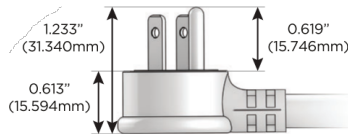

M-POWER-5T

AC POWER & DATA CONNECTIVITY SOLUTION

M-POWER-5TBZ2-AMMAX-BZ2ATP

Specs:

Modules/Ports:

- **A** Tamper Resistant AC Receptacle
- **M** Double USB-A (Fast Charging Ports - 18W)
- **X** Switched AC

A M X