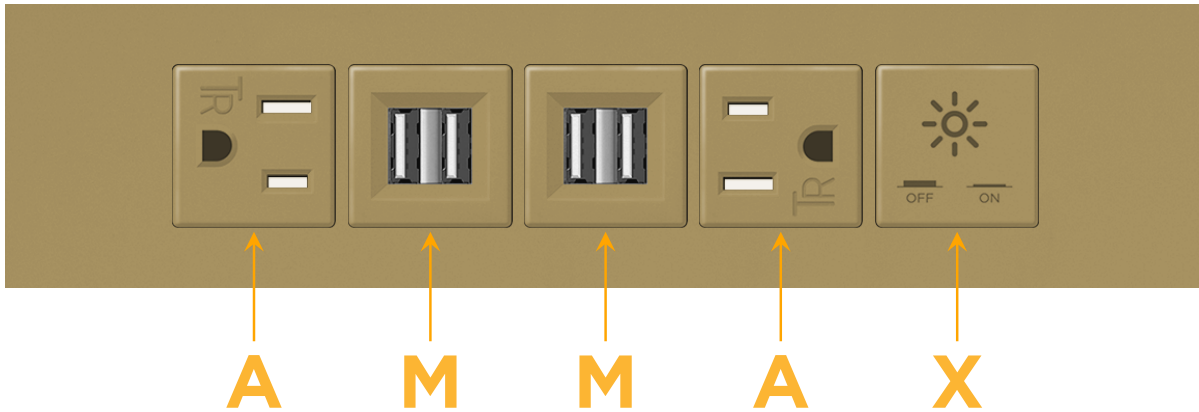

M-POWER-5T

AC POWER & DATA CONNECTIVITY SOLUTION

M-POWER-5TBZ2-AMMAX-BZ2ATP

Distributed by

Mormax Company, Inc.

8 Westchester Plaza

Elmsford, NY 10523

914-699-0101

sales@mormax.com

mormax.com

Metro Light & Power's line of power & data solutions offers sophisticated design elements combined with greater ease of installation. Streamlined and low-profile, enhanced by side-exiting cords, our outlets advance the industry with their cutting edge look and feel. We believe flexibility is key, and we provide a variety of mounting options, including the ability to mount in limited spaces. Our outlets are available in many finishes and configurations, in addition to a custom color and finish capability for our clients.

Trim Plate Finish: **UNICOLOR™ BRONZE (ABS)**

Custom Finishes Available

M-POWER-5TBZ2-AMMAX-BZ2ATP

Features:

Module/Port Options:

- **A** Tamper Resistant AC Receptacle
- **E** USB-A & USB-C (20W)
- **M** Double USB-A (Fast Charging Ports - 18W)
- **H** HDMI
- **6** CAT 6
- **12** RJ 12
- **X** Switched AC
- **Y** 3-Way Switch (Low Voltage)
- **V** USB-C (45W High Speed Charging Port)
- **S** USB-C (25W High Speed Charging Port)
- **R** Switched AC (Rocker Switch)
- **D** Dimmer Switch

Plug:

Supplied with Low Profile Flat 45° Angle 120 VAC Plug

Optional Standard Straight 120 VAC Plug

Optional Straight 120 VAC Pass-through Plug

- CLEAN, COMPACT DESIGN
- STREAMLINED
- LOW PROFILE
- SIDE-EXITING CORDS
- PLUG & PLAY
- 6' AC CORD & PLUG (FLAT PLUG STANDARD)
- CUSTOMIZABLE CONFIGURATIONS AND FINISHES
- UL LISTED FOR MOUNTING IN FURNITURE
- 15A