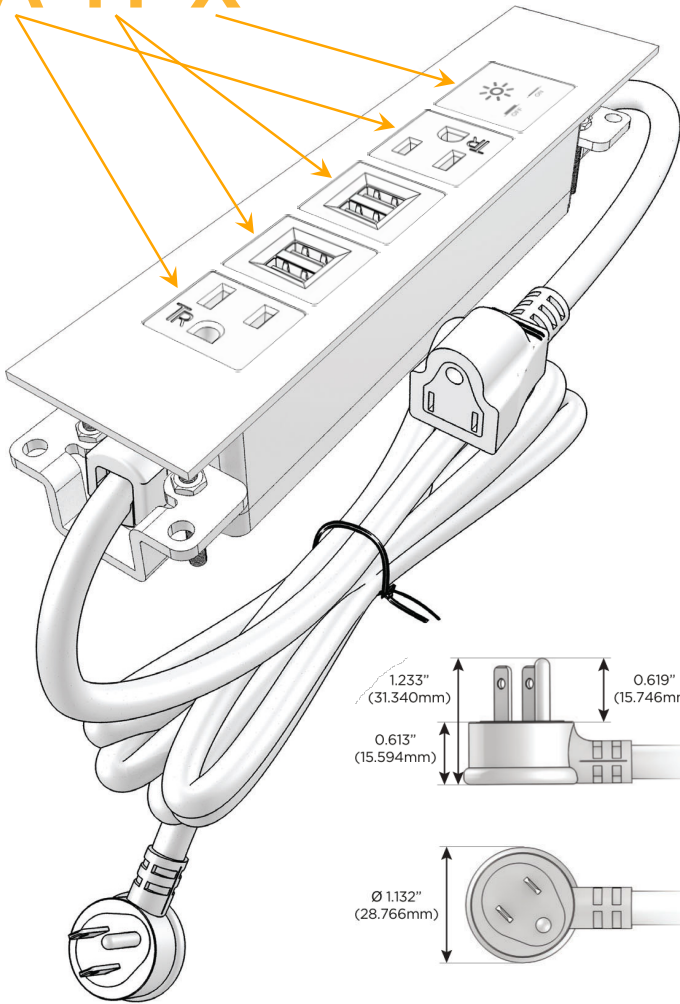

M-POWER-5T

AC POWER & DATA CONNECTIVITY SOLUTION

M-POWER-5TBZ2-AMMAX-BZ2ATP

Specs:

Modules/Ports:

- **A** Tamper Resistant AC Receptacle
- **M** Double USB-A (Fast Charging Ports - 18W)
- **X** Switched AC

A M X