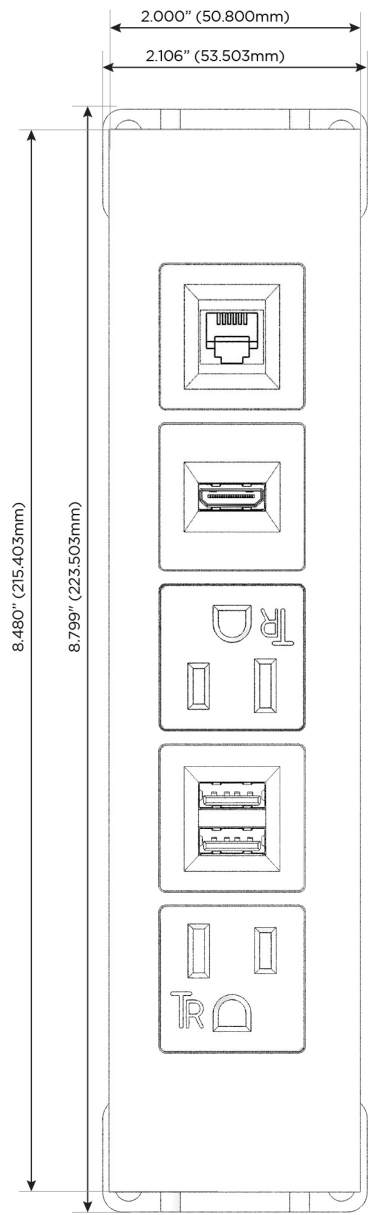

M-POWER-5T

AC POWER & DATA CONNECTIVITY SOLUTION

M-POWER-5TBZ2-AMAH12-BZ2ATP

Specs:

Modules/Ports:

- **A** Tamper Resistant AC Receptacle
- **M** Double USB-A (Fast Charging Ports - 18W)
- **H** HDMI
- **12** RJ 12

A M H 12

TOP

Distributed by

Mormax Company, Inc.
8 Westchester Plaza
Elmsford, NY 10523

914-699-0101
sales@mormax.com
mormax.com