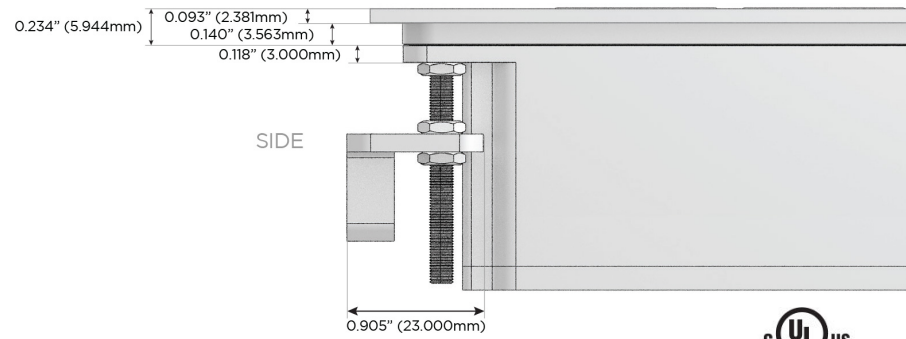

M-POWER-5T

AC POWER & DATA CONNECTIVITY SOLUTION

M-POWER-5TBZ2-AMAH12-BZ2ATP

Specs:

Modules/Ports:

- **A** Tamper Resistant AC Receptacle
- **M** Double USB-A (Fast Charging Ports - 18W)
- **H** HDMI
- **12** RJ 12

A M H 12

TOP

Distributed by

Mormax Company, Inc.
8 Westchester Plaza
Elmsford, NY 10523

914-699-0101
sales@mormax.com
mormax.com