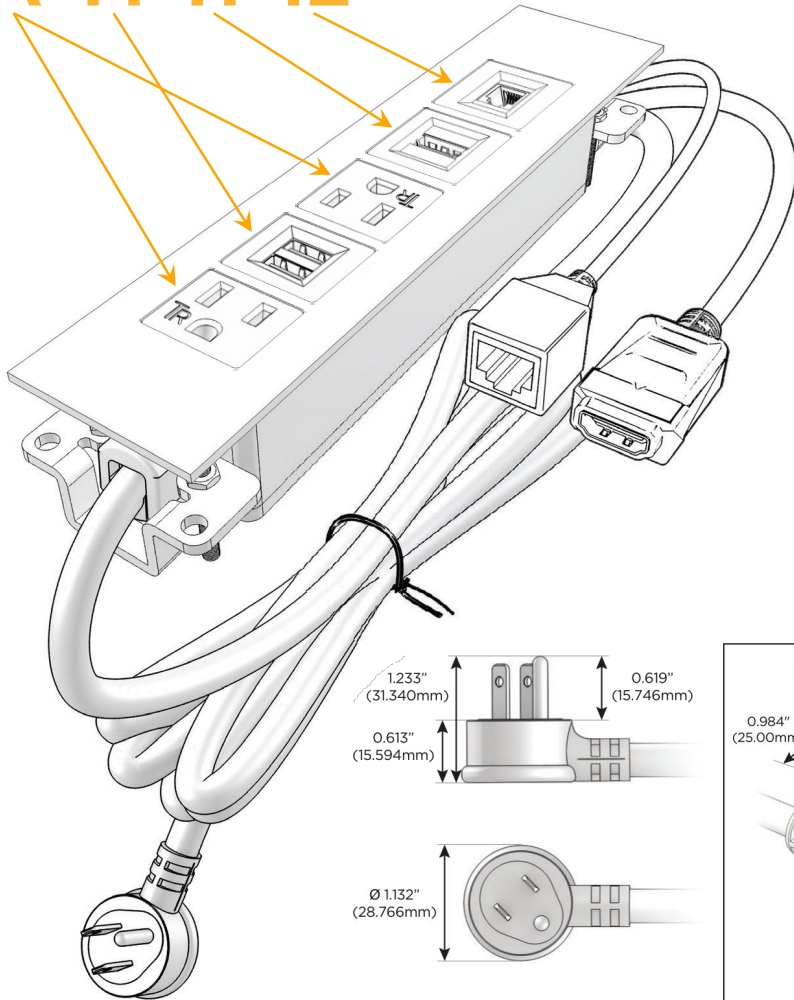

M-POWER-5T

AC POWER & DATA CONNECTIVITY SOLUTION

M-POWER-5TBZ2-AMAH12-BZ2ATP

Specs:

Modules/Ports:

- **A** Tamper Resistant AC Receptacle
- **M** Double USB-A (Fast Charging Ports - 18W)
- **H** HDMI
- **12** RJ 12

A M H 12