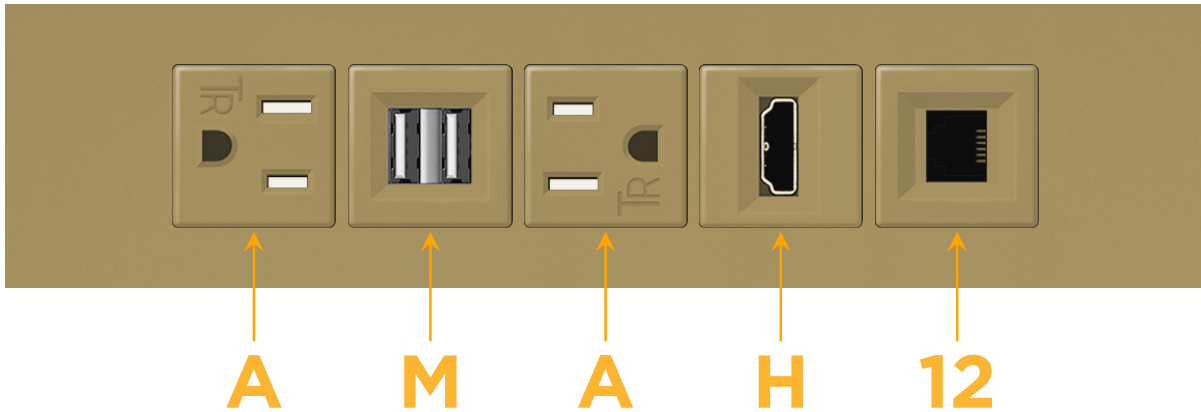

Trim Plate Finish: **UNICOLOR™ BRONZE (ABS)**

Custom Finishes Available

M-POWER-5TBZ2-AMAH12-BZ2ATP

Features:

Module/Port Options:

- A** Tamper Resistant AC Receptacle
- E** USB-A & USB-C (20W)
- M** Double USB-A (Fast Charging Ports - 18W)
- H** HDMI
- 6** CAT 6
- 12** RJ 12
- X** Switched AC
- Y** 3-Way Switch (Low Voltage)
- V** USB-C (45W High Speed Charging Port)
- S** USB-C (25W High Speed Charging Port)
- R** Switched AC (Rocker Switch)
- D** Dimmer Switch

Plug:

Supplied with Low Profile Flat 45° Angle 120 VAC Plug

Optional Standard Straight 120 VAC Plug

Optional Straight 120 VAC Pass-through Plug

- CLEAN, COMPACT DESIGN
- STREAMLINED
- LOW PROFILE
- SIDE-EXITING CORDS
- PLUG & PLAY
- 6' AC CORD & PLUG (FLAT PLUG STANDARD)
- CUSTOMIZABLE CONFIGURATIONS AND FINISHES
- UL LISTED FOR MOUNTING IN FURNITURE
- 15A

M-POWER-5T

AC POWER & DATA CONNECTIVITY SOLUTION

M-POWER-5TBZ2-AMAH12-BZ2ATP

Specs:

Modules/Ports:

- A** Tamper Resistant AC Receptacle
- M** Double USB-A (Fast Charging Ports - 18W)
- H** HDMI
- 12** RJ 12