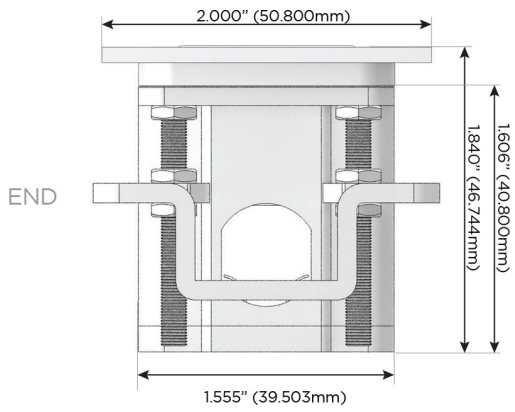

M-POWER-5T

AC POWER & DATA CONNECTIVITY SOLUTION

M-POWER-5TBZ2-AMAH12-BZ2ATP

Specs:

Modules/Ports:

- **A** Tamper Resistant AC Receptacle
- **M** Double USB-A (Fast Charging Ports - 18W)
- **H** HDMI
- **12** RJ 12

A M H 12

TOP

Distributed by

Mormax Company, Inc.
8 Westchester Plaza
Elmsford, NY 10523

914-699-0101
sales@mormax.com
mormax.com