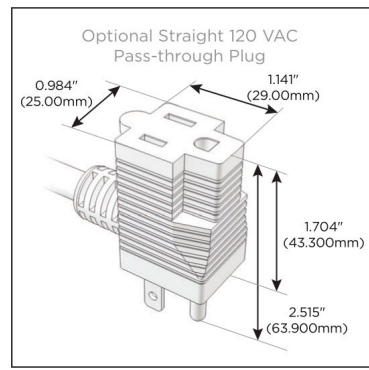

M-POWER-5T

AC POWER & DATA CONNECTIVITY SOLUTION

M-POWER-5TBZ2-AMAH12-BZ2ATP

Specs:

Modules/Ports:

- **A** Tamper Resistant AC Receptacle
- **M** Double USB-A (Fast Charging Ports - 18W)
- **H** HDMI
- **12** RJ 12

A M H 12