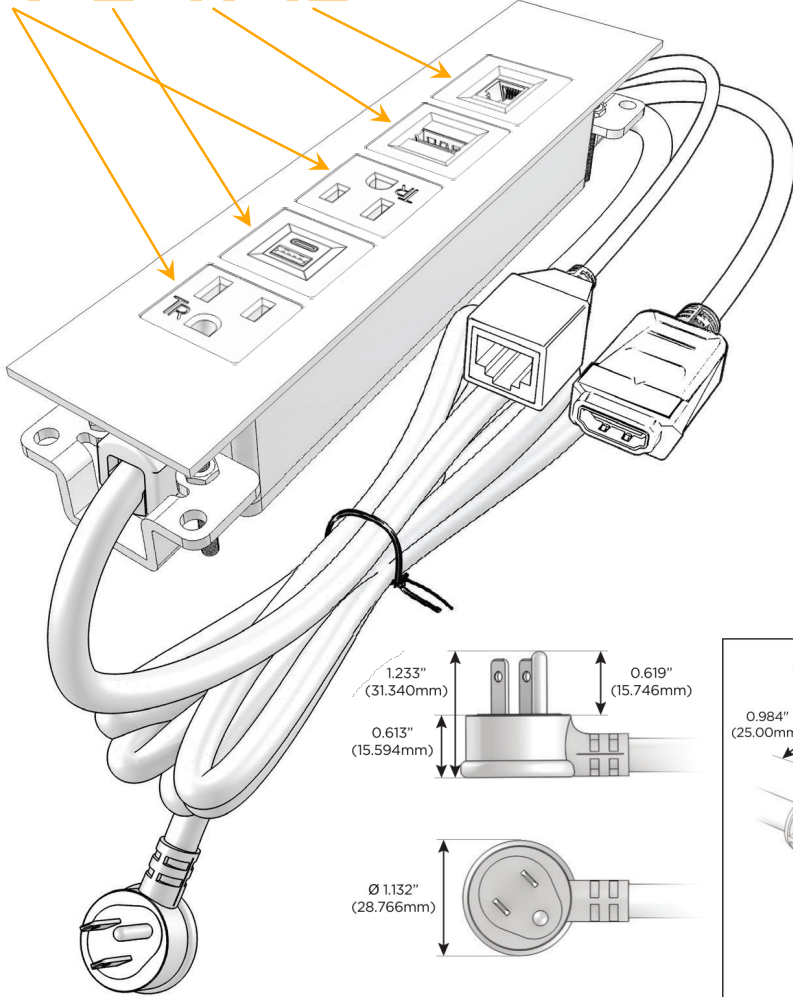

### Module/Port Options:

- A** Tamper Resistant AC Receptacle
- E** USB-A & USB-C (20W)
- M** Double USB-A (Fast Charging Ports - 18W)
- H** HDMI
- 6** CAT 6
- 12** RJ 12
- X** Switched AC
- Y** 3-Way Switch (Low Voltage)
- V** USB-C (45W High Speed Charging Port)
- S** USB-C (25W High Speed Charging Port)
- R** Switched AC (Rocker Switch)
- D** Dimmer Switch

### Plug:

Supplied with Low Profile Flat 45° Angle 120 VAC Plug

Optional Standard Straight 120 VAC Plug

Optional Straight 120 VAC Pass-through Plug

- CLEAN, COMPACT DESIGN
- STREAMLINED
- LOW PROFILE
- SIDE-EXITING CORDS
- PLUG & PLAY
- 6' AC CORD & PLUG (FLAT PLUG STANDARD)
- CUSTOMIZABLE CONFIGURATIONS AND FINISHES
- UL LISTED FOR MOUNTING IN FURNITURE
- 15A

## AC POWER & DATA CONNECTIVITY SOLUTION

M-POWER-5TBZ2-AEAH12-BZ2ATP

Specs:

**Modules/Ports:**

- A** Tamper Resistant AC Receptacle
- E** USB-A & USB-C (20W)
- H** HDMI
- 12** RJ 12

**A E H 12**

Distributed by