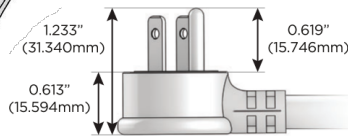

## AC POWER & DATA CONNECTIVITY SOLUTION

M-POWER-5TBZ2-AEAH12-BZ2ATP

Specs:

**Modules/Ports:**

- A** Tamper Resistant AC Receptacle
- E** USB-A & USB-C (20W)
- H** HDMI
- 12** RJ 12

**A E H 12**

Distributed by