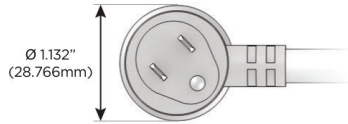

## AC POWER & DATA CONNECTIVITY SOLUTION

M-POWER-5TBZ2-AEAH12-BZ2ATP

Specs:

**Modules/Ports:**

- A** Tamper Resistant AC Receptacle
- E** USB-A & USB-C (20W)
- H** HDMI
- 12** RJ 12

**A E H 12**

Distributed by