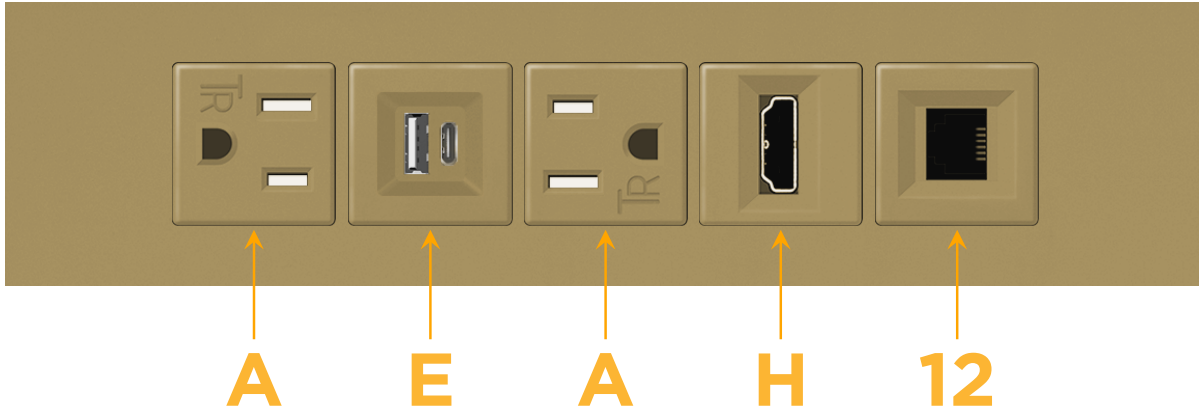

M-POWER-5T

AC POWER & DATA CONNECTIVITY SOLUTION

M-POWER-5TBZ2-AEAH12-BZ2ATP

Distributed by

Mormax Company, Inc.

8 Westchester Plaza

Elmsford, NY 10523

914-699-0101

sales@mormax.com

mormax.com

Metro Light & Power's line of power & data solutions offers sophisticated design elements combined with greater ease of installation. Streamlined and low-profile, enhanced by side-exiting cords, our outlets advance the industry with their cutting edge look and feel. We believe flexibility is key, and we provide a variety of mounting options, including the ability to mount in limited spaces. Our outlets are available in many finishes and configurations, in addition to a custom color and finish capability for our clients.

Trim Plate Finish: **UNICOLOR™ BRONZE (ABS)**

Custom Finishes Available

M-POWER-5TBZ2-AEAH12-BZ2ATP

Features:

Module/Port Options:

- **A** Tamper Resistant AC Receptacle
- **E** USB-A & USB-C (20W)
- **M** Double USB-A (Fast Charging Ports - 18W)
- **H** HDMI
- **6** CAT 6
- **12** RJ 12
- **X** Switched AC
- **Y** 3-Way Switch (Low Voltage)
- **V** USB-C (45W High Speed Charging Port)
- **S** USB-C (25W High Speed Charging Port)
- **R** Switched AC (Rocker Switch)
- **D** Dimmer Switch

Plug:

Supplied with Low Profile Flat 45° Angle 120 VAC Plug

Optional Standard Straight 120 VAC Plug

Optional Straight 120 VAC Pass-through Plug

- CLEAN, COMPACT DESIGN
- STREAMLINED
- LOW PROFILE
- SIDE-EXITING CORDS
- PLUG & PLAY
- 6' AC CORD & PLUG (FLAT PLUG STANDARD)
- CUSTOMIZABLE CONFIGURATIONS AND FINISHES
- UL LISTED FOR MOUNTING IN FURNITURE
- 15A