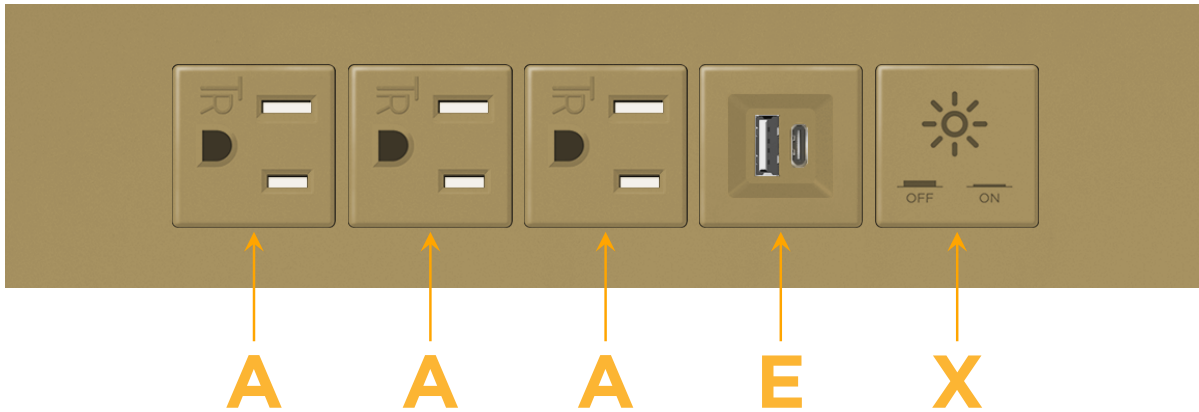

M-POWER-5T

AC POWER & DATA CONNECTIVITY SOLUTION

M-POWER-5TBZ2-AAAEX-BZ2ATP

Distributed by

Mormax Company, Inc.

8 Westchester Plaza

Elmsford, NY 10523

914-699-0101

sales@mormax.com

mormax.com

Metro Light & Power's line of power & data solutions offers sophisticated design elements combined with greater ease of installation. Streamlined and low-profile, enhanced by side-exiting cords, our outlets advance the industry with their cutting edge look and feel. We believe flexibility is key, and we provide a variety of mounting options, including the ability to mount in limited spaces. Our outlets are available in many finishes and configurations, in addition to a custom color and finish capability for our clients.

Trim Plate Finish: **UNICOLOR™ BRONZE (ABS)**

Custom Finishes Available

M-POWER-5TBZ2-AAAEX-BZ2ATP

Features:

Module/Port Options:

- **A** Tamper Resistant AC Receptacle
- **E** USB-A & USB-C (20W)
- **M** Double USB-A (Fast Charging Ports - 18W)
- **H** HDMI
- **6** CAT 6
- **12** RJ 12
- **X** Switched AC
- **Y** 3-Way Switch (Low Voltage)
- **V** USB-C (45W High Speed Charging Port)
- **S** USB-C (25W High Speed Charging Port)
- **R** Switched AC (Rocker Switch)
- **D** Dimmer Switch

Plug:

Supplied with Low Profile Flat 45° Angle 120 VAC Plug

Optional Standard Straight 120 VAC Plug

Optional Straight 120 VAC Pass-through Plug

- CLEAN, COMPACT DESIGN
- STREAMLINED
- LOW PROFILE
- SIDE-EXITING CORDS
- PLUG & PLAY
- 6' AC CORD & PLUG (FLAT PLUG STANDARD)
- CUSTOMIZABLE CONFIGURATIONS AND FINISHES
- UL LISTED FOR MOUNTING IN FURNITURE
- 15A