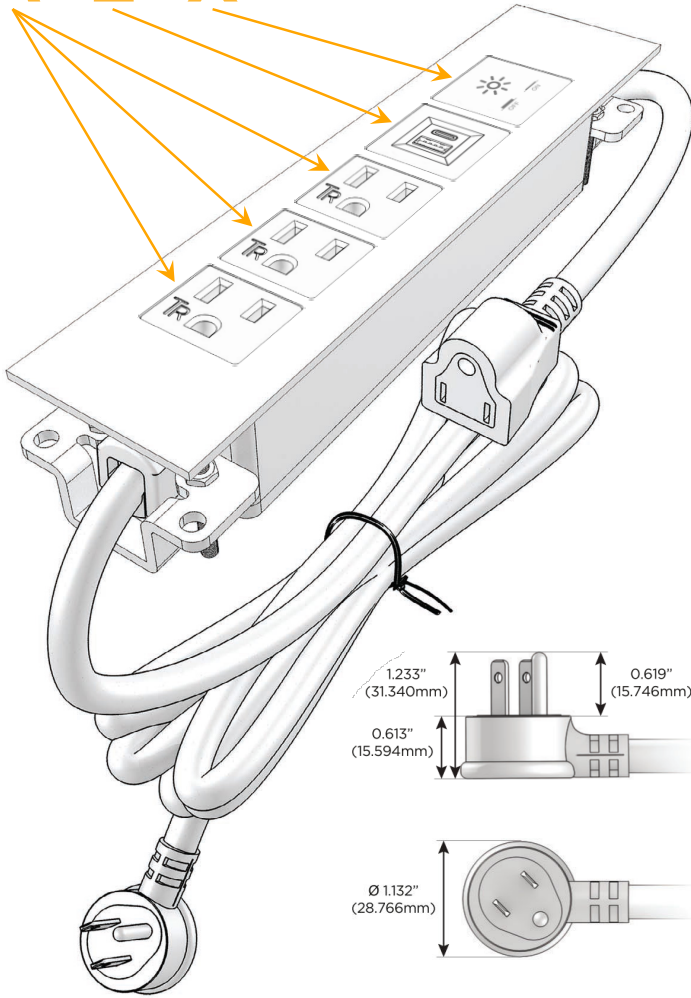

### Module/Port Options:

- A** Tamper Resistant AC Receptacle
- E** USB-A & USB-C (20W)
- M** Double USB-A (Fast Charging Ports - 18W)
- H** HDMI
- 6** CAT 6
- 12** RJ 12
- X** Switched AC
- Y** 3-Way Switch (Low Voltage)
- V** USB-C (45W High Speed Charging Port)
- S** USB-C (25W High Speed Charging Port)
- R** Switched AC (Rocker Switch)
- D** Dimmer Switch

### Plug:

Supplied with Low Profile Flat 45° Angle 120 VAC Plug

Optional Standard Straight 120 VAC Plug

Optional Straight 120 VAC Pass-through Plug

- CLEAN, COMPACT DESIGN
- STREAMLINED
- LOW PROFILE
- SIDE-EXITING CORDS
- PLUG & PLAY
- 6' AC CORD & PLUG (FLAT PLUG STANDARD)
- CUSTOMIZABLE CONFIGURATIONS AND FINISHES
- UL LISTED FOR MOUNTING IN FURNITURE
- 15A

# M-POWER-5T

AC POWER & DATA CONNECTIVITY SOLUTION

M-POWER-5TBZ2-AAAEX-BZ2ATP

Specs:

**Modules/Ports:**

- A** Tamper Resistant AC Receptacle
- E** USB-A & USB-C (20W)
- X** Switched AC

**A E X**

Distributed by