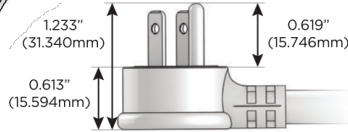

### Plug:

Supplied with Low Profile Flat 45° Angle 120 VAC Plug

Optional Standard Straight 120 VAC Plug

Optional Straight 120 VAC Pass-through Plug

- CLEAN, COMPACT DESIGN
- STREAMLINED
- LOW PROFILE
- SIDE-EXITING CORDS
- PLUG & PLAY
- 6' AC CORD & PLUG (FLAT PLUG STANDARD)
- CUSTOMIZABLE CONFIGURATIONS AND FINISHES
- UL LISTED FOR MOUNTING IN FURNITURE
- 15A

# M-POWER-5T

AC POWER & DATA CONNECTIVITY SOLUTION

M-POWER-5TBZ2-AAAEX-BZ2ATP

Specs:

**Modules/Ports:**

- A** Tamper Resistant AC Receptacle
- E** USB-A & USB-C (20W)
- X** Switched AC

**A E X**

Distributed by