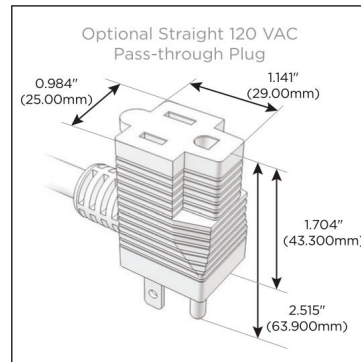

M-POWER-5T

AC POWER & DATA CONNECTIVITY SOLUTION

M-POWER-5TBZ2-AAAAA-BZ2ATP

Specs:

Modules/Ports:

- A Tamper Resistant AC Receptacle

Distributed by

Mormax Company, Inc.

8 Westchester Plaza

Elmsford, NY 10523

914-699-0101

sales@mormax.com

mormax.com