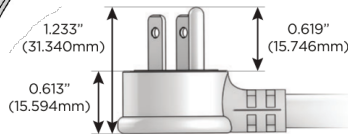

M-POWER-5T

AC POWER & DATA CONNECTIVITY SOLUTION

M-POWER-5TBZ2-AAAAA-BZ2ATP

Specs:

Modules/Ports:

- A Tamper Resistant AC Receptacle

Distributed by

Mormax Company, Inc.

8 Westchester Plaza

Elmsford, NY 10523

914-699-0101

sales@mormax.com

mormax.com

TOP