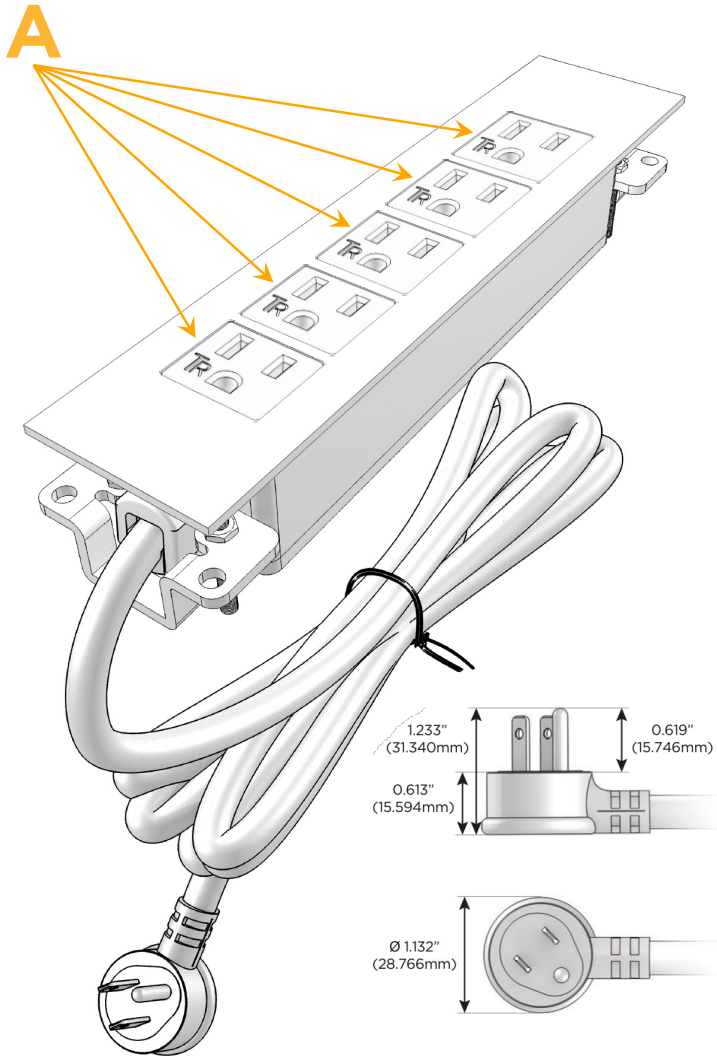

M-POWER-5T

AC POWER & DATA CONNECTIVITY SOLUTION

M-POWER-5TBZ2-AAAAA-BZ2ATP

Specs:

Modules/Ports:

- A Tamper Resistant AC Receptacle

Distributed by

Mormax Company, Inc.

8 Westchester Plaza

Elmsford, NY 10523

914-699-0101

sales@mormax.com

mormax.com