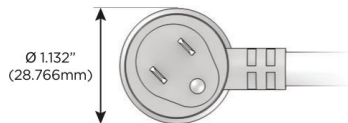

M-POWER-5T

AC POWER & DATA CONNECTIVITY SOLUTION

M-POWER-5TBZ2-AAAAA-BZ2ATP

Specs:

Modules/Ports:

- A Tamper Resistant AC Receptacle

Distributed by

Mormax Company, Inc.

8 Westchester Plaza

Elmsford, NY 10523

914-699-0101

sales@mormax.com

mormax.com

TOP