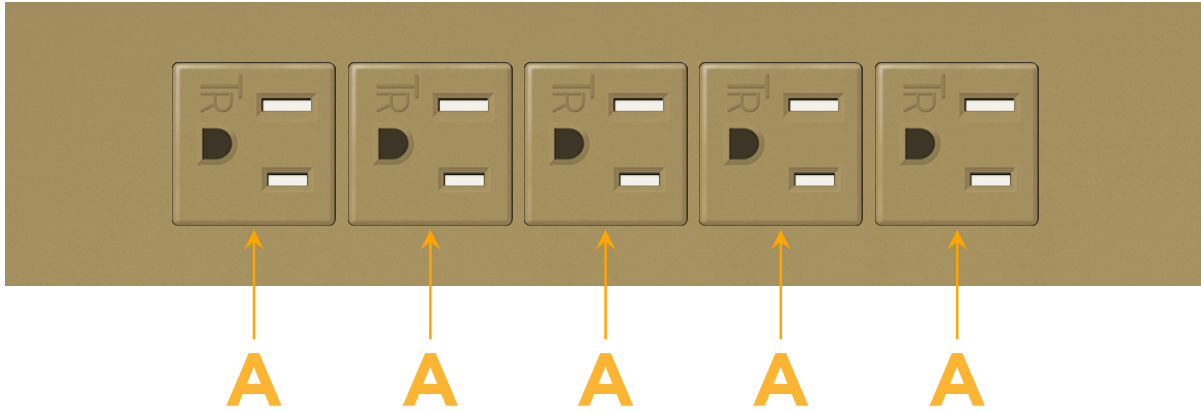

M-POWER-5T

AC POWER & DATA CONNECTIVITY SOLUTION

M-POWER-5TBZ2-AAAAA-BZ2ATP

Distributed by

Mormax Company, Inc.

8 Westchester Plaza

Elmsford, NY 10523

914-699-0101

sales@mormax.com

mormax.com

Metro Light & Power's line of power & data solutions offers sophisticated design elements combined with greater ease of installation. Streamlined and low-profile, enhanced by side-exiting cords, our outlets advance the industry with their cutting edge look and feel. We believe flexibility is key, and we provide a variety of mounting options, including the ability to mount in limited spaces. Our outlets are available in many finishes and configurations, in addition to a custom color and finish capability for our clients.

Trim Plate Finish: **UNICOLOR™ BRONZE (ABS)**

Custom Finishes Available

M-POWER-5TBZ2-AAAAA-BZ2ATP

Features:

Module/Port Options:

- **A** Tamper Resistant AC Receptacle
- **E** USB-A & USB-C (20W)
- **M** Double USB-A (Fast Charging Ports - 18W)
- **H** HDMI
- **6** CAT 6
- **12** RJ 12
- **X** Switched AC
- **Y** 3-Way Switch (Low Voltage)
- **V** USB-C (45W High Speed Charging Port)
- **S** USB-C (25W High Speed Charging Port)
- **R** Switched AC (Rocker Switch)
- **D** Dimmer Switch

Plug:

Supplied with Low Profile Flat 45° Angle 120 VAC Plug

Optional Standard Straight 120 VAC Plug

Optional Straight 120 VAC Pass-through Plug

- CLEAN, COMPACT DESIGN
- STREAMLINED
- LOW PROFILE
- SIDE-EXITING CORDS
- PLUG & PLAY
- 6' AC CORD & PLUG (FLAT PLUG STANDARD)
- CUSTOMIZABLE CONFIGURATIONS AND FINISHES
- UL LISTED FOR MOUNTING IN FURNITURE
- 15A