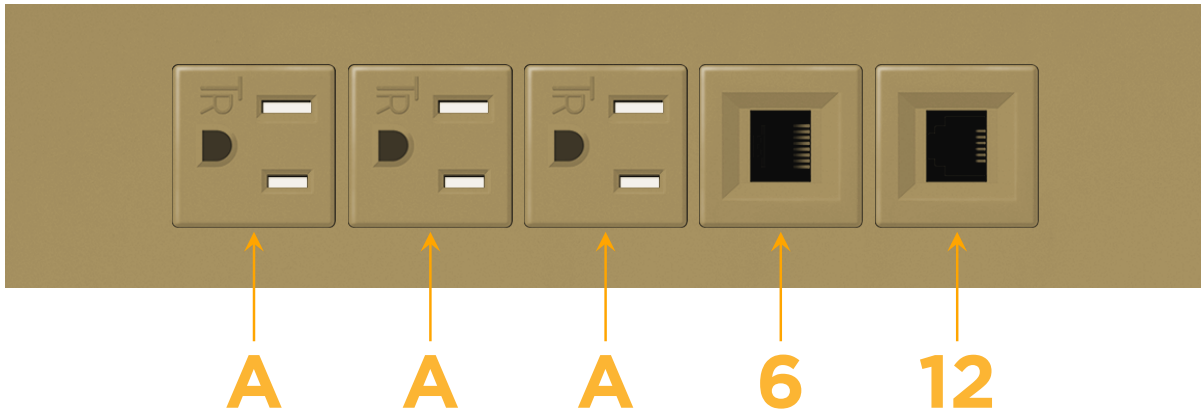

M-POWER-5T

AC POWER & DATA CONNECTIVITY SOLUTION

M-POWER-5TBZ2-AAA612-BZ2ATP

Distributed by

Mormax Company, Inc.

8 Westchester Plaza

Elmsford, NY 10523

914-699-0101

sales@mormax.com

mormax.com

Metro Light & Power's line of power & data solutions offers sophisticated design elements combined with greater ease of installation. Streamlined and low-profile, enhanced by side-exiting cords, our outlets advance the industry with their cutting edge look and feel. We believe flexibility is key, and we provide a variety of mounting options, including the ability to mount in limited spaces. Our outlets are available in many finishes and configurations, in addition to a custom color and finish capability for our clients.

Trim Plate Finish: **UNICOLOR™ BRONZE (ABS)**

Custom Finishes Available

M-POWER-5TBZ2-AAA612-BZ2ATP

Features:

Module/Port Options:

- **A** Tamper Resistant AC Receptacle
- **E** USB-A & USB-C (20W)
- **M** Double USB-A (Fast Charging Ports - 18W)
- **H** HDMI
- **6** CAT 6
- **12** RJ 12
- **X** Switched AC
- **Y** 3-Way Switch (Low Voltage)
- **V** USB-C (45W High Speed Charging Port)
- **S** USB-C (25W High Speed Charging Port)
- **R** Switched AC (Rocker Switch)
- **D** Dimmer Switch

Plug:

Supplied with Low Profile Flat 45° Angle 120 VAC Plug

Optional Standard Straight 120 VAC Plug

Optional Straight 120 VAC Pass-through Plug

- CLEAN, COMPACT DESIGN
- STREAMLINED
- LOW PROFILE
- SIDE-EXITING CORDS
- PLUG & PLAY
- 6' AC CORD & PLUG (FLAT PLUG STANDARD)
- CUSTOMIZABLE CONFIGURATIONS AND FINISHES
- UL LISTED FOR MOUNTING IN FURNITURE
- 15A