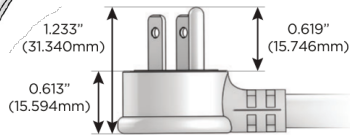

M-POWER-5T

AC POWER & DATA CONNECTIVITY SOLUTION

M-POWER-5TBZ2-AAA612-BZ2ATP

Specs:

Modules/Ports:

- **A** Tamper Resistant AC Receptacle
- **6** CAT 6
- **12** RJ 12

A 6 12