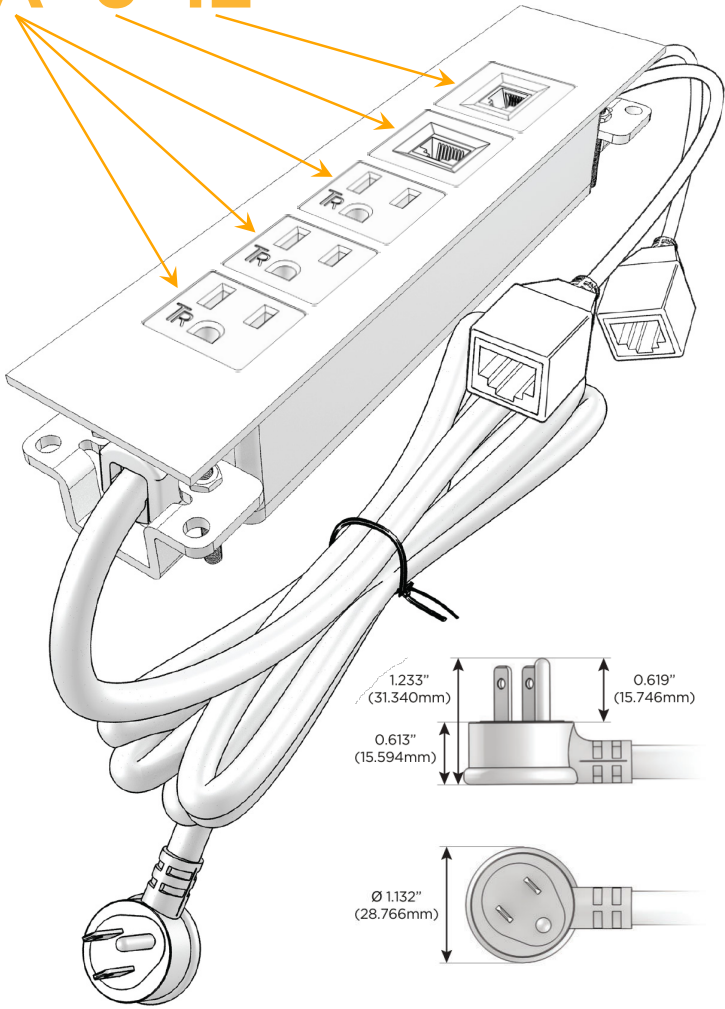

M-POWER-5T

AC POWER & DATA CONNECTIVITY SOLUTION

M-POWER-5TBZ2-AAA612-BZ2ATP

Specs:

Modules/Ports:

- **A** Tamper Resistant AC Receptacle
- **6** CAT 6
- **12** RJ 12

A 6 12