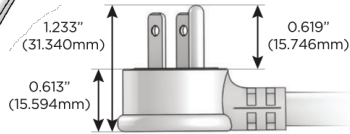

M-POWER-5T

AC POWER & DATA CONNECTIVITY SOLUTION

M-POWER-5TBR2-XAMAX-BR2ATP

Specs:

Modules/Ports:

- X** Switched AC
- A** Tamper Resistant AC Receptacle
- M** Double USB-A (Fast Charging Ports - 18W)

X A M

Distributed by