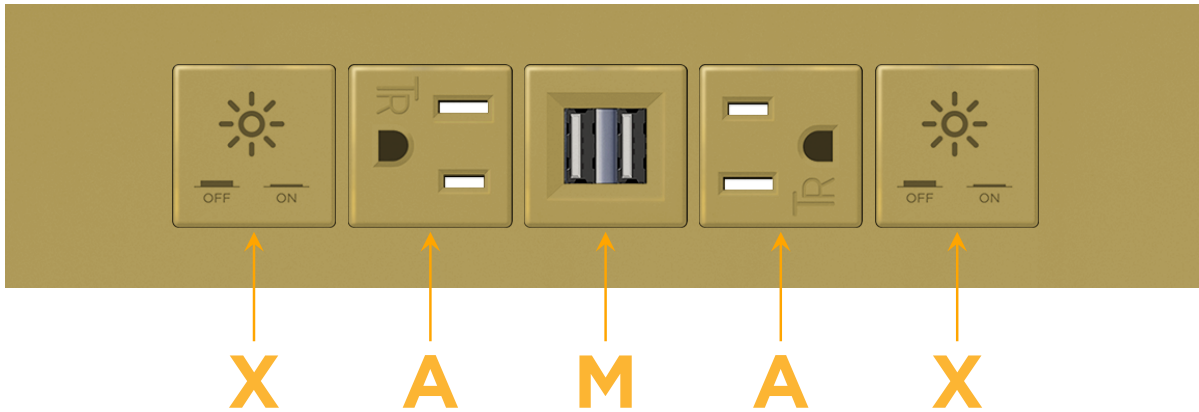

Trim Plate Finish: **UNICOLOR™ BRASS (ABS)**

Custom Finishes Available

M-POWER-5TBR2-XAMAX-BR2ATP

Features:

Module/Port Options:

- A** Tamper Resistant AC Receptacle
- E** USB-A & USB-C (20W)
- M** Double USB-A (Fast Charging Ports - 18W)
- H** HDMI
- 6** CAT 6
- 12** RJ 12
- X** Switched AC
- Y** 3-Way Switch (Low Voltage)
- V** USB-C (45W High Speed Charging Port)
- S** USB-C (25W High Speed Charging Port)
- R** Switched AC (Rocker Switch)
- D** Dimmer Switch

Plug:

Supplied with Low Profile Flat 45° Angle 120 VAC Plug

Optional Standard Straight 120 VAC Plug

Optional Straight 120 VAC Pass-through Plug

- CLEAN, COMPACT DESIGN
- STREAMLINED
- LOW PROFILE
- SIDE-EXITING CORDS
- PLUG & PLAY
- 6' AC CORD & PLUG (FLAT PLUG STANDARD)
- CUSTOMIZABLE CONFIGURATIONS AND FINISHES
- UL LISTED FOR MOUNTING IN FURNITURE
- 15A

M-POWER-5T

AC POWER & DATA CONNECTIVITY SOLUTION

M-POWER-5TBR2-XAMAX-BR2ATP

Specs:

Modules/Ports:

- X** Switched AC
- A** Tamper Resistant AC Receptacle
- M** Double USB-A (Fast Charging Ports - 18W)

X A M

Distributed by