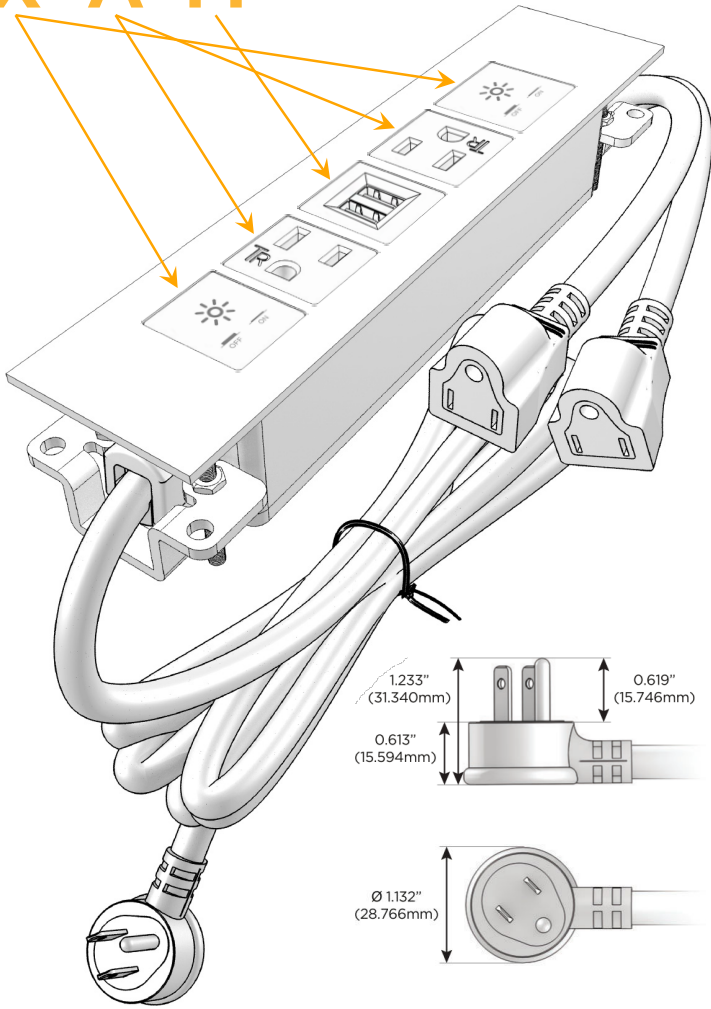

Trim Plate Finish: **UNICOLOR™ BRASS (ABS)**

Custom Finishes Available

M-POWER-5TBR2-XAMAX-BR2ATP

Features:

Module/Port Options:

- A** Tamper Resistant AC Receptacle
- E** USB-A & USB-C (20W)
- M** Double USB-A (Fast Charging Ports - 18W)
- H** HDMI
- 6** CAT 6
- 12** RJ 12
- X** Switched AC
- Y** 3-Way Switch (Low Voltage)
- V** USB-C (45W High Speed Charging Port)
- S** USB-C (25W High Speed Charging Port)
- R** Switched AC (Rocker Switch)
- D** Dimmer Switch

Plug:

Supplied with Low Profile Flat 45° Angle 120 VAC Plug

Optional Standard Straight 120 VAC Plug

Optional Straight 120 VAC Pass-through Plug

- CLEAN, COMPACT DESIGN
- STREAMLINED
- LOW PROFILE
- SIDE-EXITING CORDS
- PLUG & PLAY
- 6' AC CORD & PLUG (FLAT PLUG STANDARD)
- CUSTOMIZABLE CONFIGURATIONS AND FINISHES
- UL LISTED FOR MOUNTING IN FURNITURE
- 15A

M-POWER-5T

AC POWER & DATA CONNECTIVITY SOLUTION

M-POWER-5TBR2-XAMAX-BR2ATP

Specs:

Modules/Ports:

- X** Switched AC
- A** Tamper Resistant AC Receptacle
- M** Double USB-A (Fast Charging Ports - 18W)

X A M

Distributed by