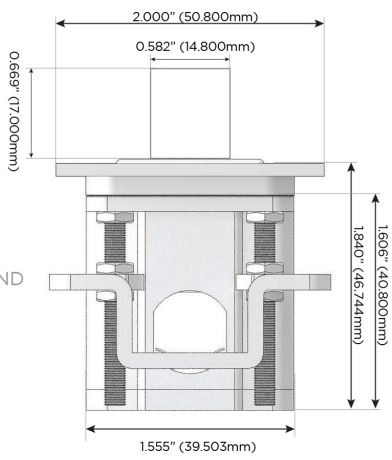

M-POWER-5T

AC POWER & DATA CONNECTIVITY SOLUTION

M-POWER-5TBR2-XAED-BR2STP

Specs:

Modules/Ports:

- **X** Switched AC
- **A** Tamper Resistant AC Receptacle
- **E** USB-A & USB-C (20W)
- **D** Dimmer Switch

X A E D

TOP

Distributed by

Mormax Company, Inc.
8 Westchester Plaza
Elmsford, NY 10523

914-699-0101
sales@mormax.com
mormax.com