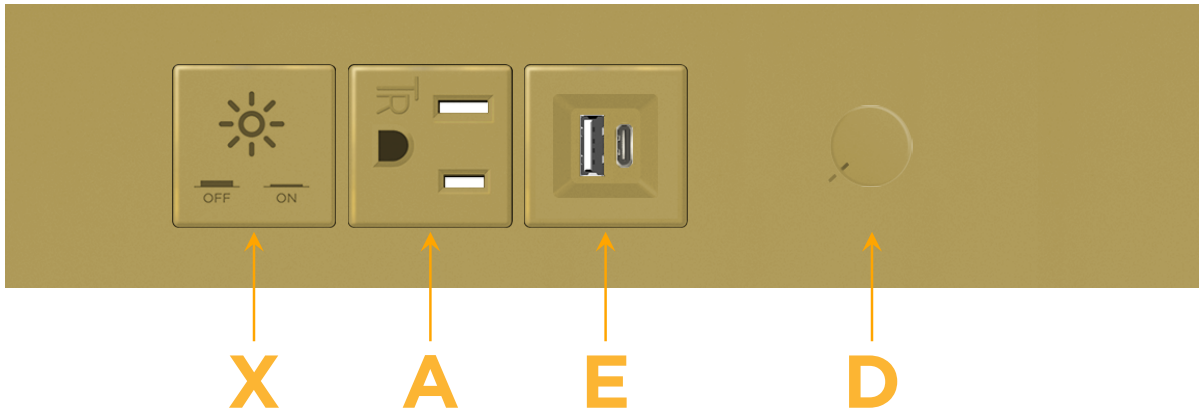

M-POWER-5T

AC POWER & DATA CONNECTIVITY SOLUTION

M-POWER-5TBR2-XAED-BR2STP

Distributed by

Mormax Company, Inc.

8 Westchester Plaza

Elmsford, NY 10523

914-699-0101

sales@mormax.com

mormax.com

Metro Light & Power's line of power & data solutions offers sophisticated design elements combined with greater ease of installation. Streamlined and low-profile, enhanced by side-exiting cords, our outlets advance the industry with their cutting edge look and feel. We believe flexibility is key, and we provide a variety of mounting options, including the ability to mount in limited spaces. Our outlets are available in many finishes and configurations, in addition to a custom color and finish capability for our clients.

Trim Plate Finish: **UNICOLOR™ BRASS (ZINC/STEEL)**

Custom Finishes Available

M-POWER-5TBR2-XAED-BR2STP

Features:

Module/Port Options:

- **A** Tamper Resistant AC Receptacle
- **E** USB-A & USB-C (20W)
- **M** Double USB-A (Fast Charging Ports - 18W)
- **H** HDMI
- **6** CAT 6
- **12** RJ 12
- **X** Switched AC
- **Y** 3-Way Switch (Low Voltage)
- **V** USB-C (45W High Speed Charging Port)
- **S** USB-C (25W High Speed Charging Port)
- **R** Switched AC (Rocker Switch)
- **D** Dimmer Switch

Plug:

Supplied with Low Profile Flat 45° Angle 120 VAC Plug

Optional Standard Straight 120 VAC Plug

Optional Straight 120 VAC Pass-through Plug

- CLEAN, COMPACT DESIGN
- STREAMLINED
- LOW PROFILE
- SIDE-EXITING CORDS
- PLUG & PLAY
- 6' AC CORD & PLUG (FLAT PLUG STANDARD)
- CUSTOMIZABLE CONFIGURATIONS AND FINISHES
- ETL LISTED FOR MOUNTING IN FURNITURE
- 15A