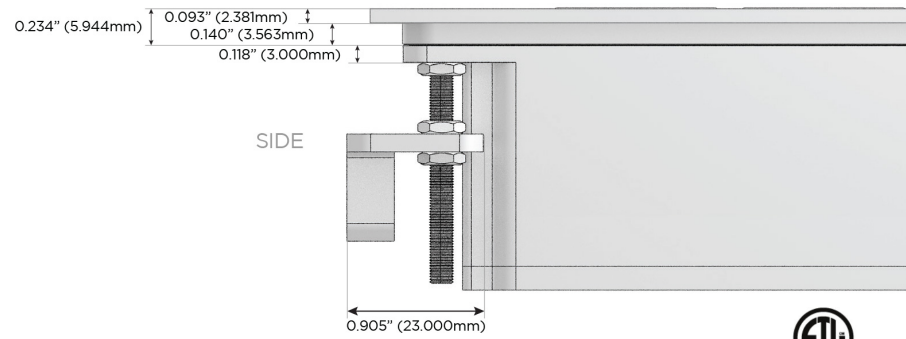

M-POWER-5T

AC POWER & DATA CONNECTIVITY SOLUTION

M-POWER-5TBR2-XAED-BR2STP

Specs:

Modules/Ports:

- **X** Switched AC
- **A** Tamper Resistant AC Receptacle
- **E** USB-A & USB-C (20W)
- **D** Dimmer Switch

X A E D

TOP

Distributed by

Mormax Company, Inc.
8 Westchester Plaza
Elmsford, NY 10523

914-699-0101
sales@mormax.com
mormax.com