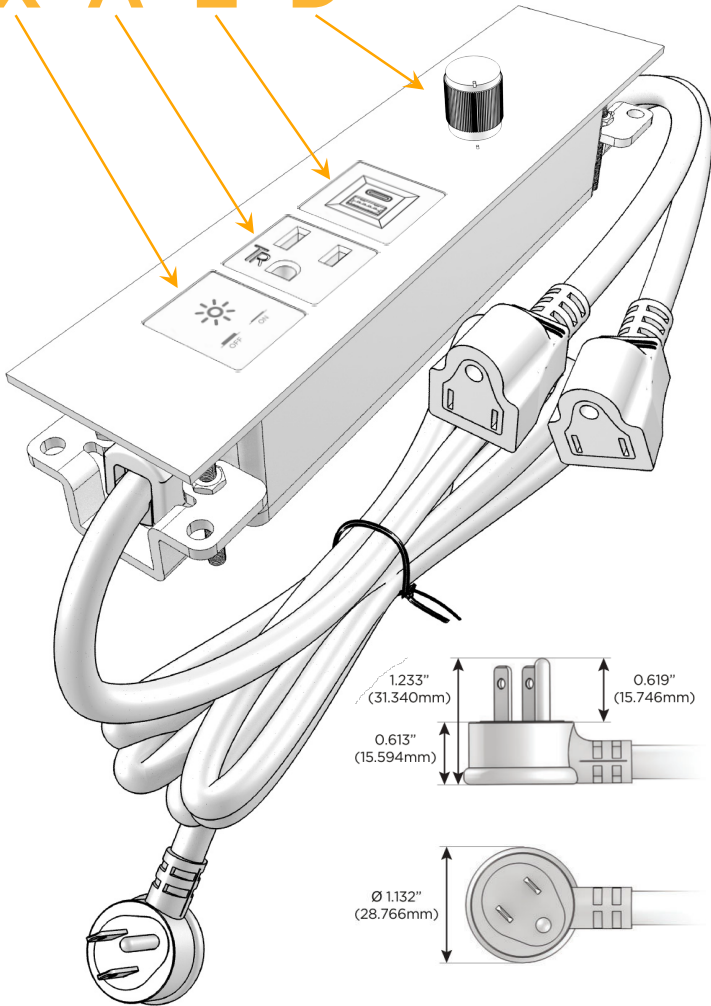

### Module/Port Options:

- A** Tamper Resistant AC Receptacle
- E** USB-A & USB-C (20W)
- M** Double USB-A (Fast Charging Ports - 18W)
- H** HDMI
- 6** CAT 6
- 12** RJ 12
- X** Switched AC
- Y** 3-Way Switch (Low Voltage)
- V** USB-C (45W High Speed Charging Port)
- S** USB-C (25W High Speed Charging Port)
- R** Switched AC (Rocker Switch)
- D** Dimmer Switch

### Plug:

Supplied with Low Profile Flat 45° Angle 120 VAC Plug

Optional Standard Straight 120 VAC Plug

Optional Straight 120 VAC Pass-through Plug

- CLEAN, COMPACT DESIGN
- STREAMLINED
- LOW PROFILE
- SIDE-EXITING CORDS
- PLUG & PLAY
- 6' AC CORD & PLUG (FLAT PLUG STANDARD)
- CUSTOMIZABLE CONFIGURATIONS AND FINISHES
- ETL LISTED FOR MOUNTING IN FURNITURE
- 15A

# M-POWER-5T

AC POWER & DATA CONNECTIVITY SOLUTION

M-POWER-5TBR2-XAED-BR2STP

Specs:

**Modules/Ports:**

- X** Switched AC
- A** Tamper Resistant AC Receptacle
- E** USB-A & USB-C (20W)
- D** Dimmer Switch

**X A E D**