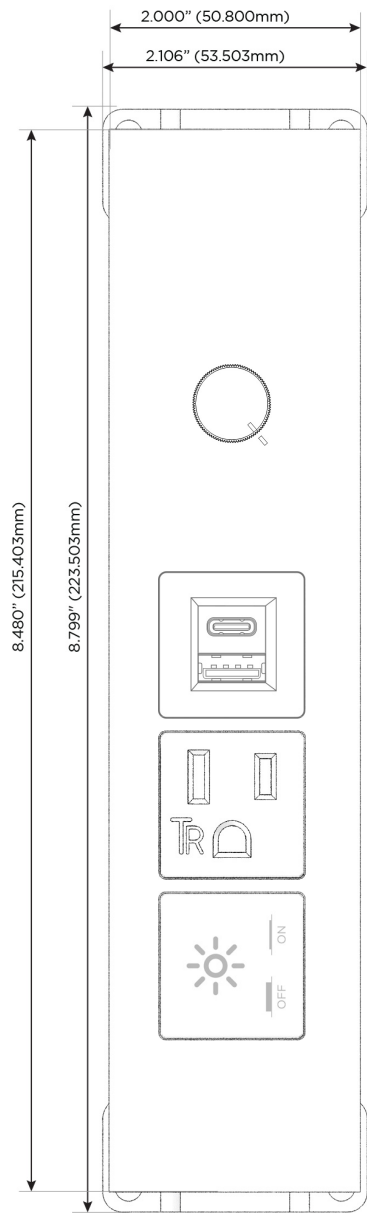

M-POWER-5T

AC POWER & DATA CONNECTIVITY SOLUTION

M-POWER-5TBR2-XAED-BR2STP

Specs:

Modules/Ports:

- **X** Switched AC
- **A** Tamper Resistant AC Receptacle
- **E** USB-A & USB-C (20W)
- **D** Dimmer Switch

X A E D

TOP

Distributed by

Mormax Company, Inc.
8 Westchester Plaza
Elmsford, NY 10523

914-699-0101
sales@mormax.com
mormax.com