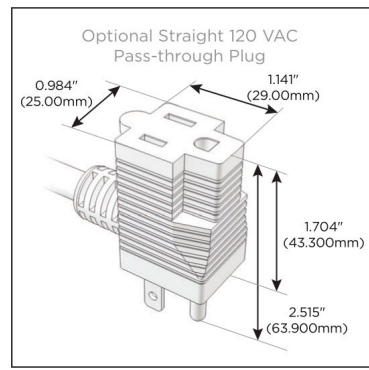

### Module/Port Options:

- A** Tamper Resistant AC Receptacle
- E** USB-A & USB-C (20W)
- M** Double USB-A (Fast Charging Ports - 18W)
- H** HDMI
- 6** CAT 6
- 12** RJ 12
- X** Switched AC
- Y** 3-Way Switch (Low Voltage)
- V** USB-C (45W High Speed Charging Port)
- S** USB-C (25W High Speed Charging Port)
- R** Switched AC (Rocker Switch)
- D** Dimmer Switch

### Plug:

Supplied with Low Profile Flat 45° Angle 120 VAC Plug

Optional Standard Straight 120 VAC Plug

Optional Straight 120 VAC Pass-through Plug

- CLEAN, COMPACT DESIGN
- STREAMLINED
- LOW PROFILE
- SIDE-EXITING CORDS
- PLUG & PLAY
- 6' AC CORD & PLUG (FLAT PLUG STANDARD)
- CUSTOMIZABLE CONFIGURATIONS AND FINISHES
- ETL LISTED FOR MOUNTING IN FURNITURE
- 15A

# M-POWER-5T

AC POWER & DATA CONNECTIVITY SOLUTION

M-POWER-5TBR2-XAED-BR2STP

Specs:

**Modules/Ports:**

- X** Switched AC
- A** Tamper Resistant AC Receptacle
- E** USB-A & USB-C (20W)
- D** Dimmer Switch

**X A E D**