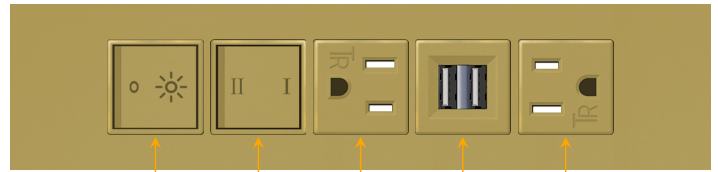

Trim Plate Finish: **UNICOLOR™ BRASS (ABS)**

Custom Finishes Available

M-POWER-5TBR2-AMAYR-BR2ATP(2)

A M A Y R

R Y A M A

Features:

Module/Port Options:

- A** Tamper Resistant AC Receptacle
- E** USB-A & USB-C (20W)
- M** Double USB-A (Fast Charging Ports - 18W)
- H** HDMI
- 6** CAT 6
- 12** RJ 12
- X** Switched AC
- Y** 3-Way Switch (Low Voltage)
- V** USB-C (45W High Speed Charging Port)
- S** USB-C (25W High Speed Charging Port)
- R** Switched AC (Rocker Switch)
- D** Dimmer Switch

Plug:

Supplied with Low Profile Flat 45° Angle 120 VAC Plug

Optional Standard Straight 120 VAC Plug

Optional Straight 120 VAC Pass-through Plug

- CLEAN, COMPACT DESIGN
- STREAMLINED
- LOW PROFILE
- SIDE-EXITING CORDS
- PLUG & PLAY
- 6' AC CORD & PLUG (FLAT PLUG STANDARD)
- CUSTOMIZABLE CONFIGURATIONS AND FINISHES
- UL LISTED FOR MOUNTING IN FURNITURE
- 15A