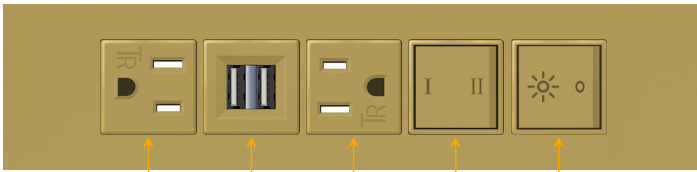

Trim Plate Finish: **UNICOLOR™ BRASS (ABS)**

Custom Finishes Available

M-POWER-5TBR2-AMAYR-BR2ATP(2)

A M A Y R

R Y A M A

Features:

Module/Port Options:

- A** Tamper Resistant AC Receptacle
- E** USB-A & USB-C (20W)
- M** Double USB-A (Fast Charging Ports - 18W)
- H** HDMI
- 6** CAT 6
- 12** RJ 12
- X** Switched AC
- Y** 3-Way Switch (Low Voltage)
- V** USB-C (45W High Speed Charging Port)
- S** USB-C (25W High Speed Charging Port)
- R** Switched AC (Rocker Switch)
- D** Dimmer Switch