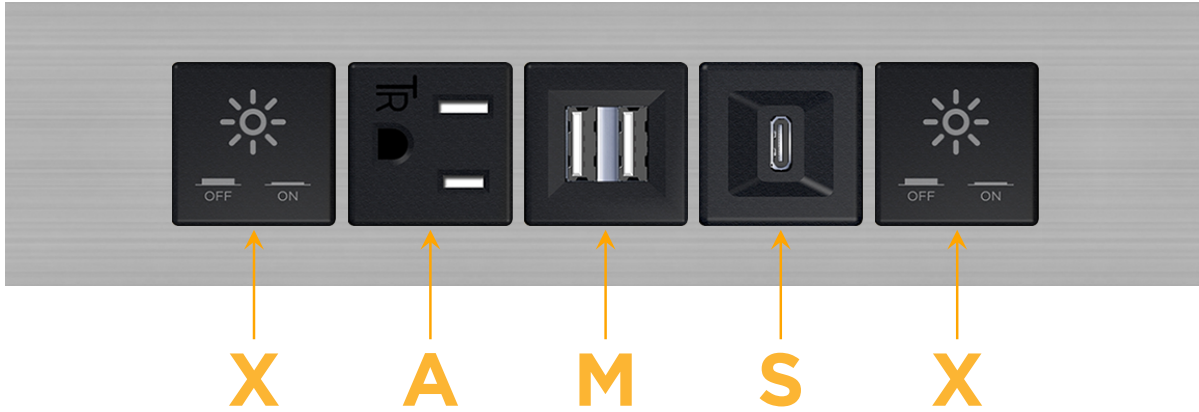

M-POWER-5T

AC POWER & DATA CONNECTIVITY SOLUTION

M-POWER-5T-XAMXS-SS4ATP

Distributed by

Mormax Company, Inc.

8 Westchester Plaza

Elmsford, NY 10523

914-699-0101

sales@mormax.com

mormax.com

Metro Light & Power's line of power & data solutions offers sophisticated design elements combined with greater ease of installation. Streamlined and low-profile, enhanced by side-exiting cords, our outlets advance the industry with their cutting edge look and feel. We believe flexibility is key, and we provide a variety of mounting options, including the ability to mount in limited spaces. Our outlets are available in many finishes and configurations, in addition to a custom color and finish capability for our clients.

Trim Plate Finish: **BRUSHED STAINLESS (ABS)**

Custom Finishes Available

M-POWER-5T-XAMXS-SS4ATP

Features:

Module/Port Options:

- **A** Tamper Resistant AC Receptacle
- **E** USB-A & USB-C (20W)
- **M** Double USB-A (Fast Charging Ports - 18W)
- **H** HDMI
- **6** CAT 6
- **12** RJ 12
- **X** Switched AC
- **Y** 3-Way Switch (Low Voltage)
- **V** USB-C (45W High Speed Charging Port)
- **S** USB-C (25W High Speed Charging Port)
- **R** Switched AC (Rocker Switch)
- **D** Dimmer Switch

Plug:

Supplied with Low Profile Flat 45° Angle 120 VAC Plug

Optional Standard Straight 120 VAC Plug

Optional Straight 120 VAC Pass-through Plug

- CLEAN, COMPACT DESIGN
- STREAMLINED
- LOW PROFILE
- SIDE-EXITING CORDS
- PLUG & PLAY
- 6' AC CORD & PLUG (FLAT PLUG STANDARD)
- CUSTOMIZABLE CONFIGURATIONS AND FINISHES
- UL LISTED FOR MOUNTING IN FURNITURE
- 15A