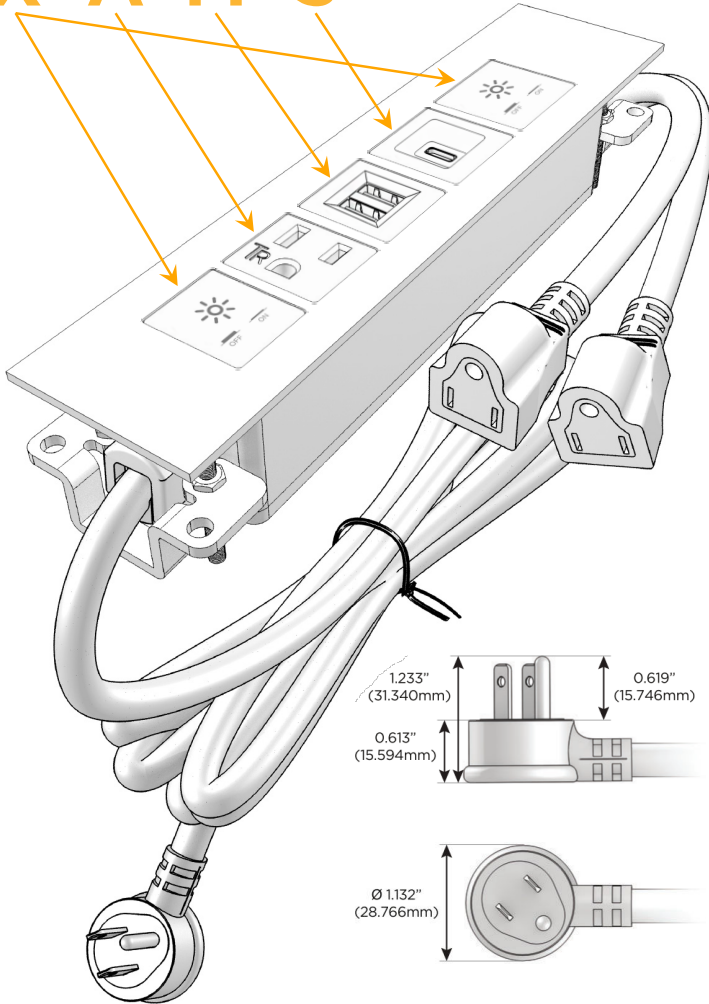

M-POWER-5T

AC POWER & DATA CONNECTIVITY SOLUTION

M-POWER-5T-XAMSX-SS4ATP

Specs:

Modules/Ports:

- **X** Switched AC
- **A** Tamper Resistant AC Receptacle
- **M** Double USB-A (Fast Charging Ports - 18W)
- **S** USB-C (25W High Speed Charging Port)

X A M S