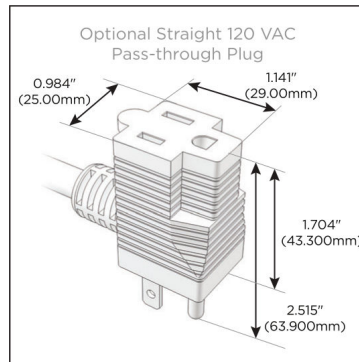

M-POWER-5T

AC POWER & DATA CONNECTIVITY SOLUTION

M-POWER-5T-XAMSX-CRATP

Specs:

Modules/Ports:

- **X** Switched AC
- **A** Tamper Resistant AC Receptacle
- **M** Double USB-A (Fast Charging Ports - 18W)
- **S** USB-C (25W High Speed Charging Port)

X A M S