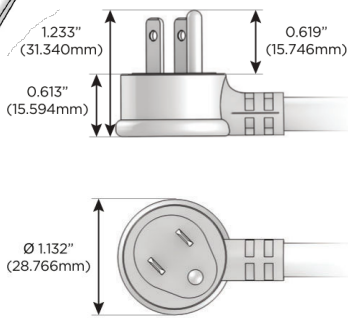

M-POWER-5T

AC POWER & DATA CONNECTIVITY SOLUTION

M-POWER-5T-XAMSX-CRATP

Specs:

Modules/Ports:

- **X** Switched AC
- **A** Tamper Resistant AC Receptacle
- **M** Double USB-A (Fast Charging Ports - 18W)
- **S** USB-C (25W High Speed Charging Port)

X A M S