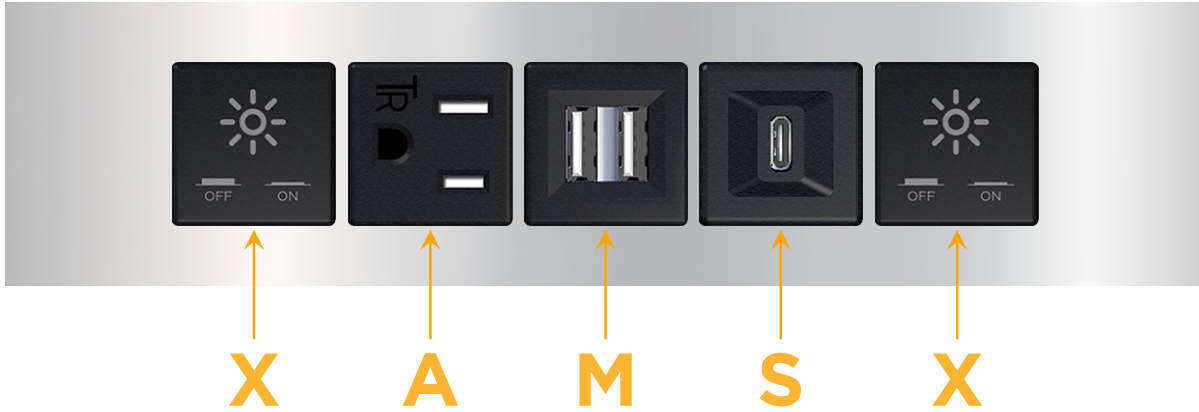

Trim Plate Finish: **CHROME (ABS)**

Custom Finishes Available

M-POWER-5T-XAMXS-CRATP

Features:

Module/Port Options:

- A** Tamper Resistant AC Receptacle
- E** USB-A & USB-C (20W)
- M** Double USB-A (Fast Charging Ports - 18W)
- H** HDMI
- 6** CAT 6
- 12** RJ 12
- X** Switched AC
- Y** 3-Way Switch (Low Voltage)
- V** USB-C (45W High Speed Charging Port)
- S** USB-C (25W High Speed Charging Port)
- R** Switched AC (Rocker Switch)
- D** Dimmer Switch

Plug:

Supplied with Low Profile Flat 45° Angle 120 VAC Plug

Optional Standard Straight 120 VAC Plug

Optional Straight 120 VAC Pass-through Plug

- CLEAN, COMPACT DESIGN
- STREAMLINED
- LOW PROFILE
- SIDE-EXITING CORDS
- PLUG & PLAY
- 6' AC CORD & PLUG (FLAT PLUG STANDARD)
- CUSTOMIZABLE CONFIGURATIONS AND FINISHES
- UL LISTED FOR MOUNTING IN FURNITURE
- 15A

M-POWER-5T

AC POWER & DATA CONNECTIVITY SOLUTION

M-POWER-5T-XAMSX-CRATP

Specs:

Modules/Ports:

- X** Switched AC
- A** Tamper Resistant AC Receptacle
- M** Double USB-A (Fast Charging Ports - 18W)
- S** USB-C (25W High Speed Charging Port)