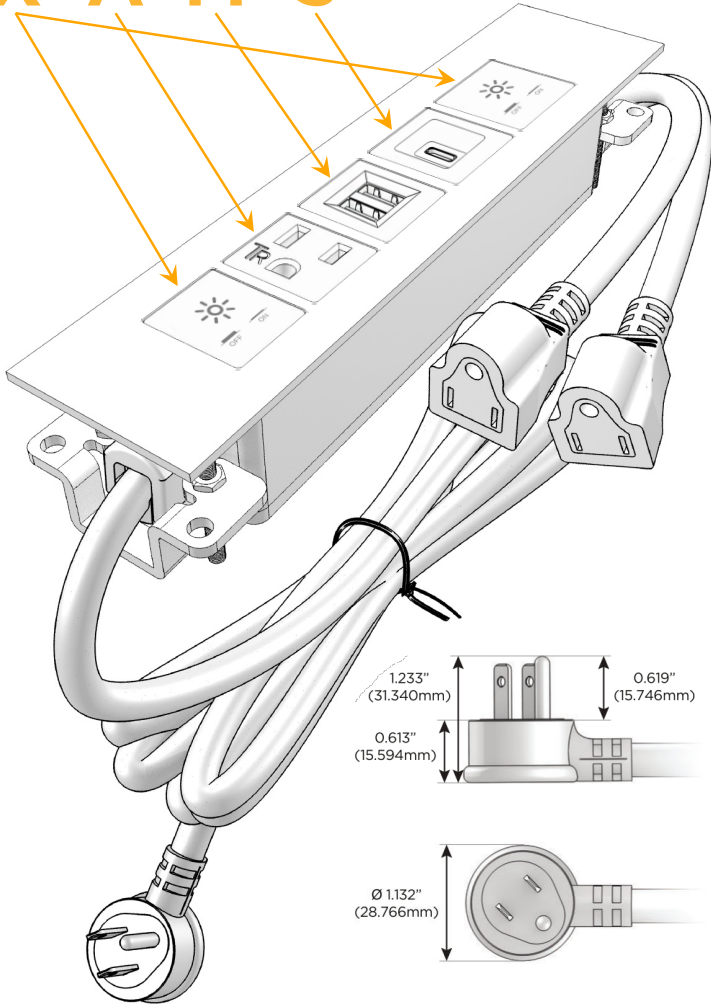

M-POWER-5T

AC POWER & DATA CONNECTIVITY SOLUTION

M-POWER-5T-XAMSX-CRATP

Specs:

Modules/Ports:

- **X** Switched AC
- **A** Tamper Resistant AC Receptacle
- **M** Double USB-A (Fast Charging Ports - 18W)
- **S** USB-C (25W High Speed Charging Port)

X A M S