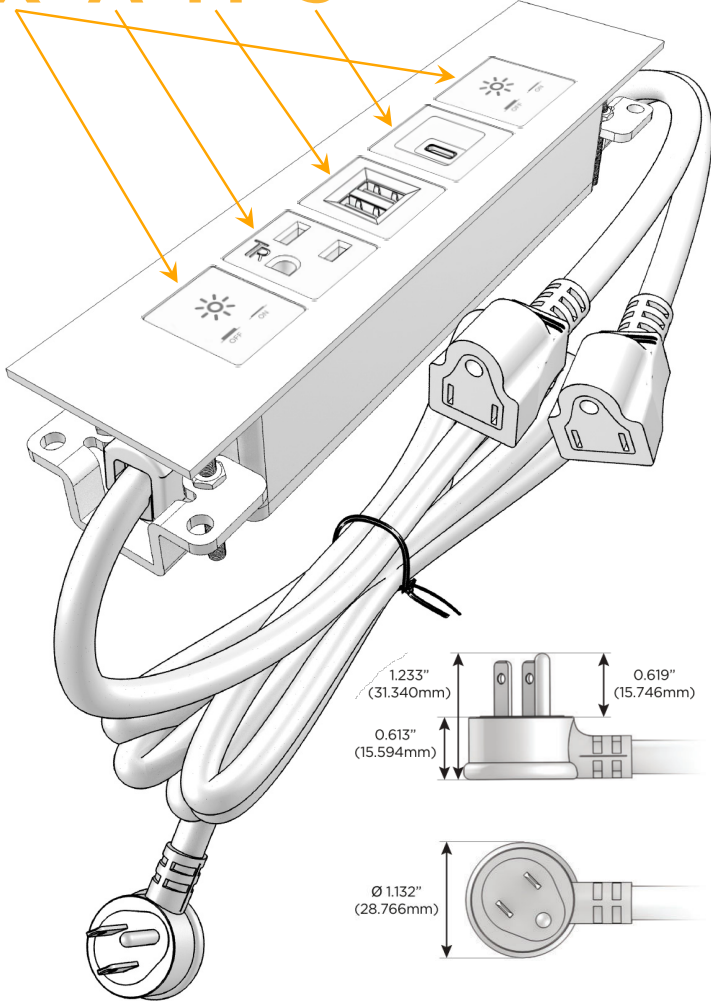

M-POWER-5T

AC POWER & DATA CONNECTIVITY SOLUTION

M-POWER-5T-XAMSX-BZATP

Specs:

Modules/Ports:

- **X** Switched AC
- **A** Tamper Resistant AC Receptacle
- **M** Double USB-A (Fast Charging Ports - 18W)
- **S** USB-C (25W High Speed Charging Port)

X A M S