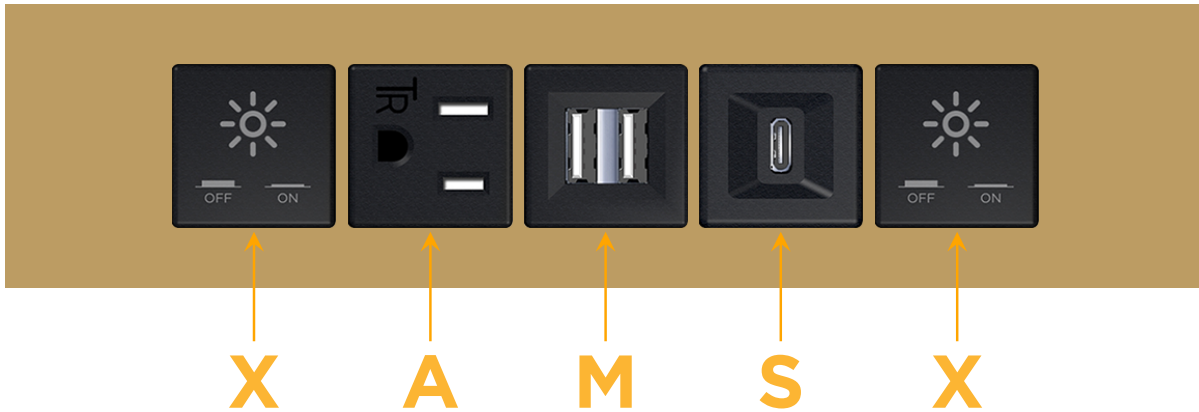

Trim Plate Finish: **STANDARD BRONZE (ABS)**

Custom Finishes Available

M-POWER-5T-XAMXSX-BZATP

Features:

**Module/Port Options:**

- A** Tamper Resistant AC Receptacle
- E** USB-A & USB-C (20W)
- M** Double USB-A (Fast Charging Ports - 18W)
- H** HDMI
- 6** CAT 6
- 12** RJ 12
- X** Switched AC
- Y** 3-Way Switch (Low Voltage)
- V** USB-C (45W High Speed Charging Port)
- S** USB-C (25W High Speed Charging Port)
- R** Switched AC (Rocker Switch)
- D** Dimmer Switch

**Plug:**

Supplied with Low Profile Flat 45° Angle 120 VAC Plug

Optional Standard Straight 120 VAC Plug

Optional Straight 120 VAC Pass-through Plug

- CLEAN, COMPACT DESIGN
- STREAMLINED
- LOW PROFILE
- SIDE-EXITING CORDS
- PLUG & PLAY
- 6' AC CORD & PLUG (FLAT PLUG STANDARD)
- CUSTOMIZABLE CONFIGURATIONS AND FINISHES
- UL LISTED FOR MOUNTING IN FURNITURE
- 15A

## AC POWER & DATA CONNECTIVITY SOLUTION

M-POWER-5T-XAMSX-BZATP

Specs:

**Modules/Ports:**

- X** Switched AC
- A** Tamper Resistant AC Receptacle
- M** Double USB-A (Fast Charging Ports - 18W)
- S** USB-C (25W High Speed Charging Port)