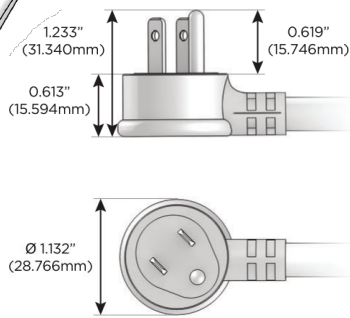

M-POWER-5T

AC POWER & DATA CONNECTIVITY SOLUTION

M-POWER-5T-XAMSX-BZ5AATP

Specs:

Modules/Ports:

- **X** Switched AC
- **A** Tamper Resistant AC Receptacle
- **M** Double USB-A (Fast Charging Ports - 18W)
- **S** USB-C (25W High Speed Charging Port)

X A M S