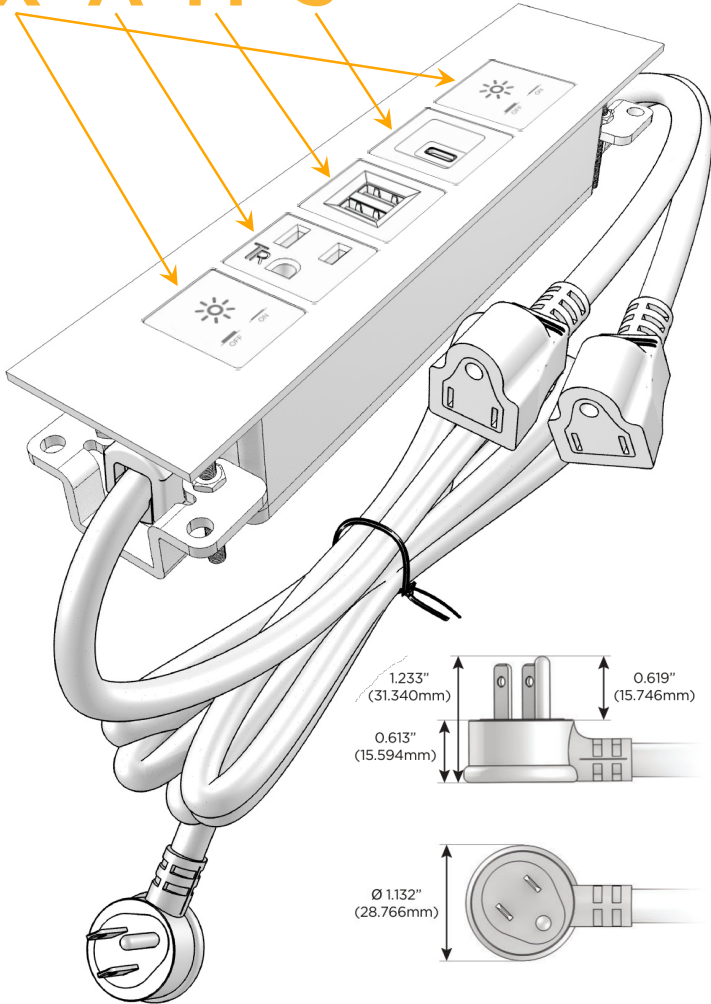

M-POWER-5T

AC POWER & DATA CONNECTIVITY SOLUTION

M-POWER-5T-XAMSX-BZ5AATP

Specs:

Modules/Ports:

- **X** Switched AC
- **A** Tamper Resistant AC Receptacle
- **M** Double USB-A (Fast Charging Ports - 18W)
- **S** USB-C (25W High Speed Charging Port)

X A M S