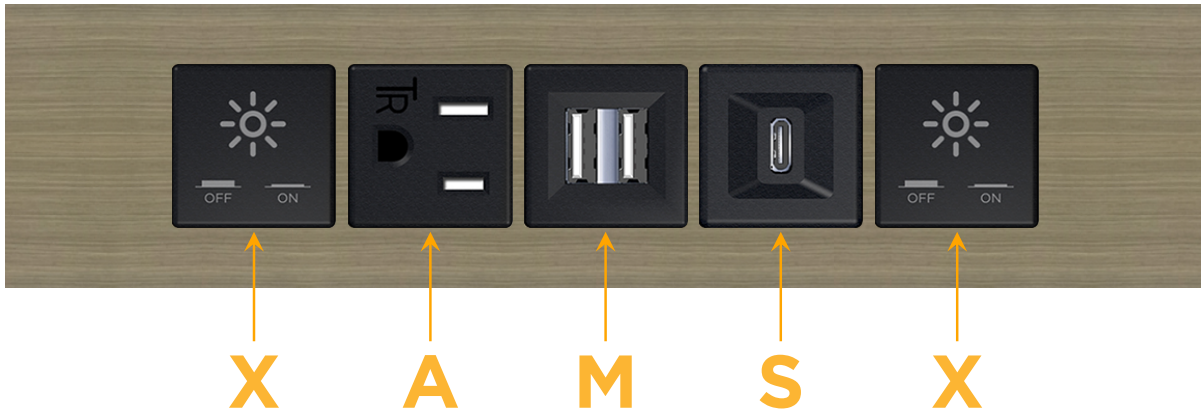

M-POWER-5T

AC POWER & DATA CONNECTIVITY SOLUTION

M-POWER-5T-XAMXS-BZ5AATP

Distributed by

Mormax Company, Inc.

8 Westchester Plaza

Elmsford, NY 10523

914-699-0101

sales@mormax.com

mormax.com

Metro Light & Power's line of power & data solutions offers sophisticated design elements combined with greater ease of installation. Streamlined and low-profile, enhanced by side-exiting cords, our outlets advance the industry with their cutting edge look and feel. We believe flexibility is key, and we provide a variety of mounting options, including the ability to mount in limited spaces. Our outlets are available in many finishes and configurations, in addition to a custom color and finish capability for our clients.

Trim Plate Finish: **ANTIQUED ARCHITECTURAL BRONZE (ABS)**

Custom Finishes Available

M-POWER-5T-XAMXS-BZ5AATP

Features:

Module/Port Options:

- **A** Tamper Resistant AC Receptacle
- **E** USB-A & USB-C (20W)
- **M** Double USB-A (Fast Charging Ports - 18W)
- **H** HDMI
- **6** CAT 6
- **12** RJ 12
- **X** Switched AC
- **Y** 3-Way Switch (Low Voltage)
- **V** USB-C (45W High Speed Charging Port)
- **S** USB-C (25W High Speed Charging Port)
- **R** Switched AC (Rocker Switch)
- **D** Dimmer Switch

Plug:

Supplied with Low Profile Flat 45° Angle 120 VAC Plug

Optional Standard Straight 120 VAC Plug

Optional Straight 120 VAC Pass-through Plug

- CLEAN, COMPACT DESIGN
- STREAMLINED
- LOW PROFILE
- SIDE-EXITING CORDS
- PLUG & PLAY
- 6' AC CORD & PLUG (FLAT PLUG STANDARD)
- CUSTOMIZABLE CONFIGURATIONS AND FINISHES
- UL LISTED FOR MOUNTING IN FURNITURE
- 15A