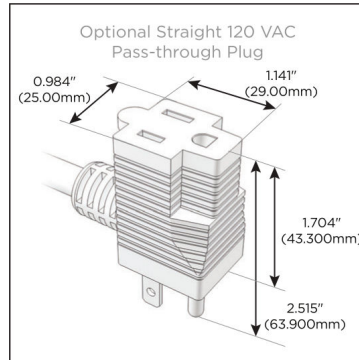

M-POWER-5T

AC POWER & DATA CONNECTIVITY SOLUTION

M-POWER-5T-XAMSX-BZ5AATP

Specs:

Modules/Ports:

- **X** Switched AC
- **A** Tamper Resistant AC Receptacle
- **M** Double USB-A (Fast Charging Ports - 18W)
- **S** USB-C (25W High Speed Charging Port)

X A M S