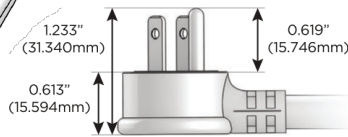

M-POWER-5T

AC POWER & DATA CONNECTIVITY SOLUTION

M-POWER-5T-XAMSX-BRATP

Specs:

Modules/Ports:

- **X** Switched AC
- **A** Tamper Resistant AC Receptacle
- **M** Double USB-A (Fast Charging Ports - 18W)
- **S** USB-C (25W High Speed Charging Port)

X A M S