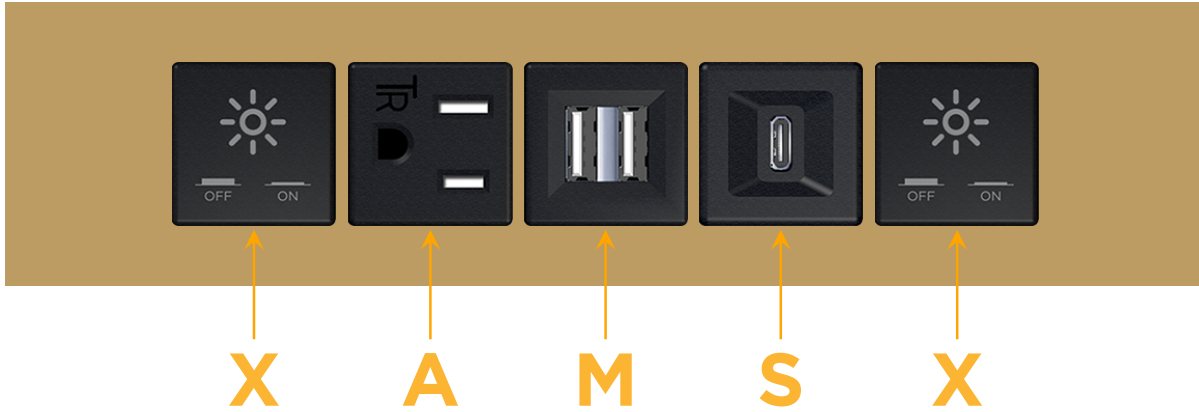

Trim Plate Finish: **BRASS (ABS)**

Custom Finishes Available

M-POWER-5T-XAMXS-BRATP

Features:

Module/Port Options:

- A** Tamper Resistant AC Receptacle
- E** USB-A & USB-C (20W)
- M** Double USB-A (Fast Charging Ports - 18W)
- H** HDMI
- 6** CAT 6
- 12** RJ 12
- X** Switched AC
- Y** 3-Way Switch (Low Voltage)
- V** USB-C (45W High Speed Charging Port)
- S** USB-C (25W High Speed Charging Port)
- R** Switched AC (Rocker Switch)
- D** Dimmer Switch

Plug:

Supplied with Low Profile Flat 45° Angle 120 VAC Plug

Optional Standard Straight 120 VAC Plug

Optional Straight 120 VAC Pass-through Plug

- CLEAN, COMPACT DESIGN
- STREAMLINED
- LOW PROFILE
- SIDE-EXITING CORDS
- PLUG & PLAY
- 6' AC CORD & PLUG (FLAT PLUG STANDARD)
- CUSTOMIZABLE CONFIGURATIONS AND FINISHES
- UL LISTED FOR MOUNTING IN FURNITURE
- 15A

M-POWER-5T

AC POWER & DATA CONNECTIVITY SOLUTION

M-POWER-5T-XAMSX-BRATP

Specs:

Modules/Ports:

- X** Switched AC
- A** Tamper Resistant AC Receptacle
- M** Double USB-A (Fast Charging Ports - 18W)
- S** USB-C (25W High Speed Charging Port)