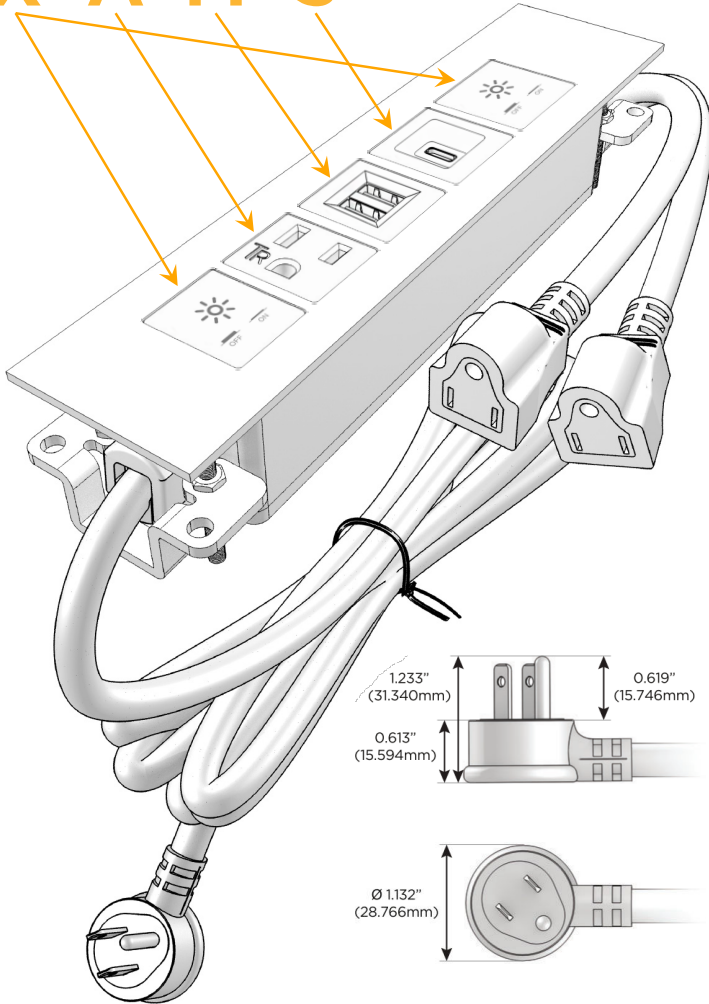

M-POWER-5T

AC POWER & DATA CONNECTIVITY SOLUTION

M-POWER-5T-XAMSX-BRATP

Specs:

Modules/Ports:

- **X** Switched AC
- **A** Tamper Resistant AC Receptacle
- **M** Double USB-A (Fast Charging Ports - 18W)
- **S** USB-C (25W High Speed Charging Port)

X A M S