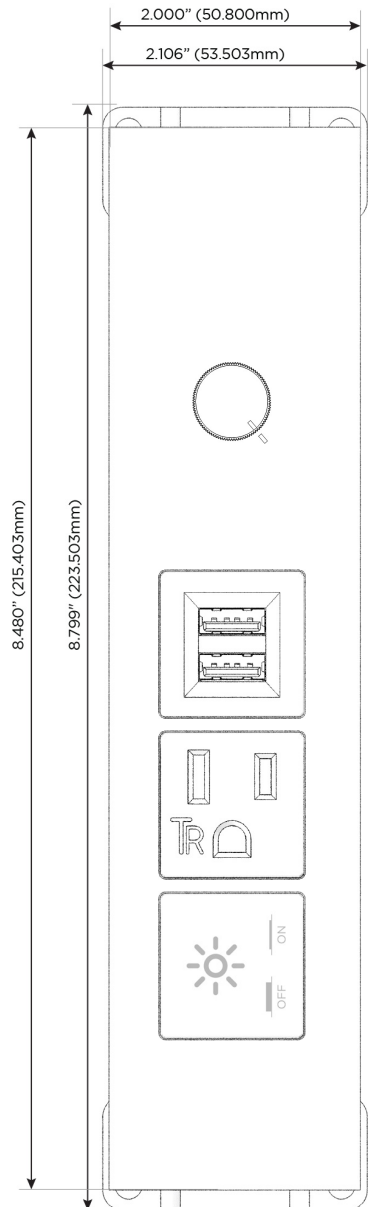

M-POWER-5T

AC POWER & DATA CONNECTIVITY SOLUTION

M-POWER-5T-XAMD-WTP

Specs:

Modules/Ports:

- **X** Switched AC
- **A** Tamper Resistant AC Receptacle
- **M** Double USB-A (Fast Charging Ports - 18W)
- **D** Dimmer Switch

X A M D

TOP

Distributed by

Mormax Company, Inc.

8 Westchester Plaza

Elmsford, NY 10523

914-699-0101

sales@mormax.com

mormax.com