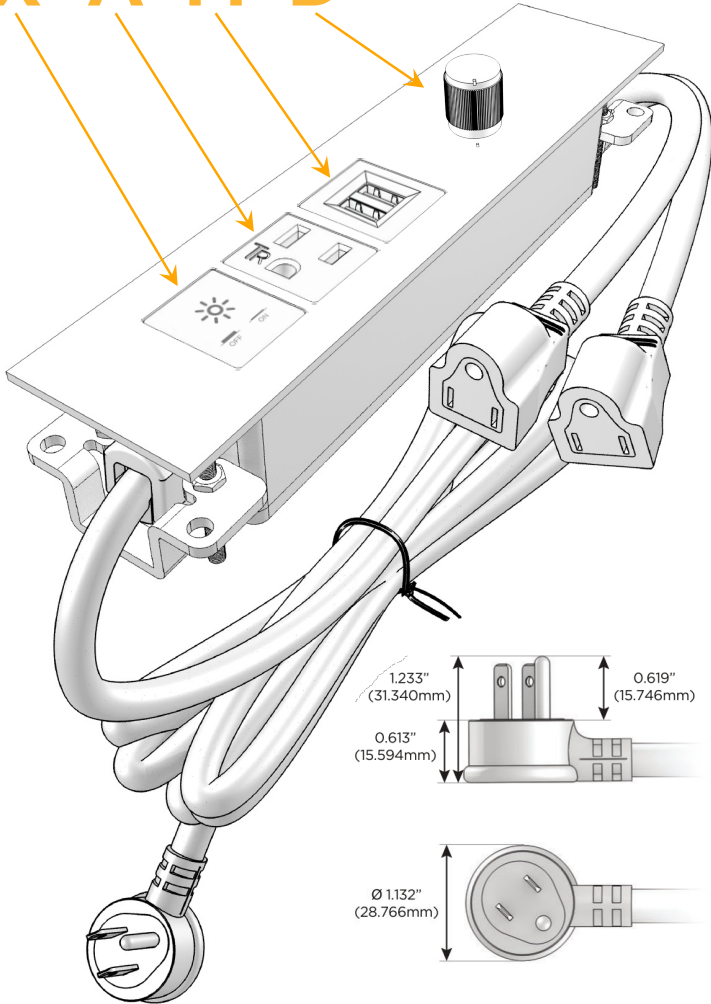

M-POWER-5T

AC POWER & DATA CONNECTIVITY SOLUTION

M-POWER-5T-XAMD-WTP

Specs:

Modules/Ports:

- **X** Switched AC
- **A** Tamper Resistant AC Receptacle
- **M** Double USB-A (Fast Charging Ports - 18W)
- **D** Dimmer Switch

X A M D