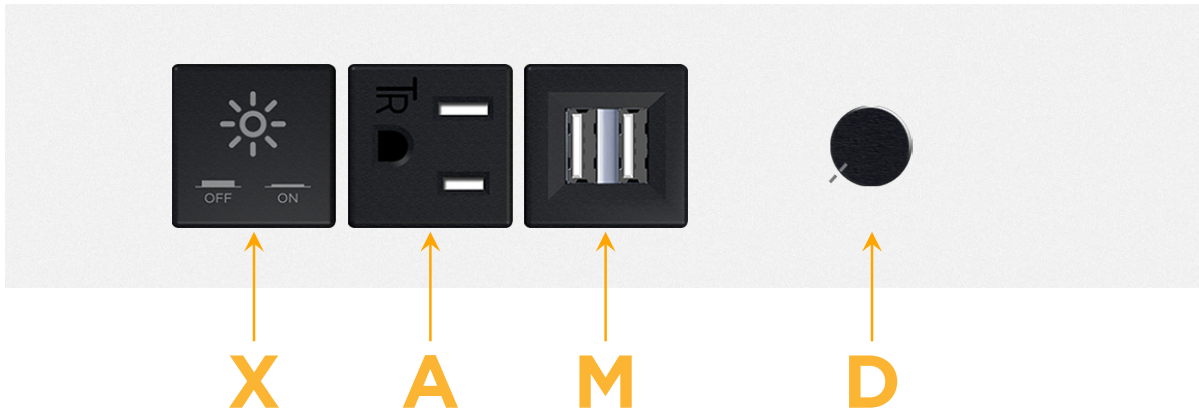

Trim Plate Finish: **WHITE (STEEL)**

Custom Finishes Available

M-POWER-5T-XAMD-WTP

Features:

Module/Port Options:

- A** Tamper Resistant AC Receptacle
- E** USB-A & USB-C (20W)
- M** Double USB-A (Fast Charging Ports - 18W)
- H** HDMI
- 6** CAT 6
- 12** RJ 12
- X** Switched AC
- Y** 3-Way Switch (Low Voltage)
- V** USB-C (45W High Speed Charging Port)
- S** USB-C (25W High Speed Charging Port)
- R** Switched AC (Rocker Switch)
- D** Dimmer Switch

Plug:

Supplied with Low Profile Flat 45° Angle 120 VAC Plug

Optional Standard Straight 120 VAC Plug

Optional Straight 120 VAC Pass-through Plug

- CLEAN, COMPACT DESIGN
- STREAMLINED
- LOW PROFILE
- SIDE-EXITING CORDS
- PLUG & PLAY
- 6' AC CORD & PLUG (FLAT PLUG STANDARD)
- CUSTOMIZABLE CONFIGURATIONS AND FINISHES
- ETL LISTED FOR MOUNTING IN FURNITURE
- 15A

M-POWER-5T

AC POWER & DATA CONNECTIVITY SOLUTION

M-POWER-5T-XAMD-WTP

Specs:

Modules/Ports:

- X** Switched AC
- A** Tamper Resistant AC Receptacle
- M** Double USB-A (Fast Charging Ports - 18W)
- D** Dimmer Switch