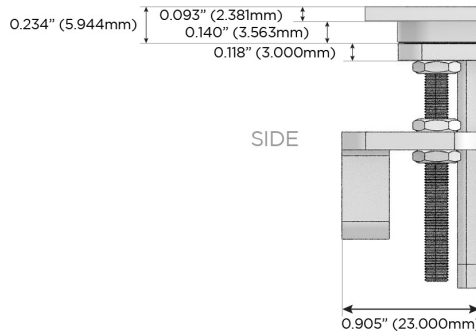

M-POWER-5T

AC POWER & DATA CONNECTIVITY SOLUTION

M-POWER-5T-XAMD-WTP

Specs:

Modules/Ports:

- **X** Switched AC
- **A** Tamper Resistant AC Receptacle
- **M** Double USB-A (Fast Charging Ports - 18W)
- **D** Dimmer Switch

X A M D

TOP

Distributed by

Mormax Company, Inc.

8 Westchester Plaza

Elmsford, NY 10523

914-699-0101

sales@mormax.com

mormax.com