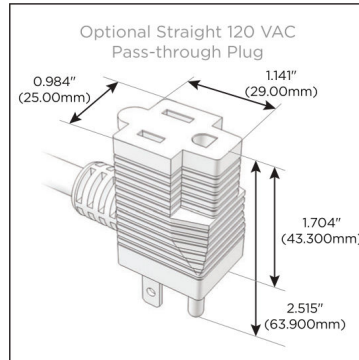

M-POWER-5T

AC POWER & DATA CONNECTIVITY SOLUTION

M-POWER-5T-XAMD-WTP

Specs:

Modules/Ports:

- **X** Switched AC
- **A** Tamper Resistant AC Receptacle
- **M** Double USB-A (Fast Charging Ports - 18W)
- **D** Dimmer Switch

X A M D