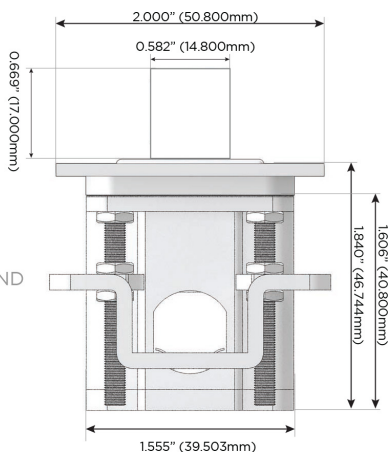

M-POWER-5T

AC POWER & DATA CONNECTIVITY SOLUTION

M-POWER-5T-XAMD-WTP

Specs:

Modules/Ports:

- **X** Switched AC
- **A** Tamper Resistant AC Receptacle
- **M** Double USB-A (Fast Charging Ports - 18W)
- **D** Dimmer Switch

X A M D

TOP

Distributed by

Mormax Company, Inc.

8 Westchester Plaza

Elmsford, NY 10523

914-699-0101

sales@mormax.com

mormax.com