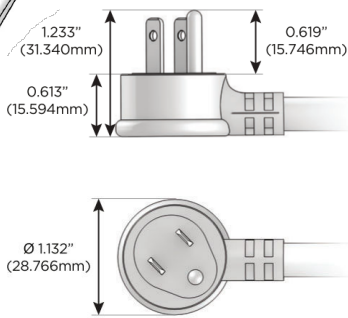

M-POWER-5T

AC POWER & DATA CONNECTIVITY SOLUTION

M-POWER-5T-XAMD-WTP

Specs:

Modules/Ports:

- **X** Switched AC
- **A** Tamper Resistant AC Receptacle
- **M** Double USB-A (Fast Charging Ports - 18W)
- **D** Dimmer Switch

X A M D