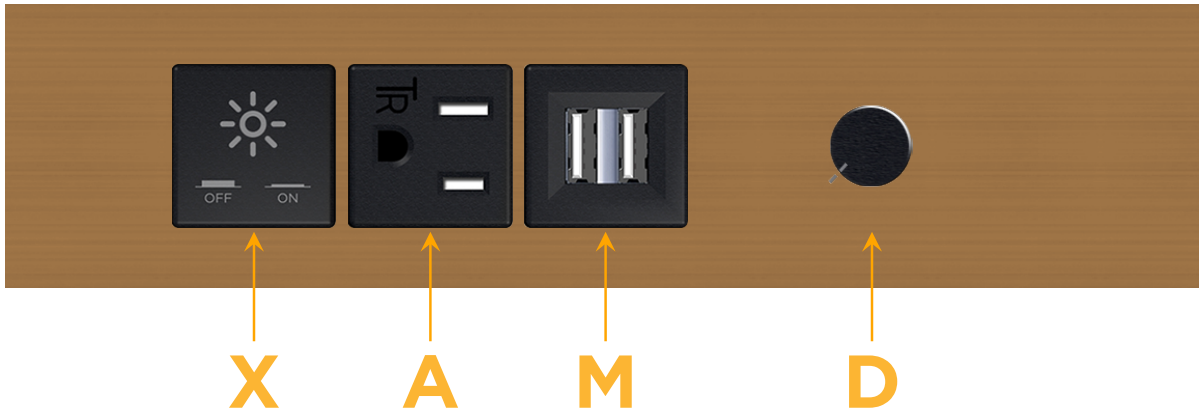

Trim Plate Finish: **SOLID BRONZE BRUSHED**

Custom Finishes Available

M-POWER-5T-XAMD-BZ4TP

Features:

Module/Port Options:

- A** Tamper Resistant AC Receptacle
- E** USB-A & USB-C (20W)
- M** Double USB-A (Fast Charging Ports - 18W)
- H** HDMI
- 6** CAT 6
- 12** RJ 12
- X** Switched AC
- Y** 3-Way Switch (Low Voltage)
- V** USB-C (45W High Speed Charging Port)
- S** USB-C (25W High Speed Charging Port)
- R** Switched AC (Rocker Switch)
- D** Dimmer Switch

Plug:

Supplied with Low Profile Flat 45° Angle 120 VAC Plug

Optional Standard Straight 120 VAC Plug

Optional Straight 120 VAC Pass-through Plug

- CLEAN, COMPACT DESIGN
- STREAMLINED
- LOW PROFILE
- SIDE-EXITING CORDS
- PLUG & PLAY
- 6' AC CORD & PLUG (FLAT PLUG STANDARD)
- CUSTOMIZABLE CONFIGURATIONS AND FINISHES
- ETL LISTED FOR MOUNTING IN FURNITURE
- 15A

M-POWER-5T

AC POWER & DATA CONNECTIVITY SOLUTION

M-POWER-5T-XAMD-BZ4TP

Specs:

Modules/Ports:

- X** Switched AC
- A** Tamper Resistant AC Receptacle
- M** Double USB-A (Fast Charging Ports - 18W)
- D** Dimmer Switch