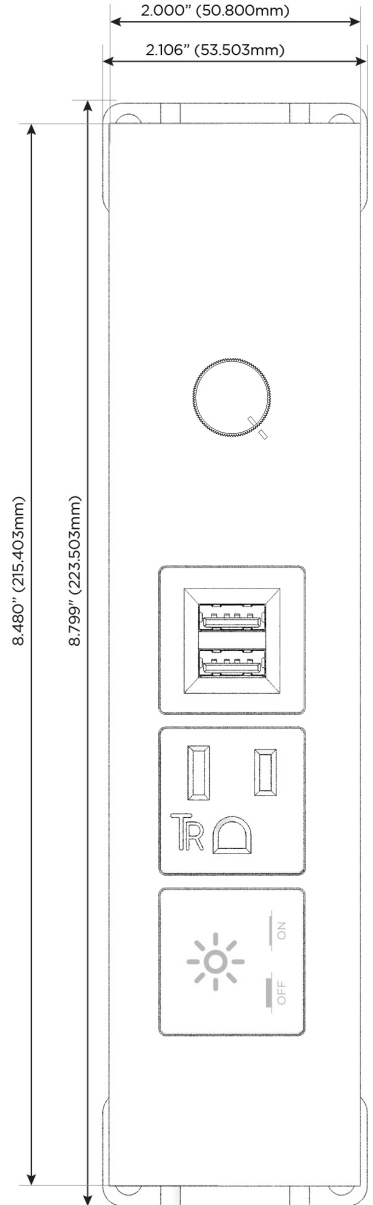

M-POWER-5T

AC POWER & DATA CONNECTIVITY SOLUTION

M-POWER-5T-XAMD-BZ4TP

Specs:

Modules/Ports:

- **X** Switched AC
- **A** Tamper Resistant AC Receptacle
- **M** Double USB-A (Fast Charging Ports - 18W)
- **D** Dimmer Switch

X A M D

TOP

Distributed by

Mormax Company, Inc.

8 Westchester Plaza

Elmsford, NY 10523

914-699-0101

sales@mormax.com

mormax.com