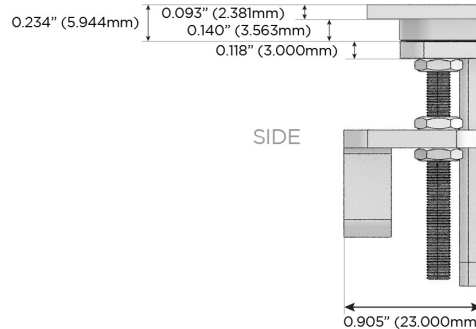

M-POWER-5T

AC POWER & DATA CONNECTIVITY SOLUTION

M-POWER-5T-XAMD-BZ4TP

Specs:

Modules/Ports:

- **X** Switched AC
- **A** Tamper Resistant AC Receptacle
- **M** Double USB-A (Fast Charging Ports - 18W)
- **D** Dimmer Switch

X A M D

TOP

Distributed by

Mormax Company, Inc.

8 Westchester Plaza

Elmsford, NY 10523

914-699-0101

sales@mormax.com

mormax.com