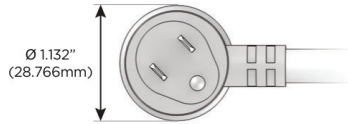

M-POWER-5T

AC POWER & DATA CONNECTIVITY SOLUTION

M-POWER-5T-XAMD-BZ4TP

Specs:

Modules/Ports:

- **X** Switched AC
- **A** Tamper Resistant AC Receptacle
- **M** Double USB-A (Fast Charging Ports - 18W)
- **D** Dimmer Switch

X A M D