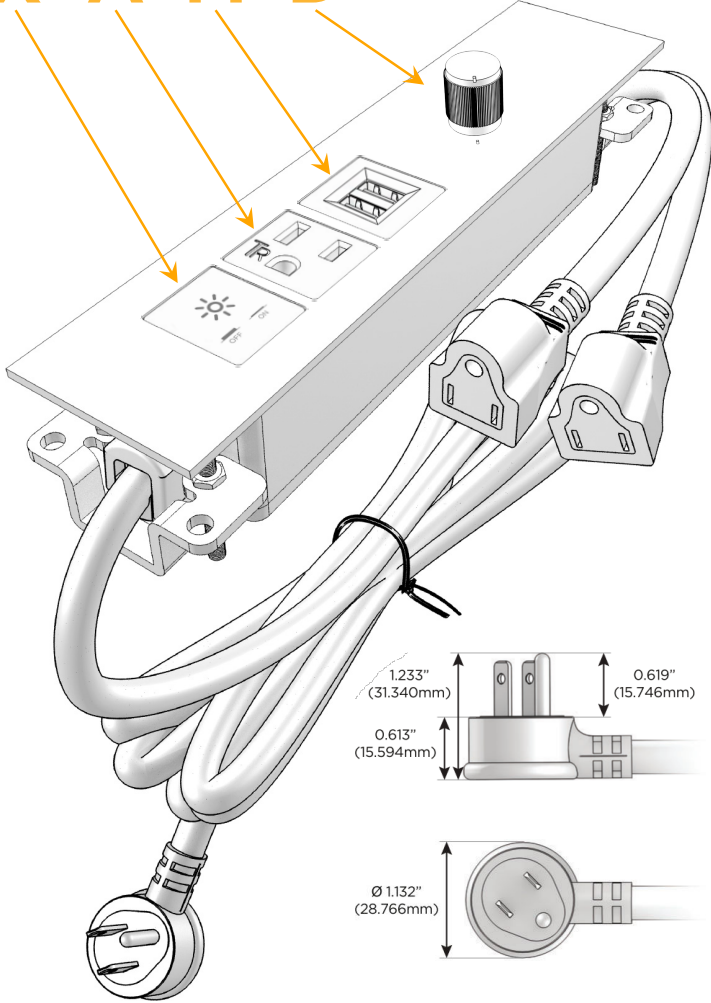

M-POWER-5T

AC POWER & DATA CONNECTIVITY SOLUTION

M-POWER-5T-XAMD-BZ4TP

Specs:

Modules/Ports:

- **X** Switched AC
- **A** Tamper Resistant AC Receptacle
- **M** Double USB-A (Fast Charging Ports - 18W)
- **D** Dimmer Switch

X A M D