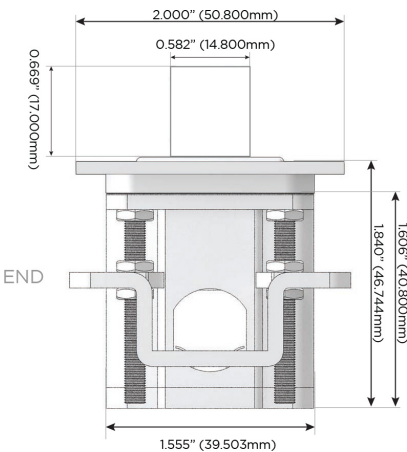

M-POWER-5T

AC POWER & DATA CONNECTIVITY SOLUTION

M-POWER-5T-XAMD-BZ4TP

Specs:

Modules/Ports:

- **X** Switched AC
- **A** Tamper Resistant AC Receptacle
- **M** Double USB-A (Fast Charging Ports - 18W)
- **D** Dimmer Switch

X A M D

TOP

Distributed by

Mormax Company, Inc.

8 Westchester Plaza

Elmsford, NY 10523

914-699-0101

sales@mormax.com

mormax.com