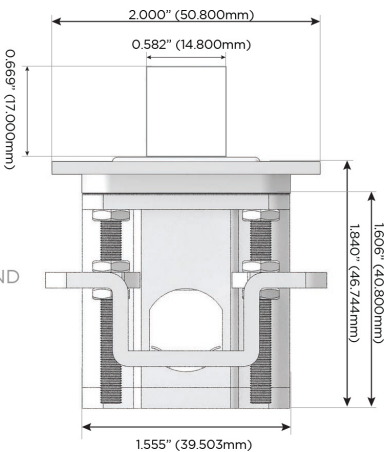

M-POWER-5T

AC POWER & DATA CONNECTIVITY SOLUTION

M-POWER-5T-XAMD-BRSTP

Specs:

Modules/Ports:

- **X** Switched AC
- **A** Tamper Resistant AC Receptacle
- **M** Double USB-A (Fast Charging Ports - 18W)
- **D** Dimmer Switch

X A M D

TOP

Distributed by

Mormax Company, Inc.

8 Westchester Plaza

Elmsford, NY 10523

914-699-0101

sales@mormax.com

mormax.com