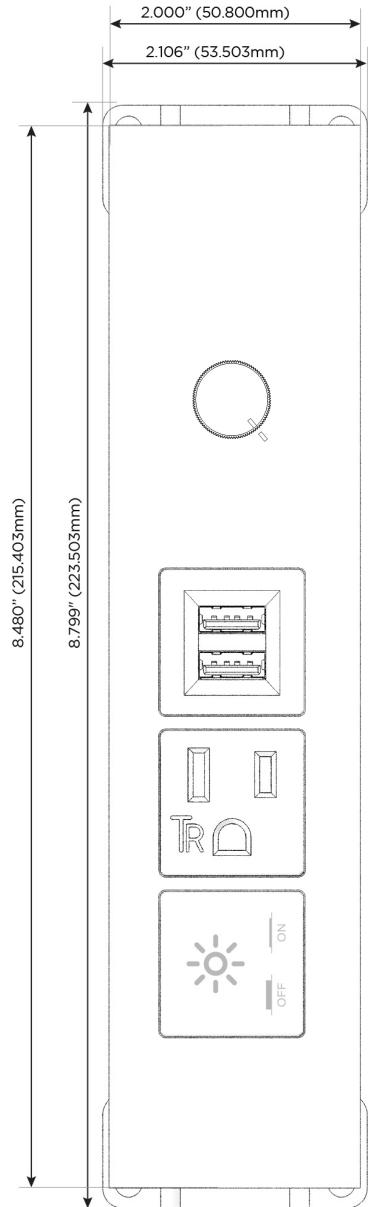

M-POWER-5T

AC POWER & DATA CONNECTIVITY SOLUTION

M-POWER-5T-XAMD-BRSTP

Specs:

Modules/Ports:

- **X** Switched AC
- **A** Tamper Resistant AC Receptacle
- **M** Double USB-A (Fast Charging Ports - 18W)
- **D** Dimmer Switch

X A M D

TOP

Distributed by

Mormax Company, Inc.

8 Westchester Plaza

Elmsford, NY 10523

914-699-0101

sales@mormax.com

mormax.com