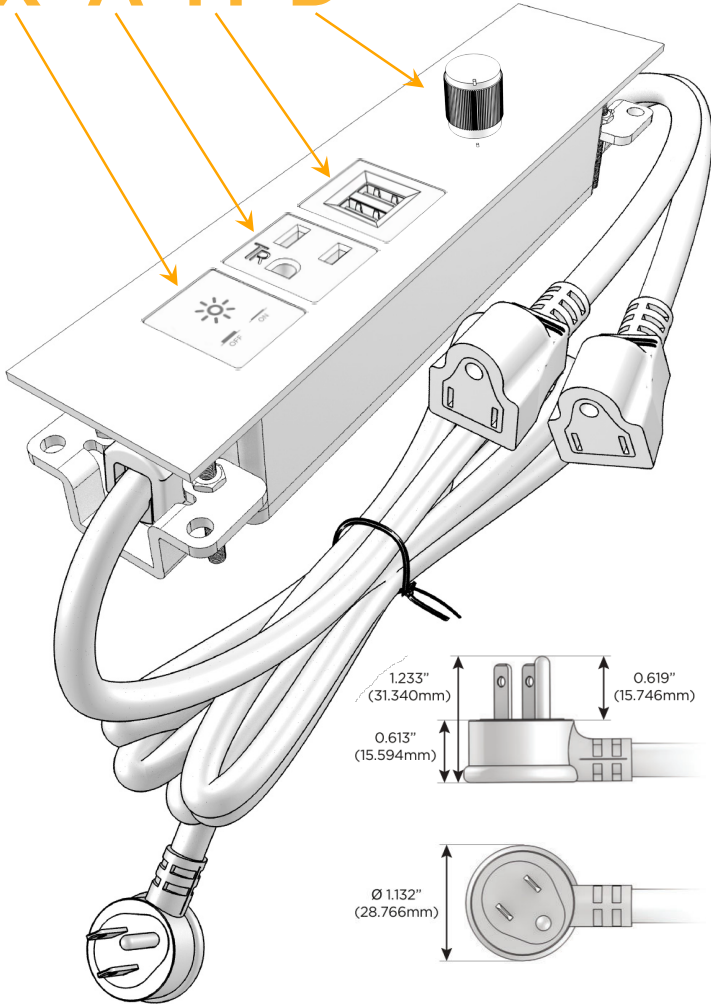

M-POWER-5T

AC POWER & DATA CONNECTIVITY SOLUTION

M-POWER-5T-XAMD-BRSTP

Specs:

Modules/Ports:

- **X** Switched AC
- **A** Tamper Resistant AC Receptacle
- **M** Double USB-A (Fast Charging Ports - 18W)
- **D** Dimmer Switch

X A M D