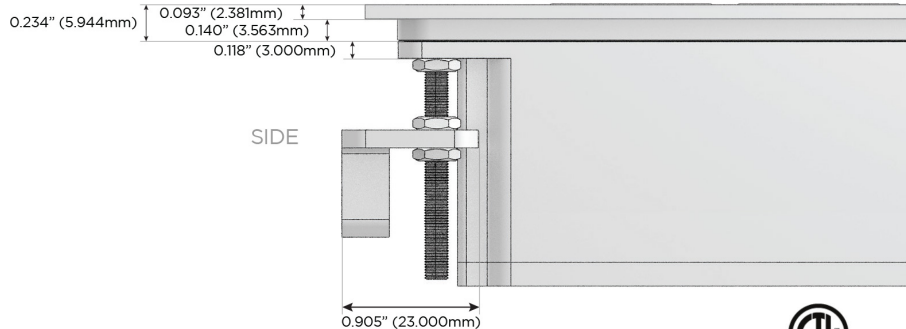

M-POWER-5T

AC POWER & DATA CONNECTIVITY SOLUTION

M-POWER-5T-XAMD-BRSTP

Specs:

Modules/Ports:

- **X** Switched AC
- **A** Tamper Resistant AC Receptacle
- **M** Double USB-A (Fast Charging Ports - 18W)
- **D** Dimmer Switch

X A M D

TOP

Distributed by

Mormax Company, Inc.

8 Westchester Plaza

Elmsford, NY 10523

914-699-0101

sales@mormax.com

mormax.com