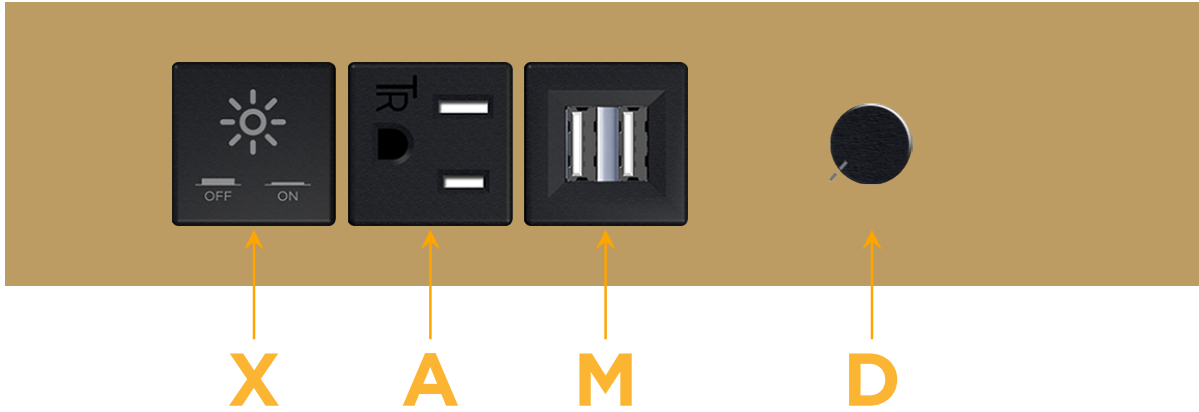

Trim Plate Finish: **BRASS (ZINC/STEEL)**

Custom Finishes Available

M-POWER-5T-XAMD-BRSTP

Features:

Module/Port Options:

- A** Tamper Resistant AC Receptacle
- E** USB-A & USB-C (20W)
- M** Double USB-A (Fast Charging Ports - 18W)
- H** HDMI
- 6** CAT 6
- 12** RJ 12
- X** Switched AC
- Y** 3-Way Switch (Low Voltage)
- V** USB-C (45W High Speed Charging Port)
- S** USB-C (25W High Speed Charging Port)
- R** Switched AC (Rocker Switch)
- D** Dimmer Switch

Plug:

Supplied with Low Profile Flat 45° Angle 120 VAC Plug

Optional Standard Straight 120 VAC Plug

Optional Straight 120 VAC Pass-through Plug

- CLEAN, COMPACT DESIGN
- STREAMLINED
- LOW PROFILE
- SIDE-EXITING CORDS
- PLUG & PLAY
- 6' AC CORD & PLUG (FLAT PLUG STANDARD)
- CUSTOMIZABLE CONFIGURATIONS AND FINISHES
- ETL LISTED FOR MOUNTING IN FURNITURE
- 15A

M-POWER-5T

AC POWER & DATA CONNECTIVITY SOLUTION

M-POWER-5T-XAMD-BRSTP

Specs:

Modules/Ports:

- X** Switched AC
- A** Tamper Resistant AC Receptacle
- M** Double USB-A (Fast Charging Ports - 18W)
- D** Dimmer Switch