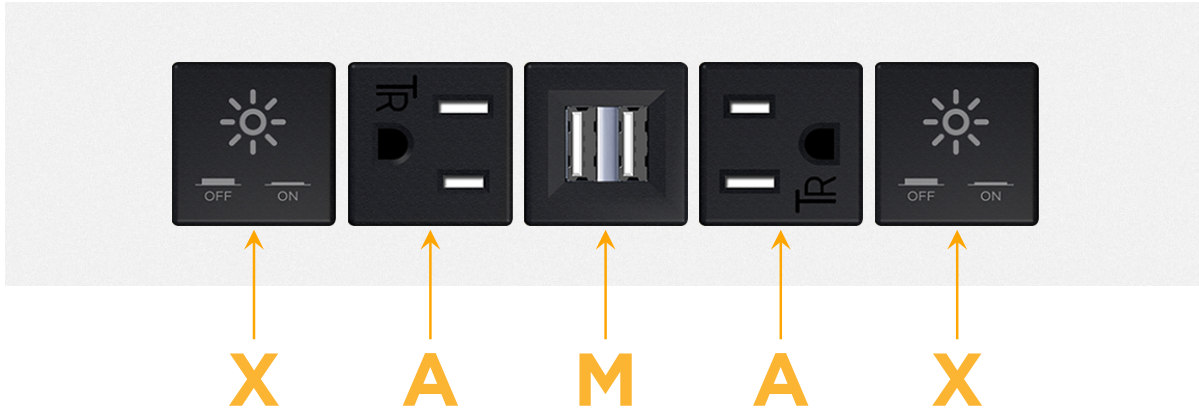

Trim Plate Finish: **WHITE (STEEL)**

Custom Finishes Available

M-POWER-5T-XAMAX-WTP

Features:

Module/Port Options:

- A** Tamper Resistant AC Receptacle
- E** USB-A & USB-C (20W)
- M** Double USB-A (Fast Charging Ports - 18W)
- H** HDMI
- 6** CAT 6
- 12** RJ 12
- X** Switched AC
- Y** 3-Way Switch (Low Voltage)
- V** USB-C (45W High Speed Charging Port)
- S** USB-C (25W High Speed Charging Port)
- R** Switched AC (Rocker Switch)
- D** Dimmer Switch

Plug:

Supplied with Low Profile Flat 45° Angle 120 VAC Plug

Optional Standard Straight 120 VAC Plug

Optional Straight 120 VAC Pass-through Plug

- CLEAN, COMPACT DESIGN
- STREAMLINED
- LOW PROFILE
- SIDE-EXITING CORDS
- PLUG & PLAY
- 6' AC CORD & PLUG (FLAT PLUG STANDARD)
- CUSTOMIZABLE CONFIGURATIONS AND FINISHES
- UL LISTED FOR MOUNTING IN FURNITURE
- 15A

M-POWER-5T

AC POWER & DATA CONNECTIVITY SOLUTION

M-POWER-5T-XAMAX-WTP

Specs:

Modules/Ports:

- X** Switched AC
- A** Tamper Resistant AC Receptacle
- M** Double USB-A (Fast Charging Ports - 18W)

X A M

Distributed by