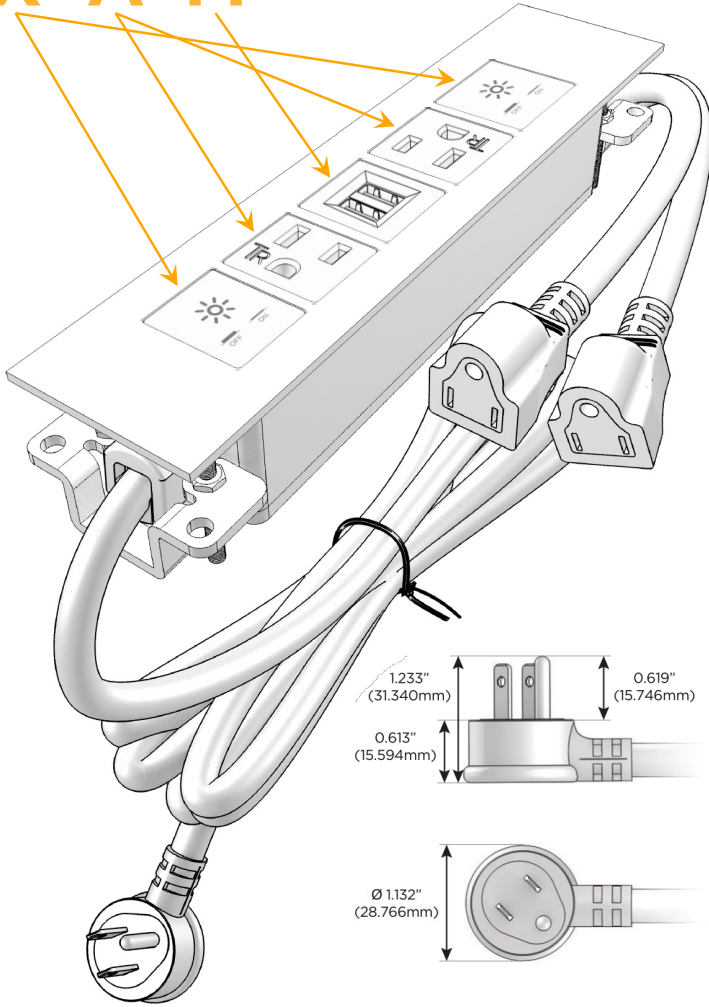

Trim Plate Finish: **WHITE (STEEL)**

Custom Finishes Available

M-POWER-5T-XAMAX-WTP

Features:

Module/Port Options:

- A** Tamper Resistant AC Receptacle
- E** USB-A & USB-C (20W)
- M** Double USB-A (Fast Charging Ports - 18W)
- H** HDMI
- 6** CAT 6
- 12** RJ 12
- X** Switched AC
- Y** 3-Way Switch (Low Voltage)
- V** USB-C (45W High Speed Charging Port)
- S** USB-C (25W High Speed Charging Port)
- R** Switched AC (Rocker Switch)
- D** Dimmer Switch

Plug:

Supplied with Low Profile Flat 45° Angle 120 VAC Plug

Optional Standard Straight 120 VAC Plug

Optional Straight 120 VAC Pass-through Plug

- CLEAN, COMPACT DESIGN
- STREAMLINED
- LOW PROFILE
- SIDE-EXITING CORDS
- PLUG & PLAY
- 6' AC CORD & PLUG (FLAT PLUG STANDARD)
- CUSTOMIZABLE CONFIGURATIONS AND FINISHES
- UL LISTED FOR MOUNTING IN FURNITURE
- 15A

M-POWER-5T

AC POWER & DATA CONNECTIVITY SOLUTION

M-POWER-5T-XAMAX-WTP

Specs:

Modules/Ports:

- X** Switched AC
- A** Tamper Resistant AC Receptacle
- M** Double USB-A (Fast Charging Ports - 18W)

X A M

Distributed by