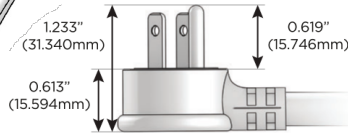

M-POWER-5T

AC POWER & DATA CONNECTIVITY SOLUTION

M-POWER-5T-XAMAX-WTP

Specs:

Modules/Ports:

- X** Switched AC
- A** Tamper Resistant AC Receptacle
- M** Double USB-A (Fast Charging Ports - 18W)

X A M

Distributed by