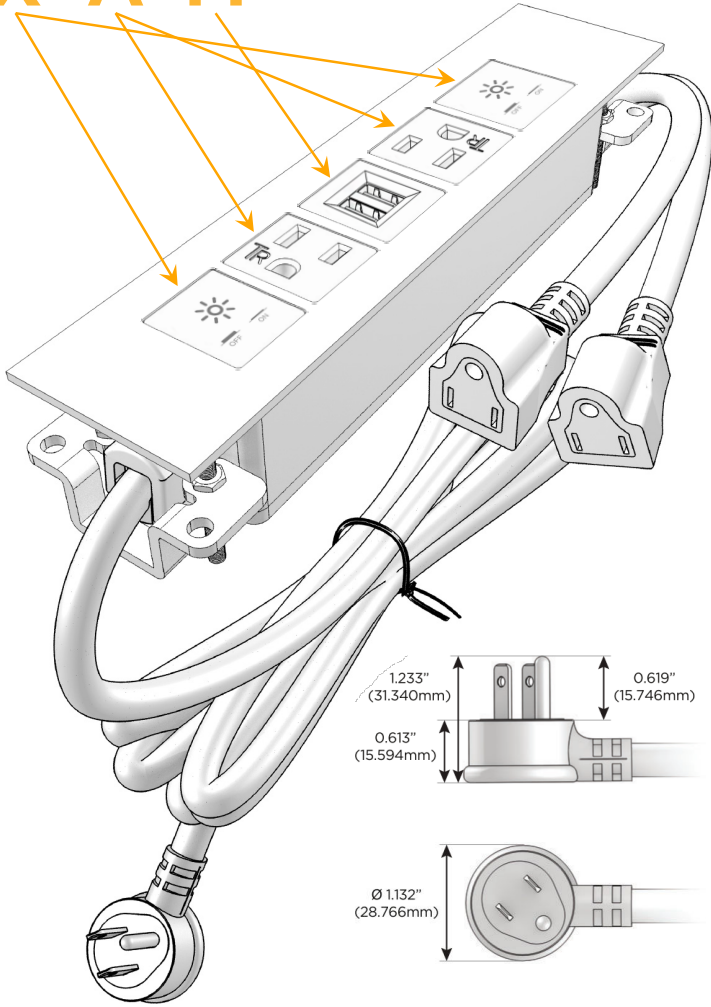

M-POWER-5T

AC POWER & DATA CONNECTIVITY SOLUTION

M-POWER-5T-XAMAX-WATP

Specs:

Modules/Ports:

- **X** Switched AC
- **A** Tamper Resistant AC Receptacle
- **M** Double USB-A (Fast Charging Ports - 18W)

X A M