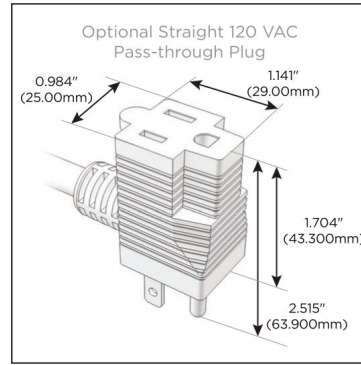

M-POWER-5T

AC POWER & DATA CONNECTIVITY SOLUTION

M-POWER-5T-XAMAX-WATP

Specs:

Modules/Ports:

- **X** Switched AC
- **A** Tamper Resistant AC Receptacle
- **M** Double USB-A (Fast Charging Ports - 18W)

X A M