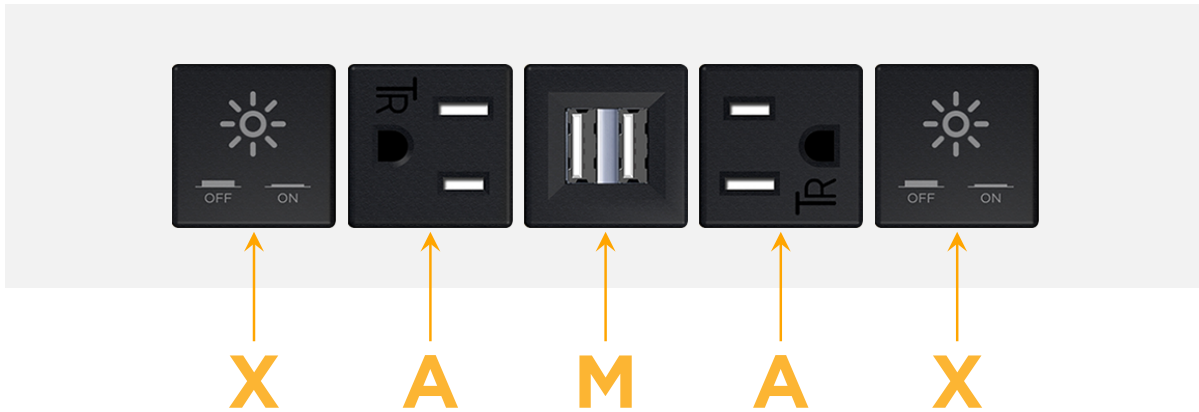

M-POWER-5T

AC POWER & DATA CONNECTIVITY SOLUTION

M-POWER-5T-XAMAX-WATP

Distributed by

Mormax Company, Inc.

8 Westchester Plaza

Elmsford, NY 10523

914-699-0101

sales@mormax.com

mormax.com

Metro Light & Power's line of power & data solutions offers sophisticated design elements combined with greater ease of installation. Streamlined and low-profile, enhanced by side-exiting cords, our outlets advance the industry with their cutting edge look and feel. We believe flexibility is key, and we provide a variety of mounting options, including the ability to mount in limited spaces. Our outlets are available in many finishes and configurations, in addition to a custom color and finish capability for our clients.

Trim Plate Finish: **WHITE (ABS)**

Custom Finishes Available

M-POWER-5T-XAMAX-WATP

Features:

Module/Port Options:

- **A** Tamper Resistant AC Receptacle
- **E** USB-A & USB-C (20W)
- **M** Double USB-A (Fast Charging Ports - 18W)
- **H** HDMI
- **6** CAT 6
- **12** RJ 12
- **X** Switched AC
- **Y** 3-Way Switch (Low Voltage)
- **V** USB-C (45W High Speed Charging Port)
- **S** USB-C (25W High Speed Charging Port)
- **R** Switched AC (Rocker Switch)
- **D** Dimmer Switch

Plug:

Supplied with Low Profile Flat 45° Angle 120 VAC Plug

Optional Standard Straight 120 VAC Plug

Optional Straight 120 VAC Pass-through Plug

- CLEAN, COMPACT DESIGN
- STREAMLINED
- LOW PROFILE
- SIDE-EXITING CORDS
- PLUG & PLAY
- 6' AC CORD & PLUG (FLAT PLUG STANDARD)
- CUSTOMIZABLE CONFIGURATIONS AND FINISHES
- UL LISTED FOR MOUNTING IN FURNITURE
- 15A