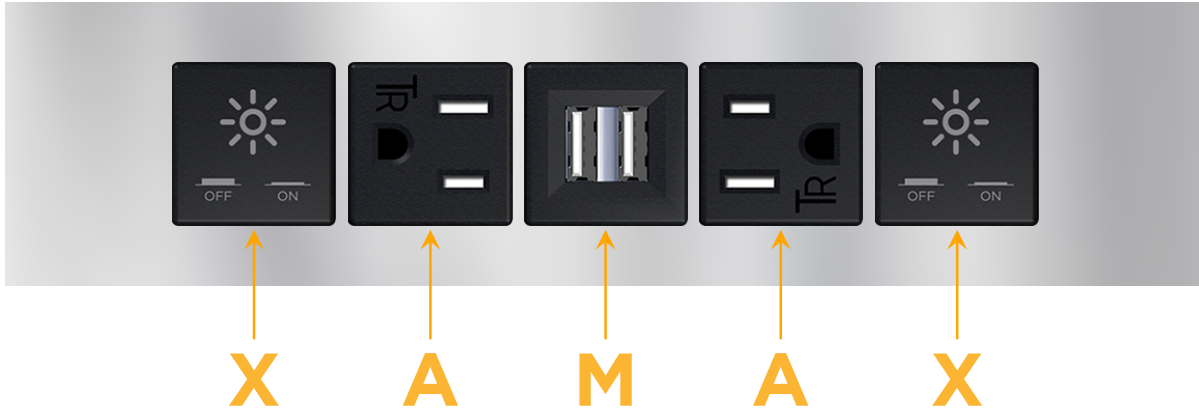

Trim Plate Finish: **STAINLESS STEEL MIRROR FINISH**

Custom Finishes Available

M-POWER-5T-XAMAX-SS8TP

Features:

Module/Port Options:

- A** Tamper Resistant AC Receptacle
- E** USB-A & USB-C (20W)
- M** Double USB-A (Fast Charging Ports - 18W)
- H** HDMI
- 6** CAT 6
- 12** RJ 12
- X** Switched AC
- Y** 3-Way Switch (Low Voltage)
- V** USB-C (45W High Speed Charging Port)
- S** USB-C (25W High Speed Charging Port)
- R** Switched AC (Rocker Switch)
- D** Dimmer Switch

Plug:

Supplied with Low Profile Flat 45° Angle 120 VAC Plug

Optional Standard Straight 120 VAC Plug

Optional Straight 120 VAC Pass-through Plug

- CLEAN, COMPACT DESIGN
- STREAMLINED
- LOW PROFILE
- SIDE-EXITING CORDS
- PLUG & PLAY
- 6' AC CORD & PLUG (FLAT PLUG STANDARD)
- CUSTOMIZABLE CONFIGURATIONS AND FINISHES
- UL LISTED FOR MOUNTING IN FURNITURE
- 15A

M-POWER-5T

AC POWER & DATA CONNECTIVITY SOLUTION

M-POWER-5T-XAMAX-SS8TP

Specs:

Modules/Ports:

- X** Switched AC
- A** Tamper Resistant AC Receptacle
- M** Double USB-A (Fast Charging Ports - 18W)

X A M

Distributed by