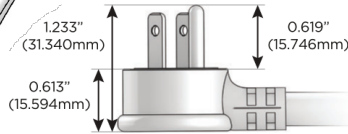

M-POWER-5T

AC POWER & DATA CONNECTIVITY SOLUTION

M-POWER-5T-XAMAX-SS8TP

Specs:

Modules/Ports:

- X** Switched AC
- A** Tamper Resistant AC Receptacle
- M** Double USB-A (Fast Charging Ports - 18W)

X A M

Distributed by