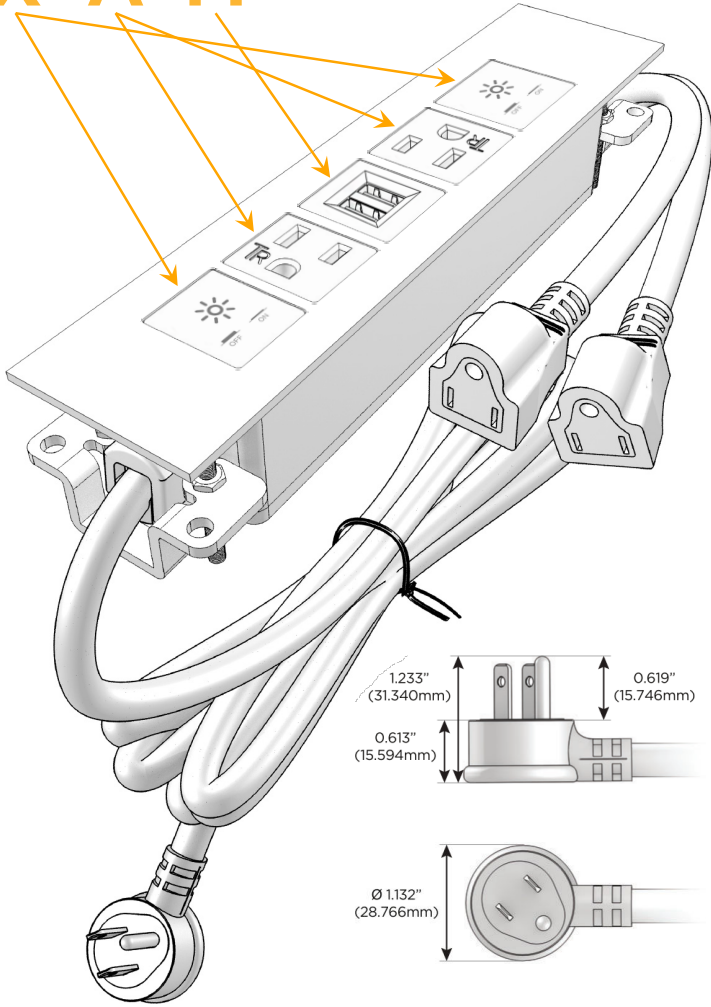

Trim Plate Finish: **STAINLESS STEEL MIRROR FINISH**

Custom Finishes Available

M-POWER-5T-XAMAX-SS8TP

Features:

Module/Port Options:

- A** Tamper Resistant AC Receptacle
- E** USB-A & USB-C (20W)
- M** Double USB-A (Fast Charging Ports - 18W)
- H** HDMI
- 6** CAT 6
- 12** RJ 12
- X** Switched AC
- Y** 3-Way Switch (Low Voltage)
- V** USB-C (45W High Speed Charging Port)
- S** USB-C (25W High Speed Charging Port)
- R** Switched AC (Rocker Switch)
- D** Dimmer Switch

Plug:

Supplied with Low Profile Flat 45° Angle 120 VAC Plug

Optional Standard Straight 120 VAC Plug

Optional Straight 120 VAC Pass-through Plug

- CLEAN, COMPACT DESIGN
- STREAMLINED
- LOW PROFILE
- SIDE-EXITING CORDS
- PLUG & PLAY
- 6' AC CORD & PLUG (FLAT PLUG STANDARD)
- CUSTOMIZABLE CONFIGURATIONS AND FINISHES
- UL LISTED FOR MOUNTING IN FURNITURE
- 15A

M-POWER-5T

AC POWER & DATA CONNECTIVITY SOLUTION

M-POWER-5T-XAMAX-SS8TP

Specs:

Modules/Ports:

- X** Switched AC
- A** Tamper Resistant AC Receptacle
- M** Double USB-A (Fast Charging Ports - 18W)

X A M

Distributed by