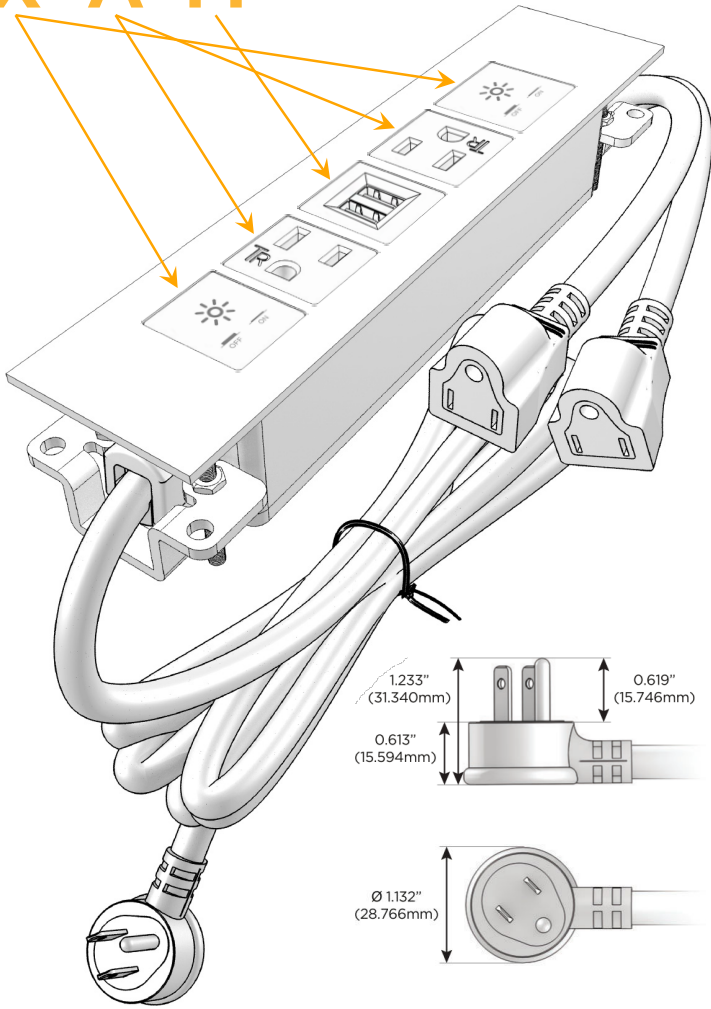

Trim Plate Finish: **STAINLESS STEEL BRUSHED**

Custom Finishes Available

M-POWER-5T-XAMAX-SS4TP

Features:

Module/Port Options:

- A** Tamper Resistant AC Receptacle
- E** USB-A & USB-C (20W)
- M** Double USB-A (Fast Charging Ports - 18W)
- H** HDMI
- 6** CAT 6
- 12** RJ 12
- X** Switched AC
- Y** 3-Way Switch (Low Voltage)
- V** USB-C (45W High Speed Charging Port)
- S** USB-C (25W High Speed Charging Port)
- R** Switched AC (Rocker Switch)
- D** Dimmer Switch

Plug:

Supplied with Low Profile Flat 45° Angle 120 VAC Plug

Optional Standard Straight 120 VAC Plug

Optional Straight 120 VAC Pass-through Plug

- CLEAN, COMPACT DESIGN
- STREAMLINED
- LOW PROFILE
- SIDE-EXITING CORDS
- PLUG & PLAY
- 6' AC CORD & PLUG (FLAT PLUG STANDARD)
- CUSTOMIZABLE CONFIGURATIONS AND FINISHES
- UL LISTED FOR MOUNTING IN FURNITURE
- 15A

M-POWER-5T

AC POWER & DATA CONNECTIVITY SOLUTION

M-POWER-5T-XAMAX-SS4TP

Specs:

Modules/Ports:

- X** Switched AC
- A** Tamper Resistant AC Receptacle
- M** Double USB-A (Fast Charging Ports - 18W)

X A M

Distributed by