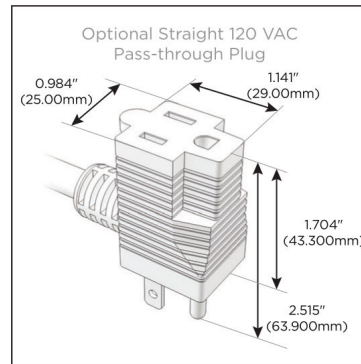

Plug:

Supplied with Low Profile Flat 45° Angle 120 VAC Plug

Optional Standard Straight 120 VAC Plug

Optional Straight 120 VAC Pass-through Plug

- CLEAN, COMPACT DESIGN
- STREAMLINED
- LOW PROFILE
- SIDE-EXITING CORDS
- PLUG & PLAY
- 6' AC CORD & PLUG (FLAT PLUG STANDARD)
- CUSTOMIZABLE CONFIGURATIONS AND FINISHES
- UL LISTED FOR MOUNTING IN FURNITURE
- 15A

M-POWER-5T

AC POWER & DATA CONNECTIVITY SOLUTION

M-POWER-5T-XAMAX-SS4TP

Specs:

Modules/Ports:

- X** Switched AC
- A** Tamper Resistant AC Receptacle
- M** Double USB-A (Fast Charging Ports - 18W)

X A M

Distributed by