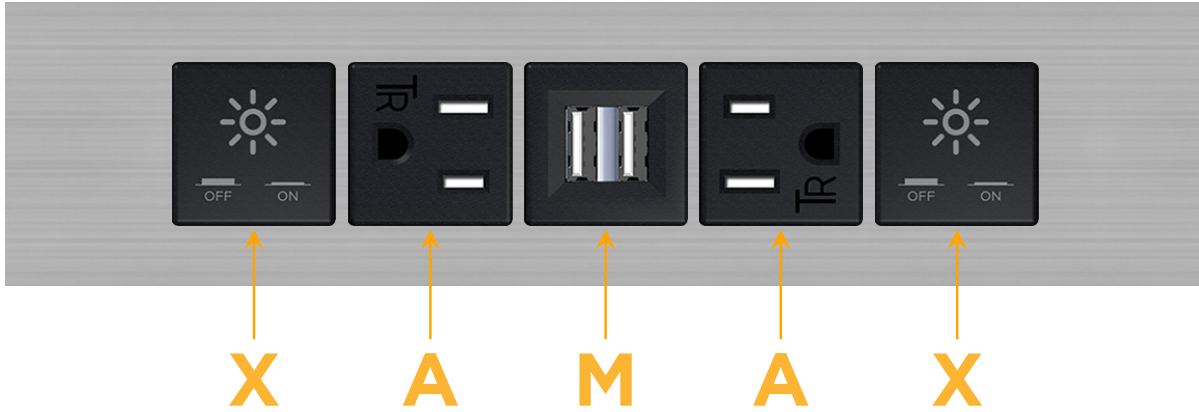

Trim Plate Finish: **STAINLESS STEEL BRUSHED**

Custom Finishes Available

M-POWER-5T-XAMAX-SS4TP

Features:

Module/Port Options:

- A** Tamper Resistant AC Receptacle
- E** USB-A & USB-C (20W)
- M** Double USB-A (Fast Charging Ports - 18W)
- H** HDMI
- 6** CAT 6
- 12** RJ 12
- X** Switched AC
- Y** 3-Way Switch (Low Voltage)
- V** USB-C (45W High Speed Charging Port)
- S** USB-C (25W High Speed Charging Port)
- R** Switched AC (Rocker Switch)
- D** Dimmer Switch

Plug:

Supplied with Low Profile Flat 45° Angle 120 VAC Plug

Optional Standard Straight 120 VAC Plug

Optional Straight 120 VAC Pass-through Plug

- CLEAN, COMPACT DESIGN
- STREAMLINED
- LOW PROFILE
- SIDE-EXITING CORDS
- PLUG & PLAY
- 6' AC CORD & PLUG (FLAT PLUG STANDARD)
- CUSTOMIZABLE CONFIGURATIONS AND FINISHES
- UL LISTED FOR MOUNTING IN FURNITURE
- 15A

M-POWER-5T

AC POWER & DATA CONNECTIVITY SOLUTION

M-POWER-5T-XAMAX-SS4TP

Specs:

Modules/Ports:

- X** Switched AC
- A** Tamper Resistant AC Receptacle
- M** Double USB-A (Fast Charging Ports - 18W)

X A M

Distributed by