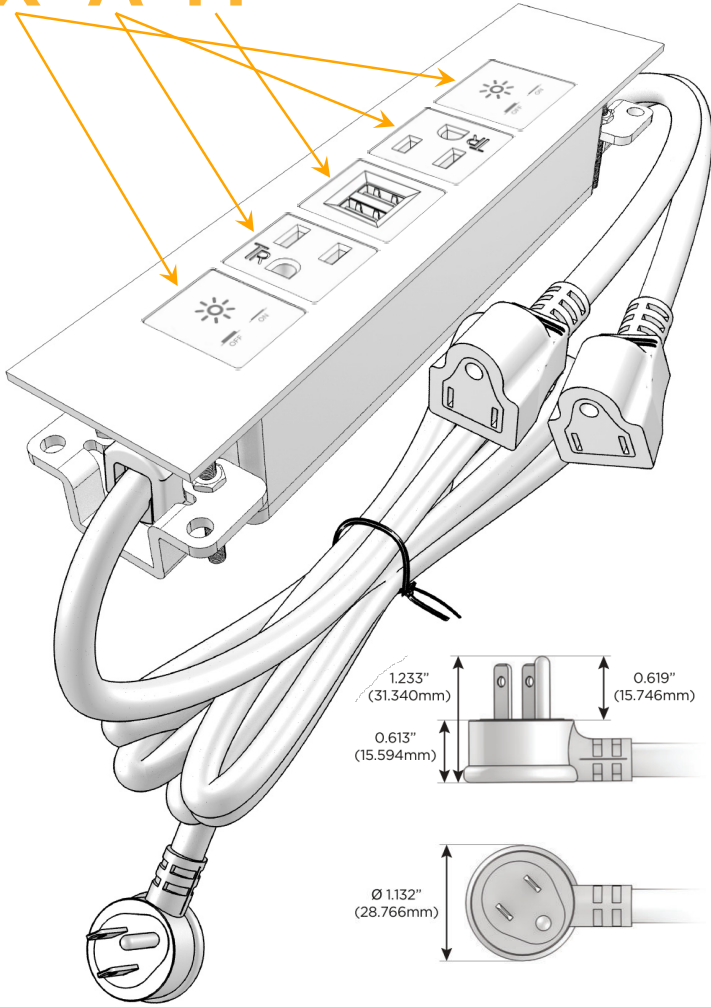

Trim Plate Finish: **BRUSHED STAINLESS (ABS)**

Custom Finishes Available

M-POWER-5T-XAMAX-SS4ATP

Features:

Module/Port Options:

- A** Tamper Resistant AC Receptacle
- E** USB-A & USB-C (20W)
- M** Double USB-A (Fast Charging Ports - 18W)
- H** HDMI
- 6** CAT 6
- 12** RJ 12
- X** Switched AC
- Y** 3-Way Switch (Low Voltage)
- V** USB-C (45W High Speed Charging Port)
- S** USB-C (25W High Speed Charging Port)
- R** Switched AC (Rocker Switch)
- D** Dimmer Switch

Plug:

Supplied with Low Profile Flat 45° Angle 120 VAC Plug

Optional Standard Straight 120 VAC Plug

Optional Straight 120 VAC Pass-through Plug

- CLEAN, COMPACT DESIGN
- STREAMLINED
- LOW PROFILE
- SIDE-EXITING CORDS
- PLUG & PLAY
- 6' AC CORD & PLUG (FLAT PLUG STANDARD)
- CUSTOMIZABLE CONFIGURATIONS AND FINISHES
- UL LISTED FOR MOUNTING IN FURNITURE
- 15A

M-POWER-5T

AC POWER & DATA CONNECTIVITY SOLUTION

M-POWER-5T-XAMAX-SS4ATP

Specs:

Modules/Ports:

- X** Switched AC
- A** Tamper Resistant AC Receptacle
- M** Double USB-A (Fast Charging Ports - 18W)

X A M

Distributed by