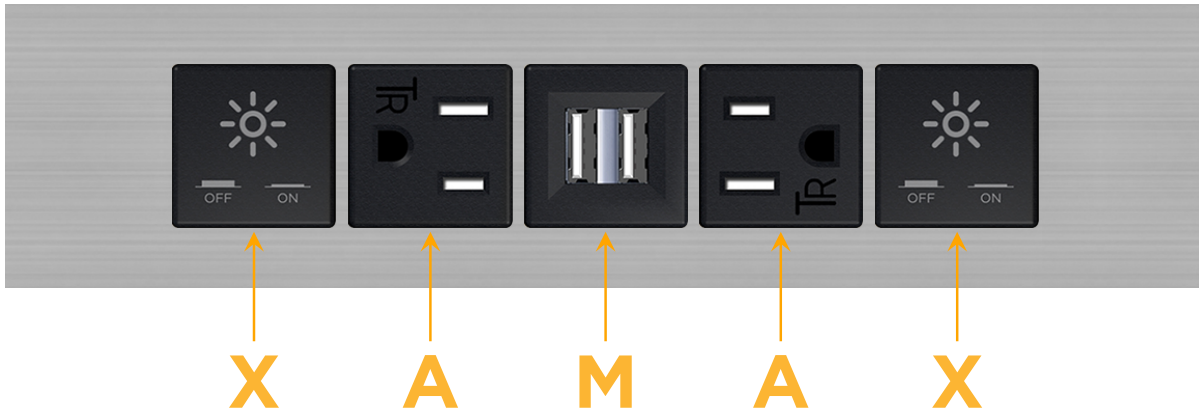

Trim Plate Finish: **BRUSHED STAINLESS (ABS)**

Custom Finishes Available

M-POWER-5T-XAMAX-SS4ATP

Features:

Module/Port Options:

- A** Tamper Resistant AC Receptacle
- E** USB-A & USB-C (20W)
- M** Double USB-A (Fast Charging Ports - 18W)
- H** HDMI
- 6** CAT 6
- 12** RJ 12
- X** Switched AC
- Y** 3-Way Switch (Low Voltage)
- V** USB-C (45W High Speed Charging Port)
- S** USB-C (25W High Speed Charging Port)
- R** Switched AC (Rocker Switch)
- D** Dimmer Switch

Plug:

Supplied with Low Profile Flat 45° Angle 120 VAC Plug

Optional Standard Straight 120 VAC Plug

Optional Straight 120 VAC Pass-through Plug

- CLEAN, COMPACT DESIGN
- STREAMLINED
- LOW PROFILE
- SIDE-EXITING CORDS
- PLUG & PLAY
- 6' AC CORD & PLUG (FLAT PLUG STANDARD)
- CUSTOMIZABLE CONFIGURATIONS AND FINISHES
- UL LISTED FOR MOUNTING IN FURNITURE
- 15A

M-POWER-5T

AC POWER & DATA CONNECTIVITY SOLUTION

M-POWER-5T-XAMAX-SS4ATP

Specs:

Modules/Ports:

- X** Switched AC
- A** Tamper Resistant AC Receptacle
- M** Double USB-A (Fast Charging Ports - 18W)

X A M

Distributed by