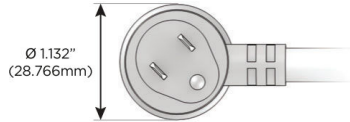

Plug:

Supplied with Low Profile Flat 45° Angle 120 VAC Plug

Optional Standard Straight 120 VAC Plug

Optional Straight 120 VAC Pass-through Plug

- CLEAN, COMPACT DESIGN
- STREAMLINED
- LOW PROFILE
- SIDE-EXITING CORDS
- PLUG & PLAY
- 6' AC CORD & PLUG (FLAT PLUG STANDARD)
- CUSTOMIZABLE CONFIGURATIONS AND FINISHES
- UL LISTED FOR MOUNTING IN FURNITURE
- 15A

M-POWER-5T

AC POWER & DATA CONNECTIVITY SOLUTION

M-POWER-5T-XAMAX-SS4ATP

Specs:

Modules/Ports:

- X** Switched AC
- A** Tamper Resistant AC Receptacle
- M** Double USB-A (Fast Charging Ports - 18W)

X A M

Distributed by