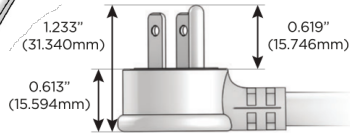

M-POWER-5T

AC POWER & DATA CONNECTIVITY SOLUTION

M-POWER-5T-XAMAX-SS4ATP

Specs:

Modules/Ports:

- X** Switched AC
- A** Tamper Resistant AC Receptacle
- M** Double USB-A (Fast Charging Ports - 18W)

X A M

Distributed by