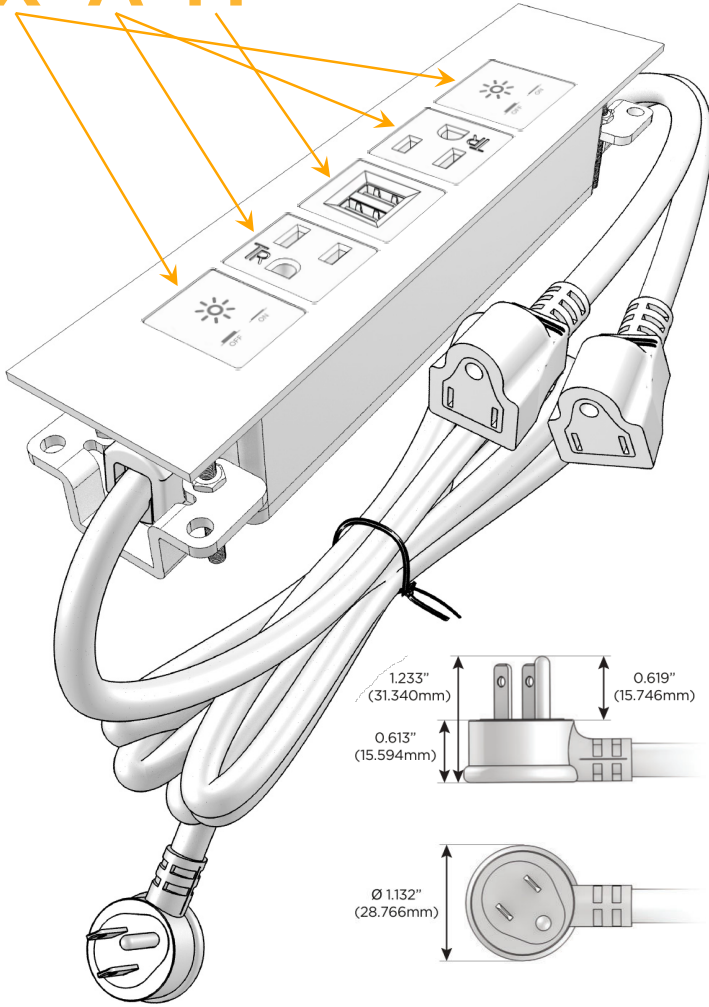

Trim Plate Finish: **SATIN NICKEL (ABS)**

Custom Finishes Available

M-POWER-5T-XAMAX-SATP

Features:

Module/Port Options:

- A** Tamper Resistant AC Receptacle
- E** USB-A & USB-C (20W)
- M** Double USB-A (Fast Charging Ports - 18W)
- H** HDMI
- 6** CAT 6
- 12** RJ 12
- X** Switched AC
- Y** 3-Way Switch (Low Voltage)
- V** USB-C (45W High Speed Charging Port)
- S** USB-C (25W High Speed Charging Port)
- R** Switched AC (Rocker Switch)
- D** Dimmer Switch

Plug:

Supplied with Low Profile Flat 45° Angle 120 VAC Plug

Optional Standard Straight 120 VAC Plug

Optional Straight 120 VAC Pass-through Plug

- CLEAN, COMPACT DESIGN
- STREAMLINED
- LOW PROFILE
- SIDE-EXITING CORDS
- PLUG & PLAY
- 6' AC CORD & PLUG (FLAT PLUG STANDARD)
- CUSTOMIZABLE CONFIGURATIONS AND FINISHES
- UL LISTED FOR MOUNTING IN FURNITURE
- 15A

M-POWER-5T

AC POWER & DATA CONNECTIVITY SOLUTION

M-POWER-5T-XAMAX-SATP

Specs:

Modules/Ports:

- X** Switched AC
- A** Tamper Resistant AC Receptacle
- M** Double USB-A (Fast Charging Ports - 18W)

X A M

Distributed by