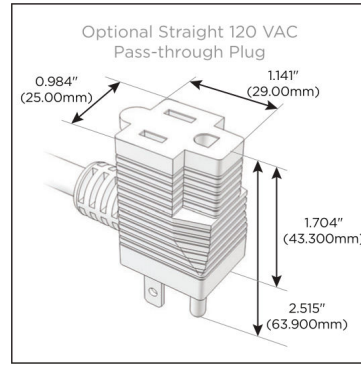

Plug:

Supplied with Low Profile Flat 45° Angle 120 VAC Plug

Optional Standard Straight 120 VAC Plug

Optional Straight 120 VAC Pass-through Plug

- CLEAN, COMPACT DESIGN
- STREAMLINED
- LOW PROFILE
- SIDE-EXITING CORDS
- PLUG & PLAY
- 6' AC CORD & PLUG (FLAT PLUG STANDARD)
- CUSTOMIZABLE CONFIGURATIONS AND FINISHES
- UL LISTED FOR MOUNTING IN FURNITURE
- 15A

M-POWER-5T

AC POWER & DATA CONNECTIVITY SOLUTION

M-POWER-5T-XAMAX-SATP

Specs:

Modules/Ports:

- X** Switched AC
- A** Tamper Resistant AC Receptacle
- M** Double USB-A (Fast Charging Ports - 18W)

X A M

Distributed by