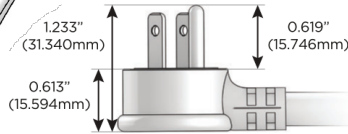

M-POWER-5T

AC POWER & DATA CONNECTIVITY SOLUTION

M-POWER-5T-XAMAX-SATP

Specs:

Modules/Ports:

- X** Switched AC
- A** Tamper Resistant AC Receptacle
- M** Double USB-A (Fast Charging Ports - 18W)

X A M

Distributed by