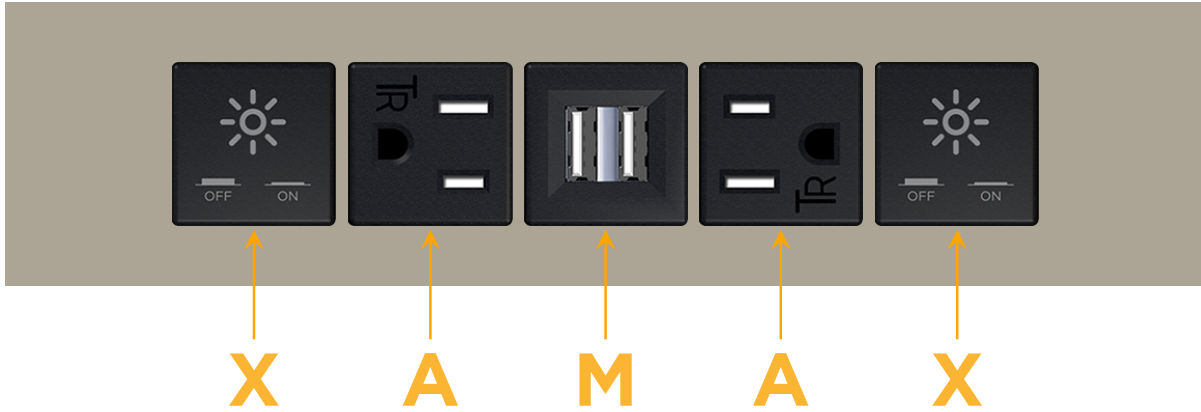

Trim Plate Finish: **SATIN NICKEL (ABS)**

Custom Finishes Available

M-POWER-5T-XAMAX-SATP

Features:

Module/Port Options:

- A** Tamper Resistant AC Receptacle
- E** USB-A & USB-C (20W)
- M** Double USB-A (Fast Charging Ports - 18W)
- H** HDMI
- 6** CAT 6
- 12** RJ 12
- X** Switched AC
- Y** 3-Way Switch (Low Voltage)
- V** USB-C (45W High Speed Charging Port)
- S** USB-C (25W High Speed Charging Port)
- R** Switched AC (Rocker Switch)
- D** Dimmer Switch

Plug:

Supplied with Low Profile Flat 45° Angle 120 VAC Plug

Optional Standard Straight 120 VAC Plug

Optional Straight 120 VAC Pass-through Plug

- CLEAN, COMPACT DESIGN
- STREAMLINED
- LOW PROFILE
- SIDE-EXITING CORDS
- PLUG & PLAY
- 6' AC CORD & PLUG (FLAT PLUG STANDARD)
- CUSTOMIZABLE CONFIGURATIONS AND FINISHES
- UL LISTED FOR MOUNTING IN FURNITURE
- 15A

M-POWER-5T

AC POWER & DATA CONNECTIVITY SOLUTION

M-POWER-5T-XAMAX-SATP

Specs:

Modules/Ports:

- X** Switched AC
- A** Tamper Resistant AC Receptacle
- M** Double USB-A (Fast Charging Ports - 18W)

X A M

Distributed by