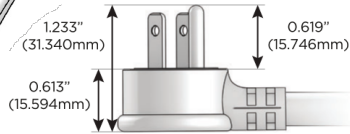

M-POWER-5T

AC POWER & DATA CONNECTIVITY SOLUTION

M-POWER-5T-XAMAX-S3ATP

Specs:

Modules/Ports:

- X** Switched AC
- A** Tamper Resistant AC Receptacle
- M** Double USB-A (Fast Charging Ports - 18W)

X A M

Distributed by