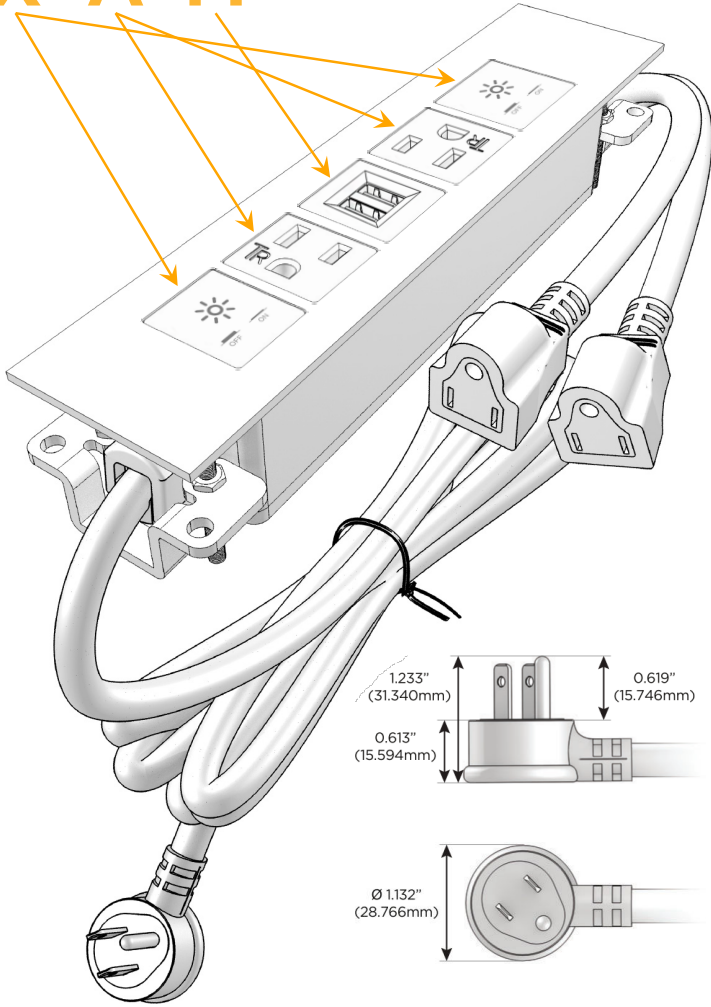

Trim Plate Finish: **GUNMETAL (ABS)**

Custom Finishes Available

M-POWER-5T-XAMAX-S3ATP

Features:

Module/Port Options:

- A** Tamper Resistant AC Receptacle
- E** USB-A & USB-C (20W)
- M** Double USB-A (Fast Charging Ports - 18W)
- H** HDMI
- 6** CAT 6
- 12** RJ 12
- X** Switched AC
- Y** 3-Way Switch (Low Voltage)
- V** USB-C (45W High Speed Charging Port)
- S** USB-C (25W High Speed Charging Port)
- R** Switched AC (Rocker Switch)
- D** Dimmer Switch

Plug:

Supplied with Low Profile Flat 45° Angle 120 VAC Plug

Optional Standard Straight 120 VAC Plug

Optional Straight 120 VAC Pass-through Plug

- CLEAN, COMPACT DESIGN
- STREAMLINED
- LOW PROFILE
- SIDE-EXITING CORDS
- PLUG & PLAY
- 6' AC CORD & PLUG (FLAT PLUG STANDARD)
- CUSTOMIZABLE CONFIGURATIONS AND FINISHES
- UL LISTED FOR MOUNTING IN FURNITURE
- 15A

M-POWER-5T

AC POWER & DATA CONNECTIVITY SOLUTION

M-POWER-5T-XAMAX-S3ATP

Specs:

Modules/Ports:

- X** Switched AC
- A** Tamper Resistant AC Receptacle
- M** Double USB-A (Fast Charging Ports - 18W)

X A M

Distributed by