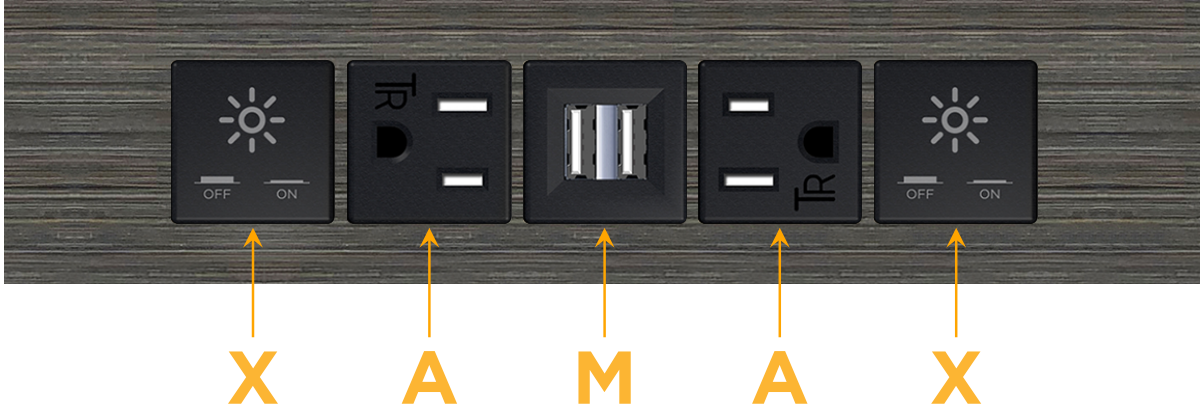

Trim Plate Finish: **GUNMETAL (ABS)**

Custom Finishes Available

M-POWER-5T-XAMAX-S3ATP

Features:

Module/Port Options:

- A** Tamper Resistant AC Receptacle
- E** USB-A & USB-C (20W)
- M** Double USB-A (Fast Charging Ports - 18W)
- H** HDMI
- 6** CAT 6
- 12** RJ 12
- X** Switched AC
- Y** 3-Way Switch (Low Voltage)
- V** USB-C (45W High Speed Charging Port)
- S** USB-C (25W High Speed Charging Port)
- R** Switched AC (Rocker Switch)
- D** Dimmer Switch

Plug:

Supplied with Low Profile Flat 45° Angle 120 VAC Plug

Optional Standard Straight 120 VAC Plug

Optional Straight 120 VAC Pass-through Plug

- CLEAN, COMPACT DESIGN
- STREAMLINED
- LOW PROFILE
- SIDE-EXITING CORDS
- PLUG & PLAY
- 6' AC CORD & PLUG (FLAT PLUG STANDARD)
- CUSTOMIZABLE CONFIGURATIONS AND FINISHES
- UL LISTED FOR MOUNTING IN FURNITURE
- 15A

M-POWER-5T

AC POWER & DATA CONNECTIVITY SOLUTION

M-POWER-5T-XAMAX-S3ATP

Specs:

Modules/Ports:

- X** Switched AC
- A** Tamper Resistant AC Receptacle
- M** Double USB-A (Fast Charging Ports - 18W)

X A M

Distributed by