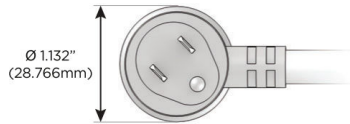

Plug:

Supplied with Low Profile Flat 45° Angle 120 VAC Plug

Optional Standard Straight 120 VAC Plug

Optional Straight 120 VAC Pass-through Plug

- CLEAN, COMPACT DESIGN
- STREAMLINED
- LOW PROFILE
- SIDE-EXITING CORDS
- PLUG & PLAY
- 6' AC CORD & PLUG (FLAT PLUG STANDARD)
- CUSTOMIZABLE CONFIGURATIONS AND FINISHES
- UL LISTED FOR MOUNTING IN FURNITURE
- 15A

M-POWER-5T

AC POWER & DATA CONNECTIVITY SOLUTION

M-POWER-5T-XAMAX-S3ATP

Specs:

Modules/Ports:

- X** Switched AC
- A** Tamper Resistant AC Receptacle
- M** Double USB-A (Fast Charging Ports - 18W)

X A M

Distributed by