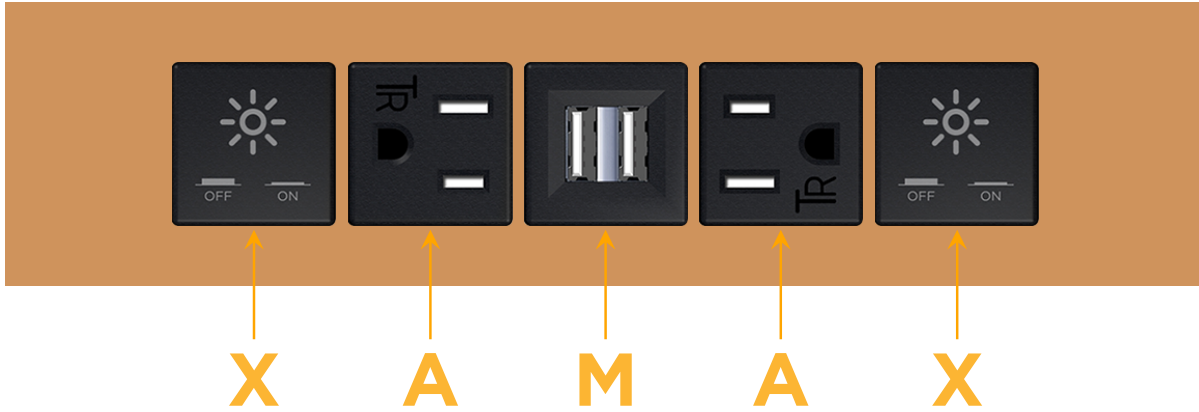

M-POWER-5T

AC POWER & DATA CONNECTIVITY SOLUTION

M-POWER-5T-XAMAX-CTP

Distributed by

Mormax Company, Inc.

8 Westchester Plaza

Elmsford, NY 10523

914-699-0101

sales@mormax.com

mormax.com

Metro Light & Power's line of power & data solutions offers sophisticated design elements combined with greater ease of installation. Streamlined and low-profile, enhanced by side-exiting cords, our outlets advance the industry with their cutting edge look and feel. We believe flexibility is key, and we provide a variety of mounting options, including the ability to mount in limited spaces. Our outlets are available in many finishes and configurations, in addition to a custom color and finish capability for our clients.

Trim Plate Finish: **SOLID COPPER**

Custom Finishes Available

M-POWER-5T-XAMAX-CTP

Features:

Module/Port Options:

- **A** Tamper Resistant AC Receptacle
- **E** USB-A & USB-C (20W)
- **M** Double USB-A (Fast Charging Ports - 18W)
- **H** HDMI
- **6** CAT 6
- **12** RJ 12
- **X** Switched AC
- **Y** 3-Way Switch (Low Voltage)
- **V** USB-C (45W High Speed Charging Port)
- **S** USB-C (25W High Speed Charging Port)
- **R** Switched AC (Rocker Switch)
- **D** Dimmer Switch

Plug:

Supplied with Low Profile Flat 45° Angle 120 VAC Plug

Optional Standard Straight 120 VAC Plug

Optional Straight 120 VAC Pass-through Plug

- CLEAN, COMPACT DESIGN
- STREAMLINED
- LOW PROFILE
- SIDE-EXITING CORDS
- PLUG & PLAY
- 6' AC CORD & PLUG (FLAT PLUG STANDARD)
- CUSTOMIZABLE CONFIGURATIONS AND FINISHES
- UL LISTED FOR MOUNTING IN FURNITURE
- 15A