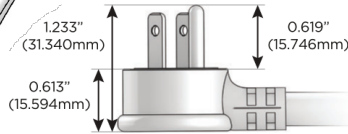

### Plug:

Supplied with Low Profile Flat 45° Angle 120 VAC Plug

Optional Standard Straight 120 VAC Plug

Optional Straight 120 VAC Pass-through Plug

- CLEAN, COMPACT DESIGN
- STREAMLINED
- LOW PROFILE
- SIDE-EXITING CORDS
- PLUG & PLAY
- 6' AC CORD & PLUG (FLAT PLUG STANDARD)
- CUSTOMIZABLE CONFIGURATIONS AND FINISHES
- UL LISTED FOR MOUNTING IN FURNITURE
- 15A

# M-POWER-5T

AC POWER & DATA CONNECTIVITY SOLUTION

M-POWER-5T-XAMAX-CTP

Specs:

**Modules/Ports:**

- X** Switched AC
- A** Tamper Resistant AC Receptacle
- M** Double USB-A (Fast Charging Ports - 18W)

**X A M**