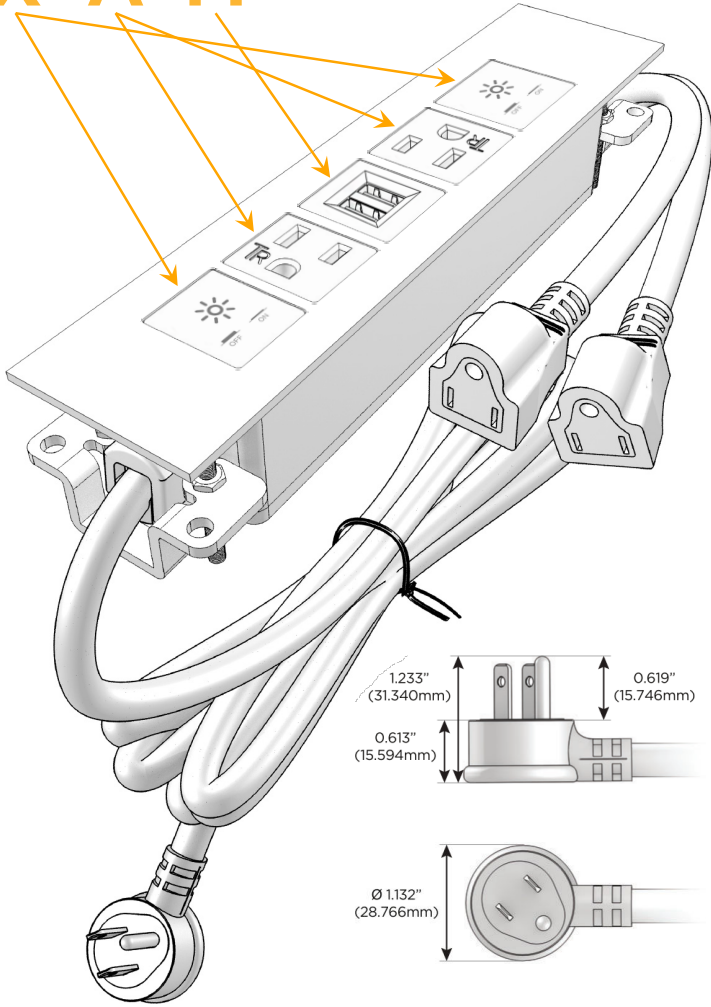

### Module/Port Options:

- A** Tamper Resistant AC Receptacle
- E** USB-A & USB-C (20W)
- M** Double USB-A (Fast Charging Ports - 18W)
- H** HDMI
- 6** CAT 6
- 12** RJ 12
- X** Switched AC
- Y** 3-Way Switch (Low Voltage)
- V** USB-C (45W High Speed Charging Port)
- S** USB-C (25W High Speed Charging Port)
- R** Switched AC (Rocker Switch)
- D** Dimmer Switch

### Plug:

Supplied with Low Profile Flat 45° Angle 120 VAC Plug

Optional Standard Straight 120 VAC Plug

Optional Straight 120 VAC Pass-through Plug

- CLEAN, COMPACT DESIGN
- STREAMLINED
- LOW PROFILE
- SIDE-EXITING CORDS
- PLUG & PLAY
- 6' AC CORD & PLUG (FLAT PLUG STANDARD)
- CUSTOMIZABLE CONFIGURATIONS AND FINISHES
- UL LISTED FOR MOUNTING IN FURNITURE
- 15A

# M-POWER-5T

AC POWER & DATA CONNECTIVITY SOLUTION

M-POWER-5T-XAMAX-CTP

Specs:

**Modules/Ports:**

- X** Switched AC
- A** Tamper Resistant AC Receptacle
- M** Double USB-A (Fast Charging Ports - 18W)

**X A M**