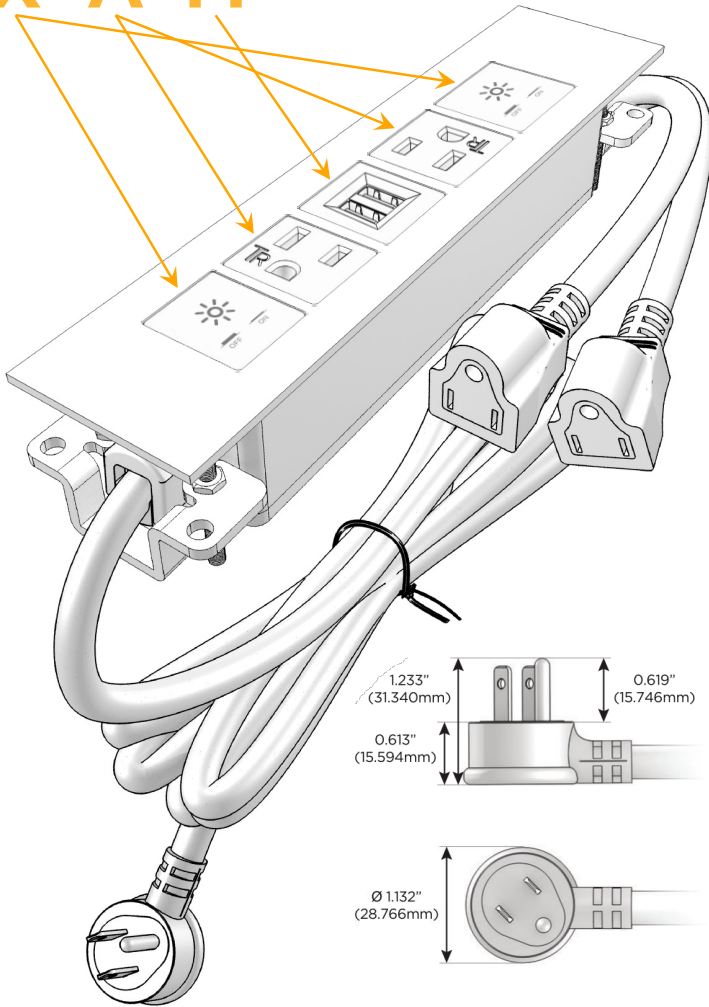

Trim Plate Finish: **CHROME (ABS)**

Custom Finishes Available

M-POWER-5T-XAMAX-CRATP

Features:

**Module/Port Options:**

- A** Tamper Resistant AC Receptacle
- E** USB-A & USB-C (20W)
- M** Double USB-A (Fast Charging Ports - 18W)
- H** HDMI
- 6** CAT 6
- 12** RJ 12
- X** Switched AC
- Y** 3-Way Switch (Low Voltage)
- V** USB-C (45W High Speed Charging Port)
- S** USB-C (25W High Speed Charging Port)
- R** Switched AC (Rocker Switch)
- D** Dimmer Switch

**Plug:**

Supplied with Low Profile Flat 45° Angle 120 VAC Plug

Optional Standard Straight 120 VAC Plug

Optional Straight 120 VAC Pass-through Plug

- CLEAN, COMPACT DESIGN
- STREAMLINED
- LOW PROFILE
- SIDE-EXITING CORDS
- PLUG & PLAY
- 6' AC CORD & PLUG (FLAT PLUG STANDARD)
- CUSTOMIZABLE CONFIGURATIONS AND FINISHES
- UL LISTED FOR MOUNTING IN FURNITURE
- 15A

# M-POWER-5T

AC POWER & DATA CONNECTIVITY SOLUTION

M-POWER-5T-XAMAX-CRATP

Specs:

**Modules/Ports:**

- X** Switched AC
- A** Tamper Resistant AC Receptacle
- M** Double USB-A (Fast Charging Ports - 18W)

**X A M**