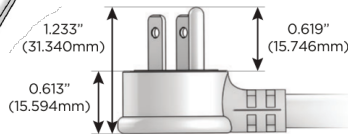

# M-POWER-5T

AC POWER & DATA CONNECTIVITY SOLUTION

M-POWER-5T-XAMAX-CRATP

Specs:

**Modules/Ports:**

- X** Switched AC
- A** Tamper Resistant AC Receptacle
- M** Double USB-A (Fast Charging Ports - 18W)

**X A M**