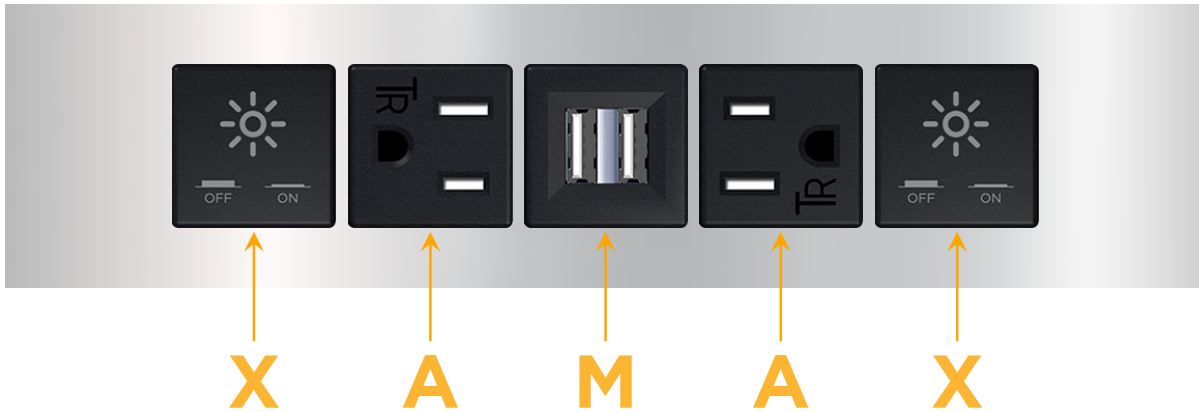

Trim Plate Finish: **CHROME (ABS)**

Custom Finishes Available

M-POWER-5T-XAMAX-CRATP

Features:

**Module/Port Options:**

- A** Tamper Resistant AC Receptacle
- E** USB-A & USB-C (20W)
- M** Double USB-A (Fast Charging Ports - 18W)
- H** HDMI
- 6** CAT 6
- 12** RJ 12
- X** Switched AC
- Y** 3-Way Switch (Low Voltage)
- V** USB-C (45W High Speed Charging Port)
- S** USB-C (25W High Speed Charging Port)
- R** Switched AC (Rocker Switch)
- D** Dimmer Switch

**Plug:**

Supplied with Low Profile Flat 45° Angle 120 VAC Plug

Optional Standard Straight 120 VAC Plug

Optional Straight 120 VAC Pass-through Plug

- CLEAN, COMPACT DESIGN
- STREAMLINED
- LOW PROFILE
- SIDE-EXITING CORDS
- PLUG & PLAY
- 6' AC CORD & PLUG (FLAT PLUG STANDARD)
- CUSTOMIZABLE CONFIGURATIONS AND FINISHES
- UL LISTED FOR MOUNTING IN FURNITURE
- 15A

# M-POWER-5T

AC POWER & DATA CONNECTIVITY SOLUTION

M-POWER-5T-XAMAX-CRATP

Specs:

**Modules/Ports:**

- X** Switched AC
- A** Tamper Resistant AC Receptacle
- M** Double USB-A (Fast Charging Ports - 18W)

**X A M**