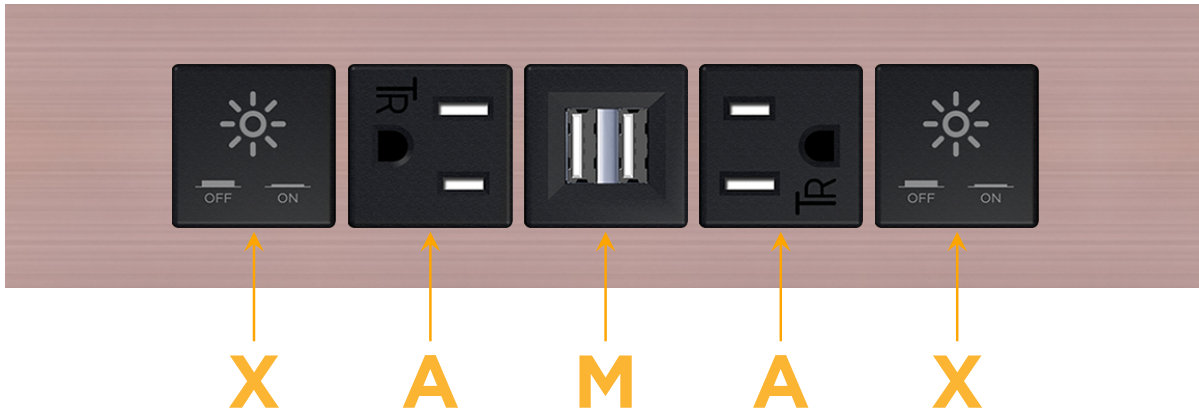

Trim Plate Finish: **CHAMPAGNE (ABS)**

Custom Finishes Available

M-POWER-5T-XAMAX-CHATP

Features:

**Module/Port Options:**

- A** Tamper Resistant AC Receptacle
- E** USB-A & USB-C (20W)
- M** Double USB-A (Fast Charging Ports - 18W)
- H** HDMI
- 6** CAT 6
- 12** RJ 12
- X** Switched AC
- Y** 3-Way Switch (Low Voltage)
- V** USB-C (45W High Speed Charging Port)
- S** USB-C (25W High Speed Charging Port)
- R** Switched AC (Rocker Switch)
- D** Dimmer Switch

**Plug:**

Supplied with Low Profile Flat 45° Angle 120 VAC Plug

Optional Standard Straight 120 VAC Plug

Optional Straight 120 VAC Pass-through Plug

- CLEAN, COMPACT DESIGN
- STREAMLINED
- LOW PROFILE
- SIDE-EXITING CORDS
- PLUG & PLAY
- 6' AC CORD & PLUG (FLAT PLUG STANDARD)
- CUSTOMIZABLE CONFIGURATIONS AND FINISHES
- UL LISTED FOR MOUNTING IN FURNITURE
- 15A

### Modules/Ports:

- X** Switched AC
- A** Tamper Resistant AC Receptacle
- M** Double USB-A (Fast Charging Ports - 18W)