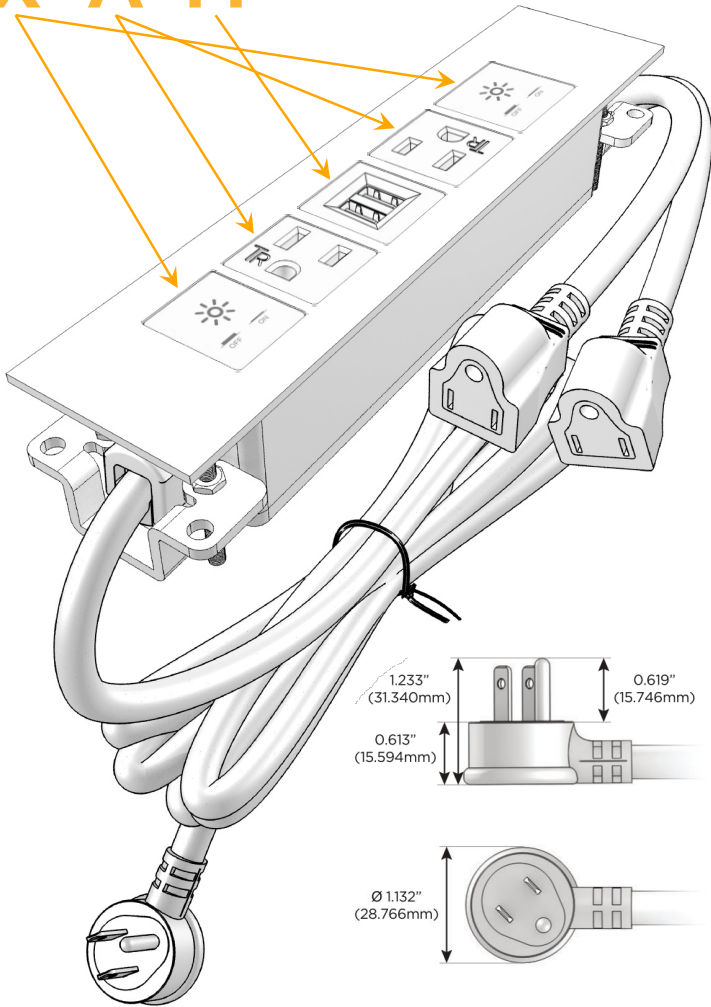

M-POWER-5T

AC POWER & DATA CONNECTIVITY SOLUTION

M-POWER-5T-XAMAX-CHATP

Specs:

Modules/Ports:

- **X** Switched AC
- **A** Tamper Resistant AC Receptacle
- **M** Double USB-A (Fast Charging Ports - 18W)

X A M