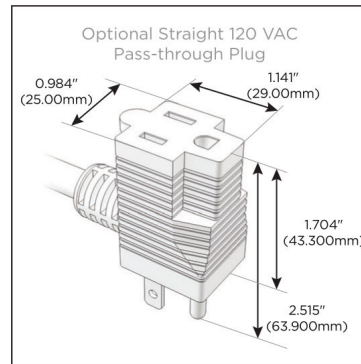

M-POWER-5T

AC POWER & DATA CONNECTIVITY SOLUTION

M-POWER-5T-XAMAX-CHATP

Specs:

Modules/Ports:

- **X** Switched AC
- **A** Tamper Resistant AC Receptacle
- **M** Double USB-A (Fast Charging Ports - 18W)

X A M