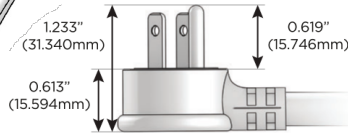

M-POWER-5T

AC POWER & DATA CONNECTIVITY SOLUTION

M-POWER-5T-XAMAX-BZTP

Specs:

Modules/Ports:

- X** Switched AC
- A** Tamper Resistant AC Receptacle
- M** Double USB-A (Fast Charging Ports - 18W)

X A M

Distributed by