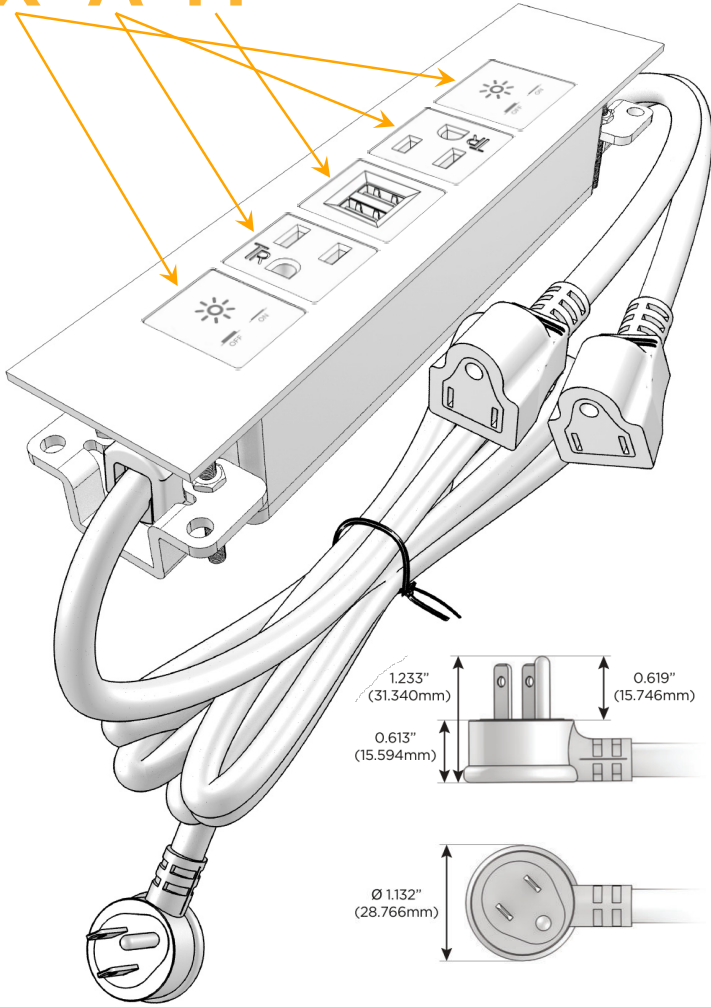

Trim Plate Finish: **SOLID BRONZE**

Custom Finishes Available

M-POWER-5T-XAMAX-BZTP

Features:

Module/Port Options:

- A** Tamper Resistant AC Receptacle
- E** USB-A & USB-C (20W)
- M** Double USB-A (Fast Charging Ports - 18W)
- H** HDMI
- 6** CAT 6
- 12** RJ 12
- X** Switched AC
- Y** 3-Way Switch (Low Voltage)
- V** USB-C (45W High Speed Charging Port)
- S** USB-C (25W High Speed Charging Port)
- R** Switched AC (Rocker Switch)
- D** Dimmer Switch

Plug:

Supplied with Low Profile Flat 45° Angle 120 VAC Plug

Optional Standard Straight 120 VAC Plug

Optional Straight 120 VAC Pass-through Plug

- CLEAN, COMPACT DESIGN
- STREAMLINED
- LOW PROFILE
- SIDE-EXITING CORDS
- PLUG & PLAY
- 6' AC CORD & PLUG (FLAT PLUG STANDARD)
- CUSTOMIZABLE CONFIGURATIONS AND FINISHES
- UL LISTED FOR MOUNTING IN FURNITURE
- 15A

M-POWER-5T

AC POWER & DATA CONNECTIVITY SOLUTION

M-POWER-5T-XAMAX-BZTP

Specs:

Modules/Ports:

- X** Switched AC
- A** Tamper Resistant AC Receptacle
- M** Double USB-A (Fast Charging Ports - 18W)

X A M

Distributed by