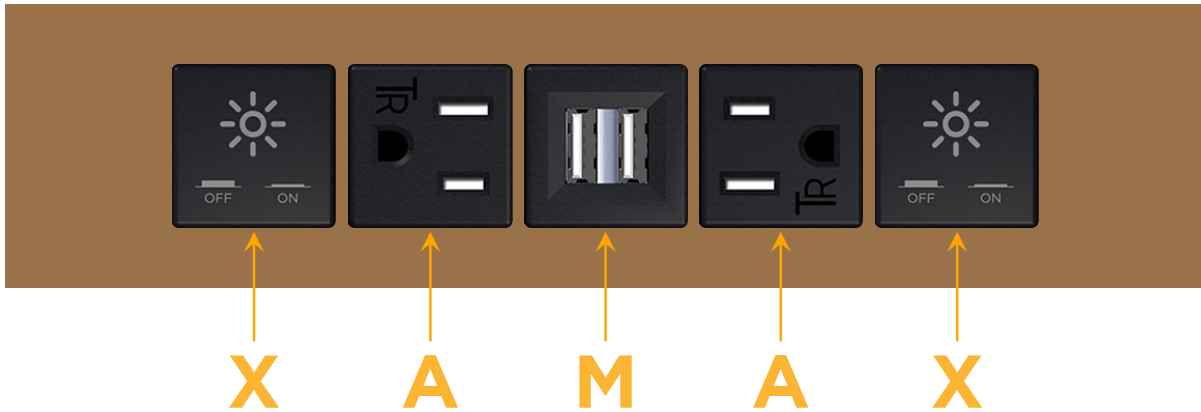

Trim Plate Finish: **SOLID BRONZE**

Custom Finishes Available

M-POWER-5T-XAMAX-BZTP

Features:

Module/Port Options:

- A** Tamper Resistant AC Receptacle
- E** USB-A & USB-C (20W)
- M** Double USB-A (Fast Charging Ports - 18W)
- H** HDMI
- 6** CAT 6
- 12** RJ 12
- X** Switched AC
- Y** 3-Way Switch (Low Voltage)
- V** USB-C (45W High Speed Charging Port)
- S** USB-C (25W High Speed Charging Port)
- R** Switched AC (Rocker Switch)
- D** Dimmer Switch

Plug:

Supplied with Low Profile Flat 45° Angle 120 VAC Plug

Optional Standard Straight 120 VAC Plug

Optional Straight 120 VAC Pass-through Plug

- CLEAN, COMPACT DESIGN
- STREAMLINED
- LOW PROFILE
- SIDE-EXITING CORDS
- PLUG & PLAY
- 6' AC CORD & PLUG (FLAT PLUG STANDARD)
- CUSTOMIZABLE CONFIGURATIONS AND FINISHES
- UL LISTED FOR MOUNTING IN FURNITURE
- 15A

M-POWER-5T

AC POWER & DATA CONNECTIVITY SOLUTION

M-POWER-5T-XAMAX-BZTP

Specs:

Modules/Ports:

- X** Switched AC
- A** Tamper Resistant AC Receptacle
- M** Double USB-A (Fast Charging Ports - 18W)

X A M

Distributed by