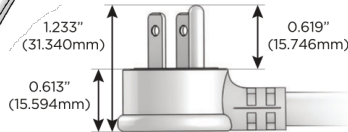

# M-POWER-5T

AC POWER & DATA CONNECTIVITY SOLUTION

M-POWER-5T-XAMAX-BZATP

Specs:

**Modules/Ports:**

- X** Switched AC
- A** Tamper Resistant AC Receptacle
- M** Double USB-A (Fast Charging Ports - 18W)

**X A M**