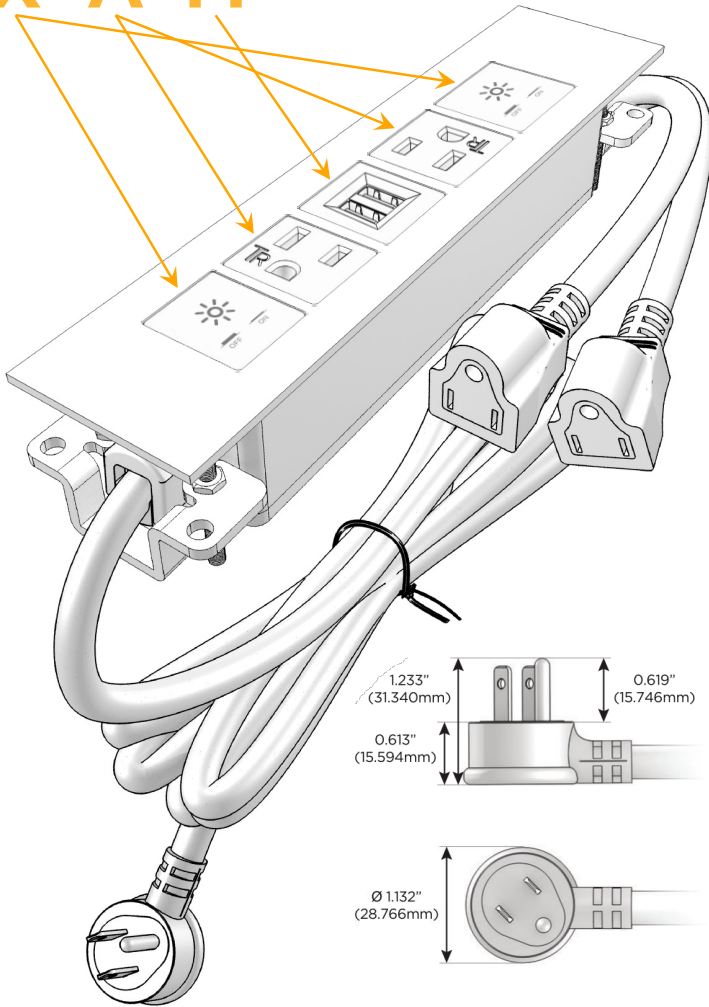

Trim Plate Finish: **STANDARD BRONZE (ABS)**

Custom Finishes Available

M-POWER-5T-XAMAX-BZATP

Features:

**Module/Port Options:**

- A** Tamper Resistant AC Receptacle
- E** USB-A & USB-C (20W)
- M** Double USB-A (Fast Charging Ports - 18W)
- H** HDMI
- 6** CAT 6
- 12** RJ 12
- X** Switched AC
- Y** 3-Way Switch (Low Voltage)
- V** USB-C (45W High Speed Charging Port)
- S** USB-C (25W High Speed Charging Port)
- R** Switched AC (Rocker Switch)
- D** Dimmer Switch

**Plug:**

Supplied with Low Profile Flat 45° Angle 120 VAC Plug

Optional Standard Straight 120 VAC Plug

Optional Straight 120 VAC Pass-through Plug

- CLEAN, COMPACT DESIGN
- STREAMLINED
- LOW PROFILE
- SIDE-EXITING CORDS
- PLUG & PLAY
- 6' AC CORD & PLUG (FLAT PLUG STANDARD)
- CUSTOMIZABLE CONFIGURATIONS AND FINISHES
- UL LISTED FOR MOUNTING IN FURNITURE
- 15A

# M-POWER-5T

AC POWER & DATA CONNECTIVITY SOLUTION

M-POWER-5T-XAMAX-BZATP

Specs:

**Modules/Ports:**

- X** Switched AC
- A** Tamper Resistant AC Receptacle
- M** Double USB-A (Fast Charging Ports - 18W)

**X A M**