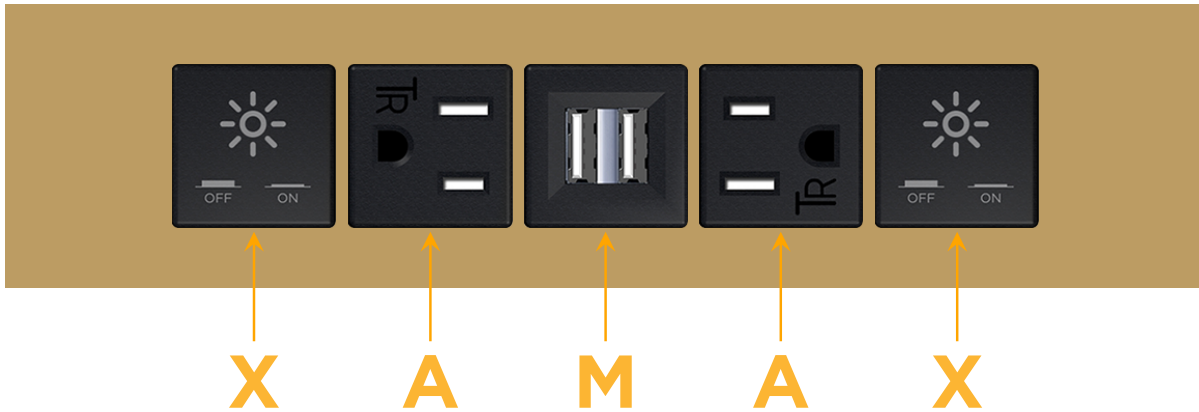

Trim Plate Finish: **STANDARD BRONZE (ABS)**

Custom Finishes Available

M-POWER-5T-XAMAX-BZATP

Features:

**Module/Port Options:**

- A** Tamper Resistant AC Receptacle
- E** USB-A & USB-C (20W)
- M** Double USB-A (Fast Charging Ports - 18W)
- H** HDMI
- 6** CAT 6
- 12** RJ 12
- X** Switched AC
- Y** 3-Way Switch (Low Voltage)
- V** USB-C (45W High Speed Charging Port)
- S** USB-C (25W High Speed Charging Port)
- R** Switched AC (Rocker Switch)
- D** Dimmer Switch

**Plug:**

Supplied with Low Profile Flat 45° Angle 120 VAC Plug

Optional Standard Straight 120 VAC Plug

Optional Straight 120 VAC Pass-through Plug

- CLEAN, COMPACT DESIGN
- STREAMLINED
- LOW PROFILE
- SIDE-EXITING CORDS
- PLUG & PLAY
- 6' AC CORD & PLUG (FLAT PLUG STANDARD)
- CUSTOMIZABLE CONFIGURATIONS AND FINISHES
- UL LISTED FOR MOUNTING IN FURNITURE
- 15A

# M-POWER-5T

AC POWER & DATA CONNECTIVITY SOLUTION

M-POWER-5T-XAMAX-BZATP

Specs:

**Modules/Ports:**

- X** Switched AC
- A** Tamper Resistant AC Receptacle
- M** Double USB-A (Fast Charging Ports - 18W)

**X A M**