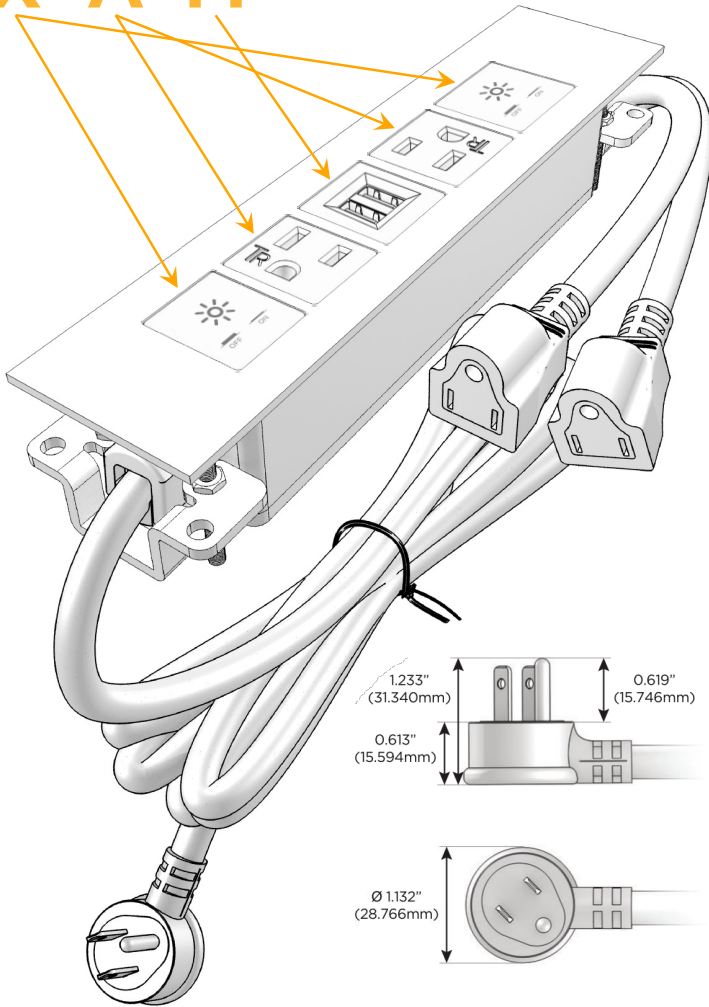

Trim Plate Finish: **ARCHITECTURAL BRONZE (ABS)**

Custom Finishes Available

M-POWER-5T-XAMAX-BZ5ATP

Features:

Module/Port Options:

- A** Tamper Resistant AC Receptacle
- E** USB-A & USB-C (20W)
- M** Double USB-A (Fast Charging Ports - 18W)
- H** HDMI
- 6** CAT 6
- 12** RJ 12
- X** Switched AC
- Y** 3-Way Switch (Low Voltage)
- V** USB-C (45W High Speed Charging Port)
- S** USB-C (25W High Speed Charging Port)
- R** Switched AC (Rocker Switch)
- D** Dimmer Switch

Plug:

Supplied with Low Profile Flat 45° Angle 120 VAC Plug

Optional Standard Straight 120 VAC Plug

Optional Straight 120 VAC Pass-through Plug

- CLEAN, COMPACT DESIGN
- STREAMLINED
- LOW PROFILE
- SIDE-EXITING CORDS
- PLUG & PLAY
- 6' AC CORD & PLUG (FLAT PLUG STANDARD)
- CUSTOMIZABLE CONFIGURATIONS AND FINISHES
- UL LISTED FOR MOUNTING IN FURNITURE
- 15A

M-POWER-5T

AC POWER & DATA CONNECTIVITY SOLUTION

M-POWER-5T-XAMAX-BZ5ATP

Specs:

Modules/Ports:

- X** Switched AC
- A** Tamper Resistant AC Receptacle
- M** Double USB-A (Fast Charging Ports - 18W)

X A M

Distributed by