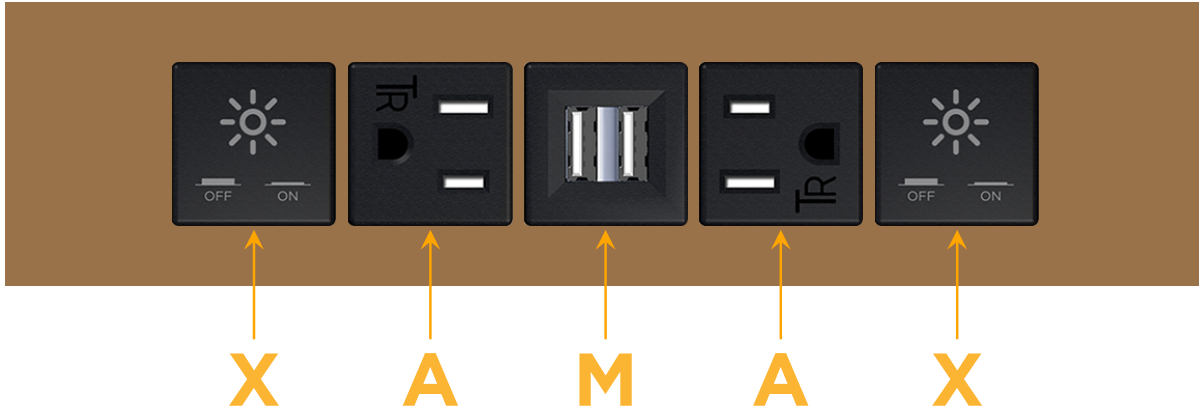

Trim Plate Finish: **ARCHITECTURAL BRONZE (ABS)**

Custom Finishes Available

M-POWER-5T-XAMAX-BZ5ATP

Features:

Module/Port Options:

- A** Tamper Resistant AC Receptacle
- E** USB-A & USB-C (20W)
- M** Double USB-A (Fast Charging Ports - 18W)
- H** HDMI
- 6** CAT 6
- 12** RJ 12
- X** Switched AC
- Y** 3-Way Switch (Low Voltage)
- V** USB-C (45W High Speed Charging Port)
- S** USB-C (25W High Speed Charging Port)
- R** Switched AC (Rocker Switch)
- D** Dimmer Switch

Plug:

Supplied with Low Profile Flat 45° Angle 120 VAC Plug

Optional Standard Straight 120 VAC Plug

Optional Straight 120 VAC Pass-through Plug

- CLEAN, COMPACT DESIGN
- STREAMLINED
- LOW PROFILE
- SIDE-EXITING CORDS
- PLUG & PLAY
- 6' AC CORD & PLUG (FLAT PLUG STANDARD)
- CUSTOMIZABLE CONFIGURATIONS AND FINISHES
- UL LISTED FOR MOUNTING IN FURNITURE
- 15A

M-POWER-5T

AC POWER & DATA CONNECTIVITY SOLUTION

M-POWER-5T-XAMAX-BZ5ATP

Specs:

Modules/Ports:

- X** Switched AC
- A** Tamper Resistant AC Receptacle
- M** Double USB-A (Fast Charging Ports - 18W)

X A M

Distributed by