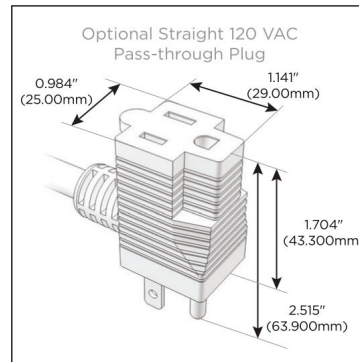

Plug:

Supplied with Low Profile Flat 45° Angle 120 VAC Plug

Optional Standard Straight 120 VAC Plug

Optional Straight 120 VAC Pass-through Plug

- CLEAN, COMPACT DESIGN
- STREAMLINED
- LOW PROFILE
- SIDE-EXITING CORDS
- PLUG & PLAY
- 6' AC CORD & PLUG (FLAT PLUG STANDARD)
- CUSTOMIZABLE CONFIGURATIONS AND FINISHES
- UL LISTED FOR MOUNTING IN FURNITURE
- 15A

M-POWER-5T

AC POWER & DATA CONNECTIVITY SOLUTION

M-POWER-5T-XAMAX-BZ5ATP

Specs:

Modules/Ports:

- X** Switched AC
- A** Tamper Resistant AC Receptacle
- M** Double USB-A (Fast Charging Ports - 18W)

X A M

Distributed by