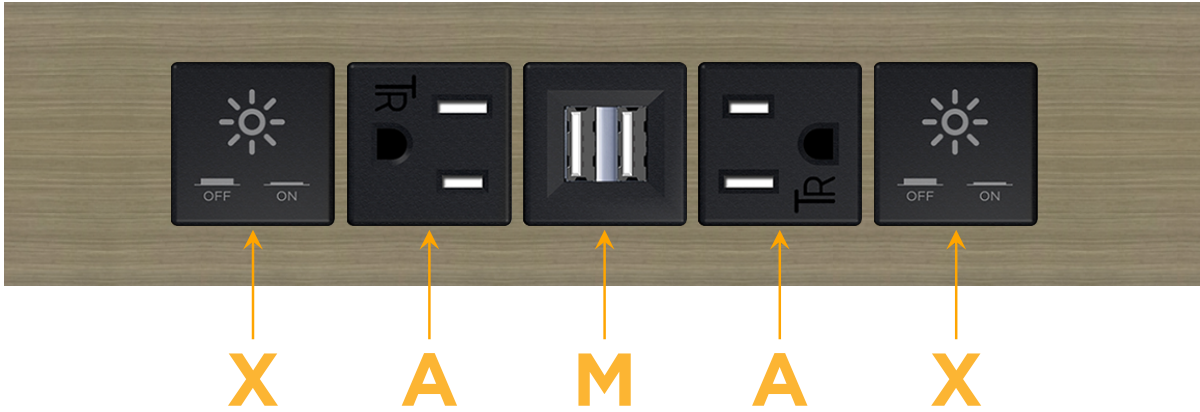

Trim Plate Finish: **ANTIQUED ARCHITECTURAL BRONZE (ABS)**

Custom Finishes Available

M-POWER-5T-XAMAX-BZ5AATP

Features:

Module/Port Options:

- A** Tamper Resistant AC Receptacle
- E** USB-A & USB-C (20W)
- M** Double USB-A (Fast Charging Ports - 18W)
- H** HDMI
- 6** CAT 6
- 12** RJ 12
- X** Switched AC
- Y** 3-Way Switch (Low Voltage)
- V** USB-C (45W High Speed Charging Port)
- S** USB-C (25W High Speed Charging Port)
- R** Switched AC (Rocker Switch)
- D** Dimmer Switch

Plug:

Supplied with Low Profile Flat 45° Angle 120 VAC Plug

Optional Standard Straight 120 VAC Plug

Optional Straight 120 VAC Pass-through Plug

- CLEAN, COMPACT DESIGN
- STREAMLINED
- LOW PROFILE
- SIDE-EXITING CORDS
- PLUG & PLAY
- 6' AC CORD & PLUG (FLAT PLUG STANDARD)
- CUSTOMIZABLE CONFIGURATIONS AND FINISHES
- UL LISTED FOR MOUNTING IN FURNITURE
- 15A

M-POWER-5T

AC POWER & DATA CONNECTIVITY SOLUTION

M-POWER-5T-XAMAX-BZ5AATP

Specs:

Modules/Ports:

- X** Switched AC
- A** Tamper Resistant AC Receptacle
- M** Double USB-A (Fast Charging Ports - 18W)

X A M

Distributed by