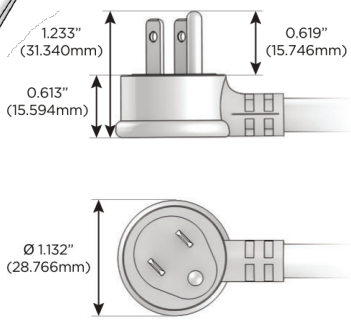

Plug:

Supplied with Low Profile Flat 45° Angle 120 VAC Plug

Optional Standard Straight 120 VAC Plug

Optional Straight 120 VAC Pass-through Plug

- CLEAN, COMPACT DESIGN
- STREAMLINED
- LOW PROFILE
- SIDE-EXITING CORDS
- PLUG & PLAY
- 6' AC CORD & PLUG (FLAT PLUG STANDARD)
- CUSTOMIZABLE CONFIGURATIONS AND FINISHES
- UL LISTED FOR MOUNTING IN FURNITURE
- 15A

M-POWER-5T

AC POWER & DATA CONNECTIVITY SOLUTION

M-POWER-5T-XAMAX-BZ5AATP

Specs:

Modules/Ports:

- X** Switched AC
- A** Tamper Resistant AC Receptacle
- M** Double USB-A (Fast Charging Ports - 18W)

X A M

Distributed by