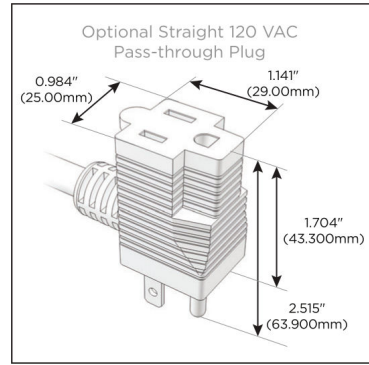

Plug:

Supplied with Low Profile Flat 45° Angle 120 VAC Plug

Optional Standard Straight 120 VAC Plug

Optional Straight 120 VAC Pass-through Plug

- CLEAN, COMPACT DESIGN
- STREAMLINED
- LOW PROFILE
- SIDE-EXITING CORDS
- PLUG & PLAY
- 6' AC CORD & PLUG (FLAT PLUG STANDARD)
- CUSTOMIZABLE CONFIGURATIONS AND FINISHES
- UL LISTED FOR MOUNTING IN FURNITURE
- 15A

M-POWER-5T

AC POWER & DATA CONNECTIVITY SOLUTION

M-POWER-5T-XAMAX-BZ5AATP

Specs:

Modules/Ports:

- X** Switched AC
- A** Tamper Resistant AC Receptacle
- M** Double USB-A (Fast Charging Ports - 18W)

X A M

Distributed by