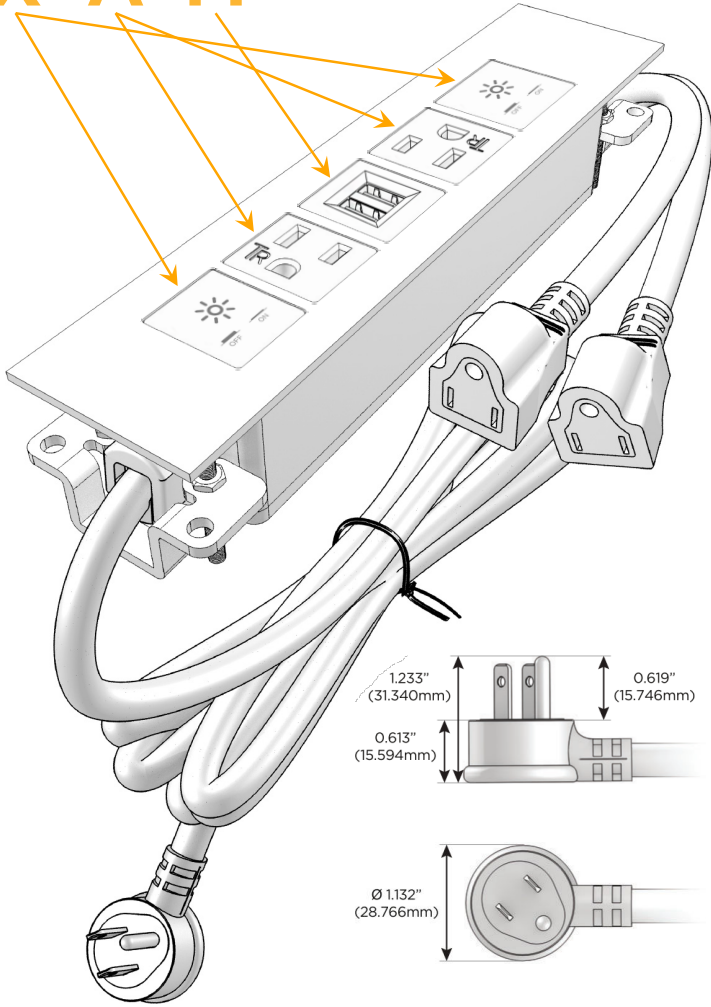

Trim Plate Finish: **ANTIQUED ARCHITECTURAL BRONZE (ABS)**

Custom Finishes Available

M-POWER-5T-XAMAX-BZ5AATP

Features:

Module/Port Options:

- A** Tamper Resistant AC Receptacle
- E** USB-A & USB-C (20W)
- M** Double USB-A (Fast Charging Ports - 18W)
- H** HDMI
- 6** CAT 6
- 12** RJ 12
- X** Switched AC
- Y** 3-Way Switch (Low Voltage)
- V** USB-C (45W High Speed Charging Port)
- S** USB-C (25W High Speed Charging Port)
- R** Switched AC (Rocker Switch)
- D** Dimmer Switch

Plug:

Supplied with Low Profile Flat 45° Angle 120 VAC Plug

Optional Standard Straight 120 VAC Plug

Optional Straight 120 VAC Pass-through Plug

- CLEAN, COMPACT DESIGN
- STREAMLINED
- LOW PROFILE
- SIDE-EXITING CORDS
- PLUG & PLAY
- 6' AC CORD & PLUG (FLAT PLUG STANDARD)
- CUSTOMIZABLE CONFIGURATIONS AND FINISHES
- UL LISTED FOR MOUNTING IN FURNITURE
- 15A

M-POWER-5T

AC POWER & DATA CONNECTIVITY SOLUTION

M-POWER-5T-XAMAX-BZ5AATP

Specs:

Modules/Ports:

- X** Switched AC
- A** Tamper Resistant AC Receptacle
- M** Double USB-A (Fast Charging Ports - 18W)

X A M

Distributed by