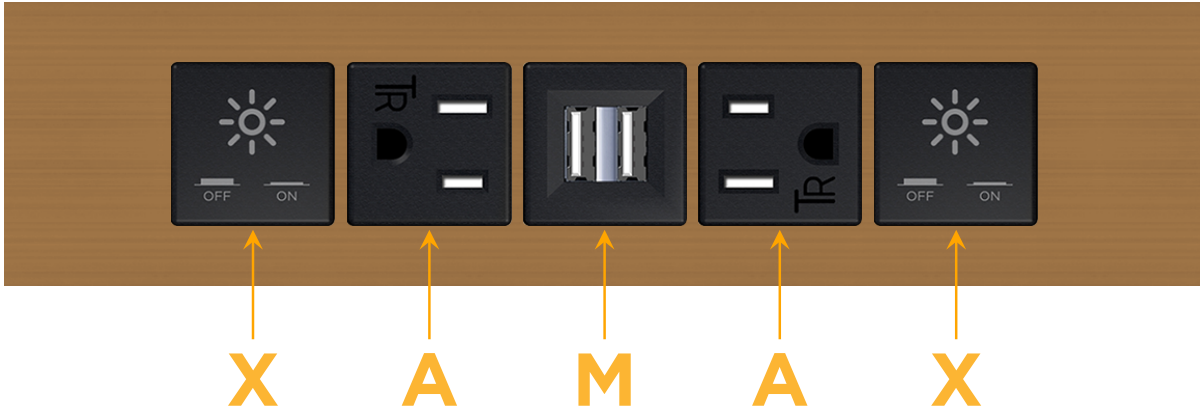

Trim Plate Finish: **SOLID BRONZE BRUSHED**

Custom Finishes Available

M-POWER-5T-XAMAX-BZ4TP

Features:

Module/Port Options:

- A** Tamper Resistant AC Receptacle
- E** USB-A & USB-C (20W)
- M** Double USB-A (Fast Charging Ports - 18W)
- H** HDMI
- 6** CAT 6
- 12** RJ 12
- X** Switched AC
- Y** 3-Way Switch (Low Voltage)
- V** USB-C (45W High Speed Charging Port)
- S** USB-C (25W High Speed Charging Port)
- R** Switched AC (Rocker Switch)
- D** Dimmer Switch

Plug:

Supplied with Low Profile Flat 45° Angle 120 VAC Plug

Optional Standard Straight 120 VAC Plug

Optional Straight 120 VAC Pass-through Plug

- CLEAN, COMPACT DESIGN
- STREAMLINED
- LOW PROFILE
- SIDE-EXITING CORDS
- PLUG & PLAY
- 6' AC CORD & PLUG (FLAT PLUG STANDARD)
- CUSTOMIZABLE CONFIGURATIONS AND FINISHES
- UL LISTED FOR MOUNTING IN FURNITURE
- 15A

M-POWER-5T

AC POWER & DATA CONNECTIVITY SOLUTION

M-POWER-5T-XAMAX-BZ4TP

Specs:

Modules/Ports:

- X** Switched AC
- A** Tamper Resistant AC Receptacle
- M** Double USB-A (Fast Charging Ports - 18W)

X A M

Distributed by