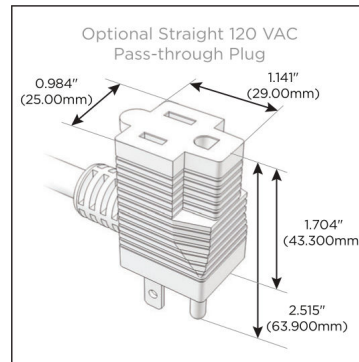

Plug:

Supplied with Low Profile Flat 45° Angle 120 VAC Plug

Optional Standard Straight 120 VAC Plug

Optional Straight 120 VAC Pass-through Plug

- CLEAN, COMPACT DESIGN
- STREAMLINED
- LOW PROFILE
- SIDE-EXITING CORDS
- PLUG & PLAY
- 6' AC CORD & PLUG (FLAT PLUG STANDARD)
- CUSTOMIZABLE CONFIGURATIONS AND FINISHES
- UL LISTED FOR MOUNTING IN FURNITURE
- 15A

M-POWER-5T

AC POWER & DATA CONNECTIVITY SOLUTION

M-POWER-5T-XAMAX-BZ4TP

Specs:

Modules/Ports:

- X** Switched AC
- A** Tamper Resistant AC Receptacle
- M** Double USB-A (Fast Charging Ports - 18W)

X A M

Distributed by