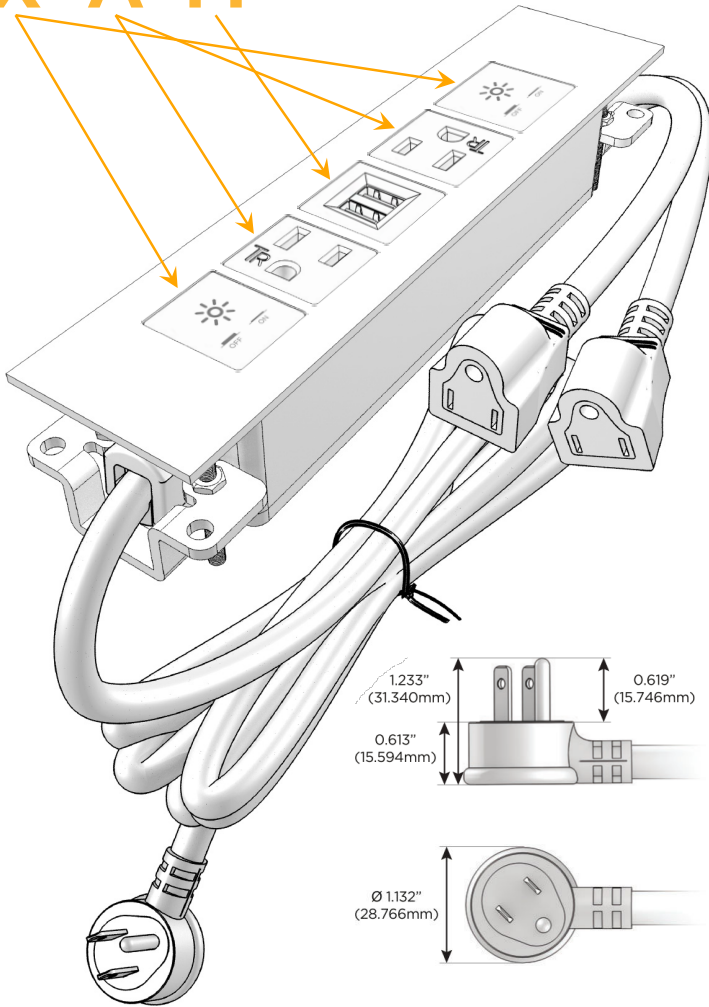

Trim Plate Finish: **SOLID BRONZE BRUSHED**

Custom Finishes Available

M-POWER-5T-XAMAX-BZ4TP

Features:

Module/Port Options:

- A** Tamper Resistant AC Receptacle
- E** USB-A & USB-C (20W)
- M** Double USB-A (Fast Charging Ports - 18W)
- H** HDMI
- 6** CAT 6
- 12** RJ 12
- X** Switched AC
- Y** 3-Way Switch (Low Voltage)
- V** USB-C (45W High Speed Charging Port)
- S** USB-C (25W High Speed Charging Port)
- R** Switched AC (Rocker Switch)
- D** Dimmer Switch

Plug:

Supplied with Low Profile Flat 45° Angle 120 VAC Plug

Optional Standard Straight 120 VAC Plug

Optional Straight 120 VAC Pass-through Plug

- CLEAN, COMPACT DESIGN
- STREAMLINED
- LOW PROFILE
- SIDE-EXITING CORDS
- PLUG & PLAY
- 6' AC CORD & PLUG (FLAT PLUG STANDARD)
- CUSTOMIZABLE CONFIGURATIONS AND FINISHES
- UL LISTED FOR MOUNTING IN FURNITURE
- 15A

M-POWER-5T

AC POWER & DATA CONNECTIVITY SOLUTION

M-POWER-5T-XAMAX-BZ4TP

Specs:

Modules/Ports:

- X** Switched AC
- A** Tamper Resistant AC Receptacle
- M** Double USB-A (Fast Charging Ports - 18W)

X A M

Distributed by