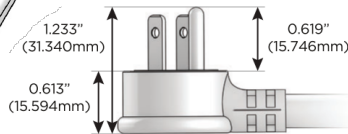

M-POWER-5T

AC POWER & DATA CONNECTIVITY SOLUTION

M-POWER-5T-XAMAX-BRATP

Specs:

Modules/Ports:

- X** Switched AC
- A** Tamper Resistant AC Receptacle
- M** Double USB-A (Fast Charging Ports - 18W)

X A M

Distributed by