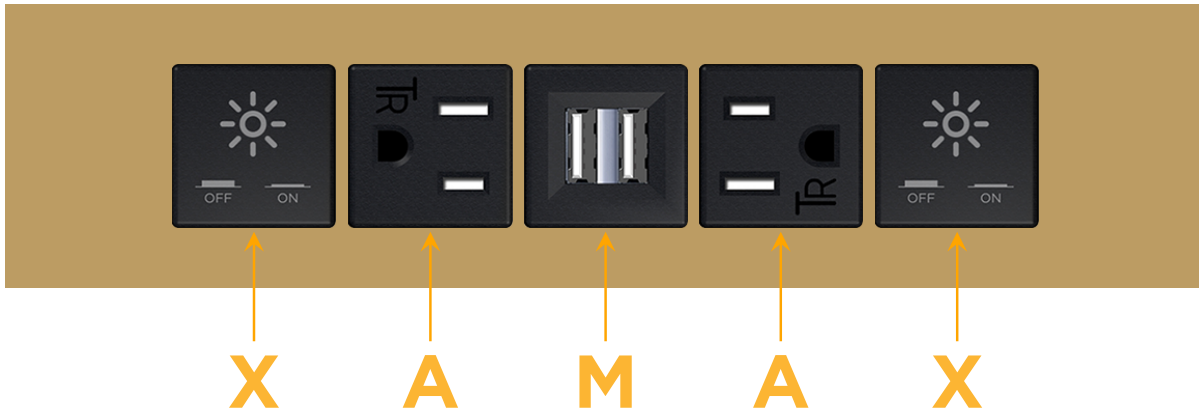

Trim Plate Finish: **BRASS (ABS)**

Custom Finishes Available

M-POWER-5T-XAMAX-BRATP

Features:

Module/Port Options:

- A** Tamper Resistant AC Receptacle
- E** USB-A & USB-C (20W)
- M** Double USB-A (Fast Charging Ports - 18W)
- H** HDMI
- 6** CAT 6
- 12** RJ 12
- X** Switched AC
- Y** 3-Way Switch (Low Voltage)
- V** USB-C (45W High Speed Charging Port)
- S** USB-C (25W High Speed Charging Port)
- R** Switched AC (Rocker Switch)
- D** Dimmer Switch

Plug:

Supplied with Low Profile Flat 45° Angle 120 VAC Plug

Optional Standard Straight 120 VAC Plug

Optional Straight 120 VAC Pass-through Plug

- CLEAN, COMPACT DESIGN
- STREAMLINED
- LOW PROFILE
- SIDE-EXITING CORDS
- PLUG & PLAY
- 6' AC CORD & PLUG (FLAT PLUG STANDARD)
- CUSTOMIZABLE CONFIGURATIONS AND FINISHES
- UL LISTED FOR MOUNTING IN FURNITURE
- 15A

M-POWER-5T

AC POWER & DATA CONNECTIVITY SOLUTION

M-POWER-5T-XAMAX-BRATP

Specs:

Modules/Ports:

- X** Switched AC
- A** Tamper Resistant AC Receptacle
- M** Double USB-A (Fast Charging Ports - 18W)

X A M

Distributed by