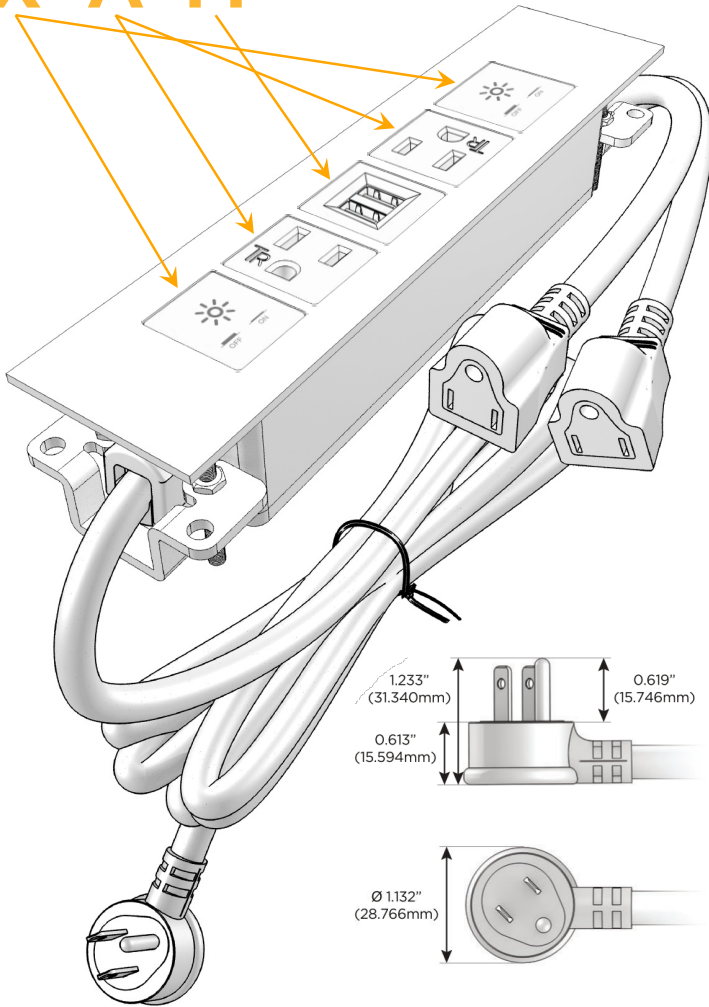

Trim Plate Finish: **BRASS (ABS)**

Custom Finishes Available

M-POWER-5T-XAMAX-BRATP

Features:

Module/Port Options:

- A** Tamper Resistant AC Receptacle
- E** USB-A & USB-C (20W)
- M** Double USB-A (Fast Charging Ports - 18W)
- H** HDMI
- 6** CAT 6
- 12** RJ 12
- X** Switched AC
- Y** 3-Way Switch (Low Voltage)
- V** USB-C (45W High Speed Charging Port)
- S** USB-C (25W High Speed Charging Port)
- R** Switched AC (Rocker Switch)
- D** Dimmer Switch

Plug:

Supplied with Low Profile Flat 45° Angle 120 VAC Plug

Optional Standard Straight 120 VAC Plug

Optional Straight 120 VAC Pass-through Plug

- CLEAN, COMPACT DESIGN
- STREAMLINED
- LOW PROFILE
- SIDE-EXITING CORDS
- PLUG & PLAY
- 6' AC CORD & PLUG (FLAT PLUG STANDARD)
- CUSTOMIZABLE CONFIGURATIONS AND FINISHES
- UL LISTED FOR MOUNTING IN FURNITURE
- 15A

M-POWER-5T

AC POWER & DATA CONNECTIVITY SOLUTION

M-POWER-5T-XAMAX-BRATP

Specs:

Modules/Ports:

- X** Switched AC
- A** Tamper Resistant AC Receptacle
- M** Double USB-A (Fast Charging Ports - 18W)

X A M

Distributed by