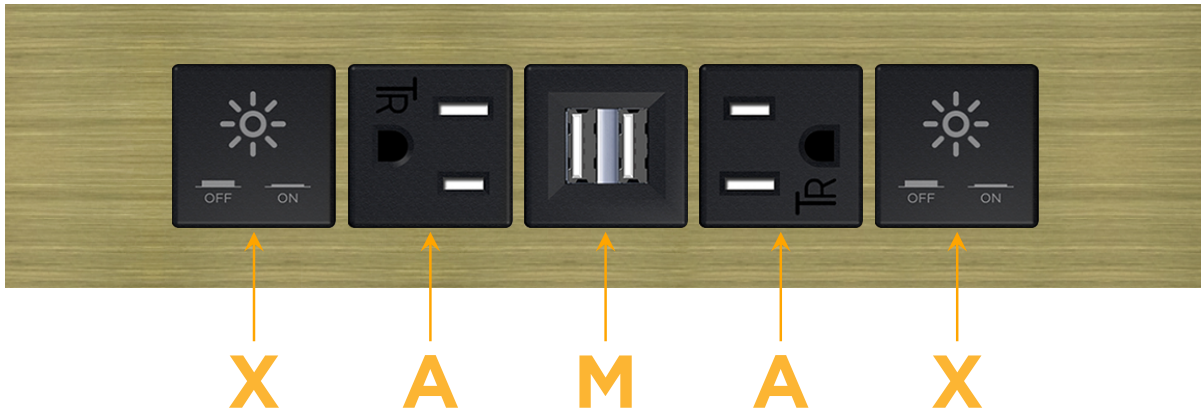

Trim Plate Finish: **BRASS ANTIQUED (ABS)**

Custom Finishes Available

M-POWER-5T-XAMAX-BRAATP

Features:

Module/Port Options:

- A** Tamper Resistant AC Receptacle
- E** USB-A & USB-C (20W)
- M** Double USB-A (Fast Charging Ports - 18W)
- H** HDMI
- 6** CAT 6
- 12** RJ 12
- X** Switched AC
- Y** 3-Way Switch (Low Voltage)
- V** USB-C (45W High Speed Charging Port)
- S** USB-C (25W High Speed Charging Port)
- R** Switched AC (Rocker Switch)
- D** Dimmer Switch

Plug:

Supplied with Low Profile Flat 45° Angle 120 VAC Plug

Optional Standard Straight 120 VAC Plug

Optional Straight 120 VAC Pass-through Plug

- CLEAN, COMPACT DESIGN
- STREAMLINED
- LOW PROFILE
- SIDE-EXITING CORDS
- PLUG & PLAY
- 6' AC CORD & PLUG (FLAT PLUG STANDARD)
- CUSTOMIZABLE CONFIGURATIONS AND FINISHES
- UL LISTED FOR MOUNTING IN FURNITURE
- 15A

M-POWER-5T

AC POWER & DATA CONNECTIVITY SOLUTION

M-POWER-5T-XAMAX-BRAATP

Specs:

Modules/Ports:

- X** Switched AC
- A** Tamper Resistant AC Receptacle
- M** Double USB-A (Fast Charging Ports - 18W)

X A M

Distributed by