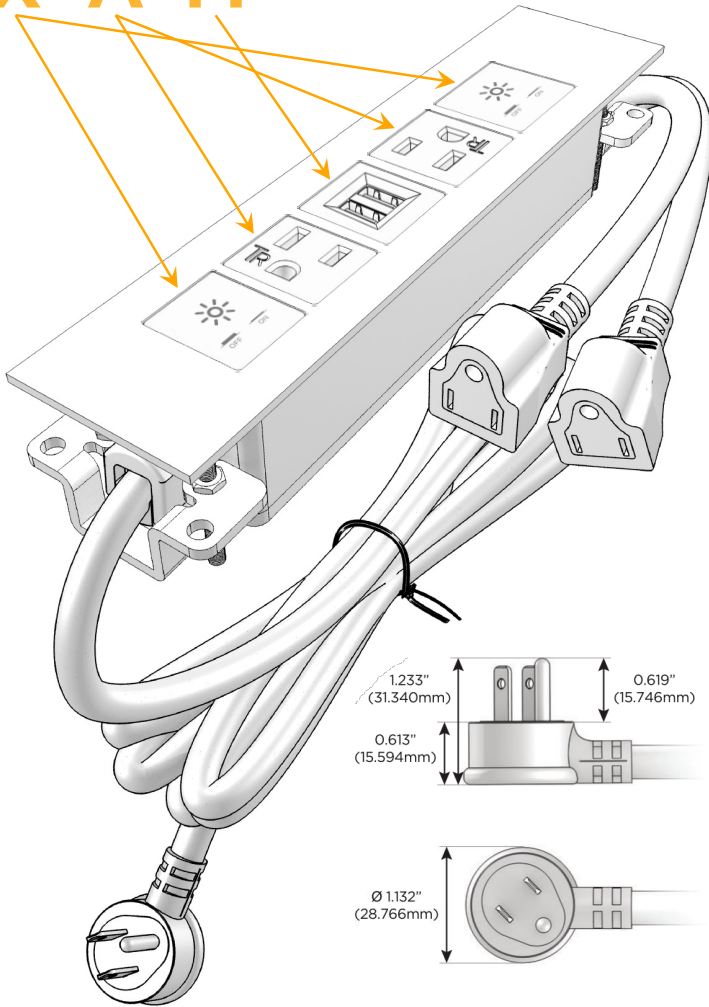

Trim Plate Finish: **BRASS ANTIQUED (ABS)**

Custom Finishes Available

M-POWER-5T-XAMAX-BRAATP

Features:

Module/Port Options:

- A** Tamper Resistant AC Receptacle
- E** USB-A & USB-C (20W)
- M** Double USB-A (Fast Charging Ports - 18W)
- H** HDMI
- 6** CAT 6
- 12** RJ 12
- X** Switched AC
- Y** 3-Way Switch (Low Voltage)
- V** USB-C (45W High Speed Charging Port)
- S** USB-C (25W High Speed Charging Port)
- R** Switched AC (Rocker Switch)
- D** Dimmer Switch

Plug:

Supplied with Low Profile Flat 45° Angle 120 VAC Plug

Optional Standard Straight 120 VAC Plug

Optional Straight 120 VAC Pass-through Plug

- CLEAN, COMPACT DESIGN
- STREAMLINED
- LOW PROFILE
- SIDE-EXITING CORDS
- PLUG & PLAY
- 6' AC CORD & PLUG (FLAT PLUG STANDARD)
- CUSTOMIZABLE CONFIGURATIONS AND FINISHES
- UL LISTED FOR MOUNTING IN FURNITURE
- 15A

M-POWER-5T

AC POWER & DATA CONNECTIVITY SOLUTION

M-POWER-5T-XAMAX-BRAATP

Specs:

Modules/Ports:

- X** Switched AC
- A** Tamper Resistant AC Receptacle
- M** Double USB-A (Fast Charging Ports - 18W)

X A M

Distributed by