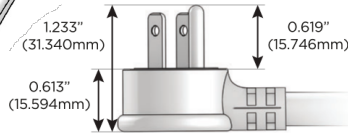

M-POWER-5T

AC POWER & DATA CONNECTIVITY SOLUTION

M-POWER-5T-XAMAX-BR4TP

Specs:

Modules/Ports:

- X** Switched AC
- A** Tamper Resistant AC Receptacle
- M** Double USB-A (Fast Charging Ports - 18W)

X A M

Distributed by