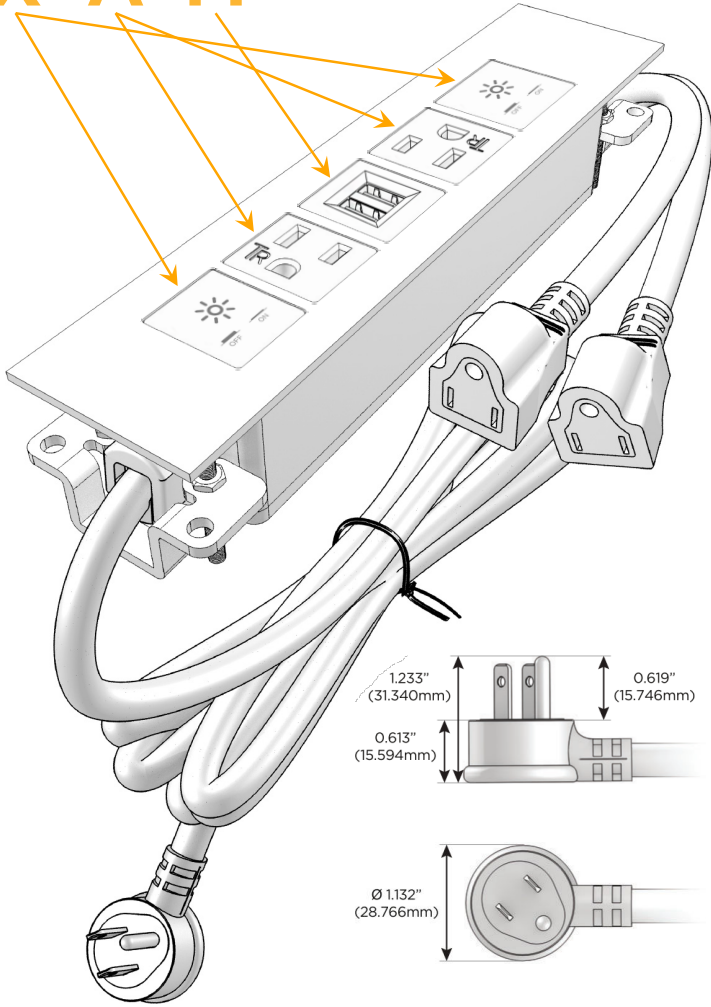

Trim Plate Finish: **SOLID BRASS BRUSHED**

Custom Finishes Available

M-POWER-5T-XAMAX-BR4TP

Features:

Module/Port Options:

- A** Tamper Resistant AC Receptacle
- E** USB-A & USB-C (20W)
- M** Double USB-A (Fast Charging Ports - 18W)
- H** HDMI
- 6** CAT 6
- 12** RJ 12
- X** Switched AC
- Y** 3-Way Switch (Low Voltage)
- V** USB-C (45W High Speed Charging Port)
- S** USB-C (25W High Speed Charging Port)
- R** Switched AC (Rocker Switch)
- D** Dimmer Switch

Plug:

Supplied with Low Profile Flat 45° Angle 120 VAC Plug

Optional Standard Straight 120 VAC Plug

Optional Straight 120 VAC Pass-through Plug

- CLEAN, COMPACT DESIGN
- STREAMLINED
- LOW PROFILE
- SIDE-EXITING CORDS
- PLUG & PLAY
- 6' AC CORD & PLUG (FLAT PLUG STANDARD)
- CUSTOMIZABLE CONFIGURATIONS AND FINISHES
- UL LISTED FOR MOUNTING IN FURNITURE
- 15A

M-POWER-5T

AC POWER & DATA CONNECTIVITY SOLUTION

M-POWER-5T-XAMAX-BR4TP

Specs:

Modules/Ports:

- X** Switched AC
- A** Tamper Resistant AC Receptacle
- M** Double USB-A (Fast Charging Ports - 18W)

X A M

Distributed by