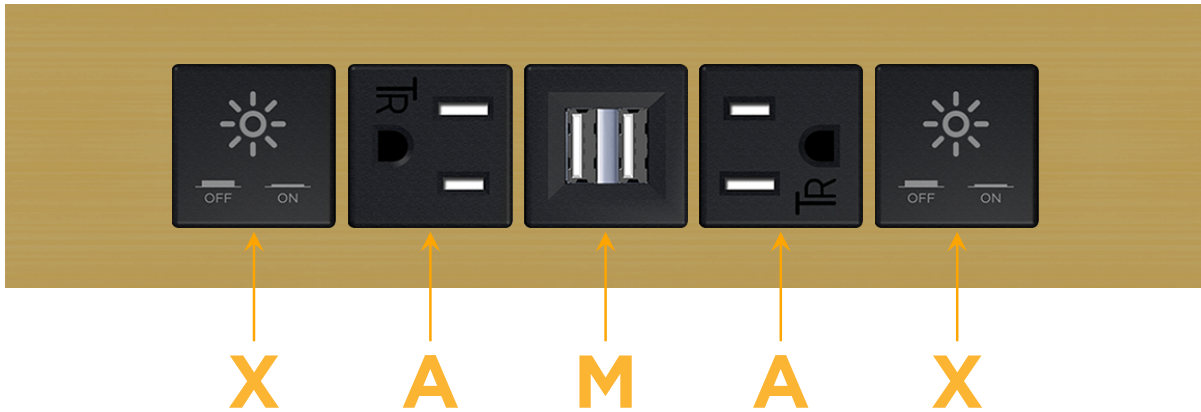

Trim Plate Finish: **SOLID BRASS BRUSHED**

Custom Finishes Available

M-POWER-5T-XAMAX-BR4TP

Features:

Module/Port Options:

- A** Tamper Resistant AC Receptacle
- E** USB-A & USB-C (20W)
- M** Double USB-A (Fast Charging Ports - 18W)
- H** HDMI
- 6** CAT 6
- 12** RJ 12
- X** Switched AC
- Y** 3-Way Switch (Low Voltage)
- V** USB-C (45W High Speed Charging Port)
- S** USB-C (25W High Speed Charging Port)
- R** Switched AC (Rocker Switch)
- D** Dimmer Switch

Plug:

Supplied with Low Profile Flat 45° Angle 120 VAC Plug

Optional Standard Straight 120 VAC Plug

Optional Straight 120 VAC Pass-through Plug

- CLEAN, COMPACT DESIGN
- STREAMLINED
- LOW PROFILE
- SIDE-EXITING CORDS
- PLUG & PLAY
- 6' AC CORD & PLUG (FLAT PLUG STANDARD)
- CUSTOMIZABLE CONFIGURATIONS AND FINISHES
- UL LISTED FOR MOUNTING IN FURNITURE
- 15A

M-POWER-5T

AC POWER & DATA CONNECTIVITY SOLUTION

M-POWER-5T-XAMAX-BR4TP

Specs:

Modules/Ports:

- X** Switched AC
- A** Tamper Resistant AC Receptacle
- M** Double USB-A (Fast Charging Ports - 18W)

X A M

Distributed by