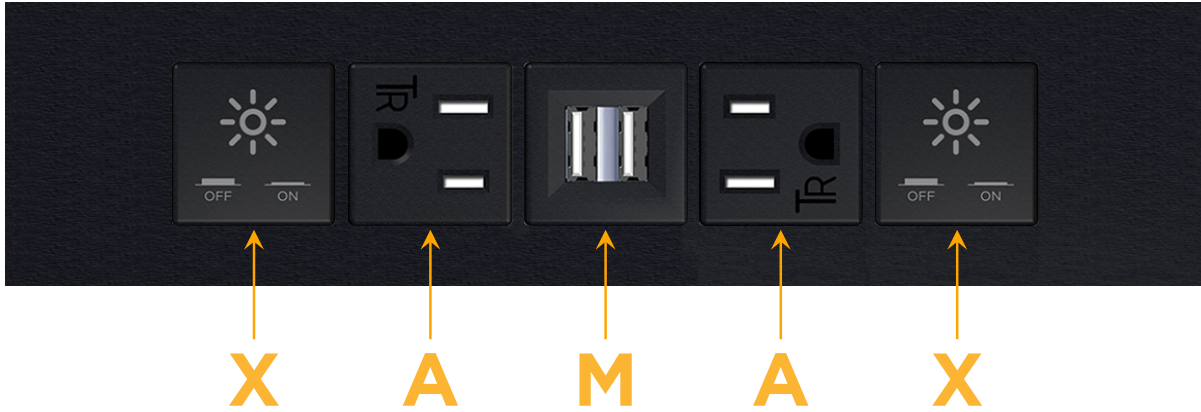

Trim Plate Finish: **BLACK (ABS)**

Custom Finishes Available

M-POWER-5T-XAMAX-BATP

Features:

Module/Port Options:

- A** Tamper Resistant AC Receptacle
- E** USB-A & USB-C (20W)
- M** Double USB-A (Fast Charging Ports - 18W)
- H** HDMI
- 6** CAT 6
- 12** RJ 12
- X** Switched AC
- Y** 3-Way Switch (Low Voltage)
- V** USB-C (45W High Speed Charging Port)
- S** USB-C (25W High Speed Charging Port)
- R** Switched AC (Rocker Switch)
- D** Dimmer Switch

Plug:

Supplied with Low Profile Flat 45° Angle 120 VAC Plug

Optional Standard Straight 120 VAC Plug

Optional Straight 120 VAC Pass-through Plug

- CLEAN, COMPACT DESIGN
- STREAMLINED
- LOW PROFILE
- SIDE-EXITING CORDS
- PLUG & PLAY
- 6' AC CORD & PLUG (FLAT PLUG STANDARD)
- CUSTOMIZABLE CONFIGURATIONS AND FINISHES
- UL LISTED FOR MOUNTING IN FURNITURE
- 15A

M-POWER-5T

AC POWER & DATA CONNECTIVITY SOLUTION

M-POWER-5T-XAMAX-BATP

Specs:

Modules/Ports:

- X** Switched AC
- A** Tamper Resistant AC Receptacle
- M** Double USB-A (Fast Charging Ports - 18W)

X A M

Distributed by