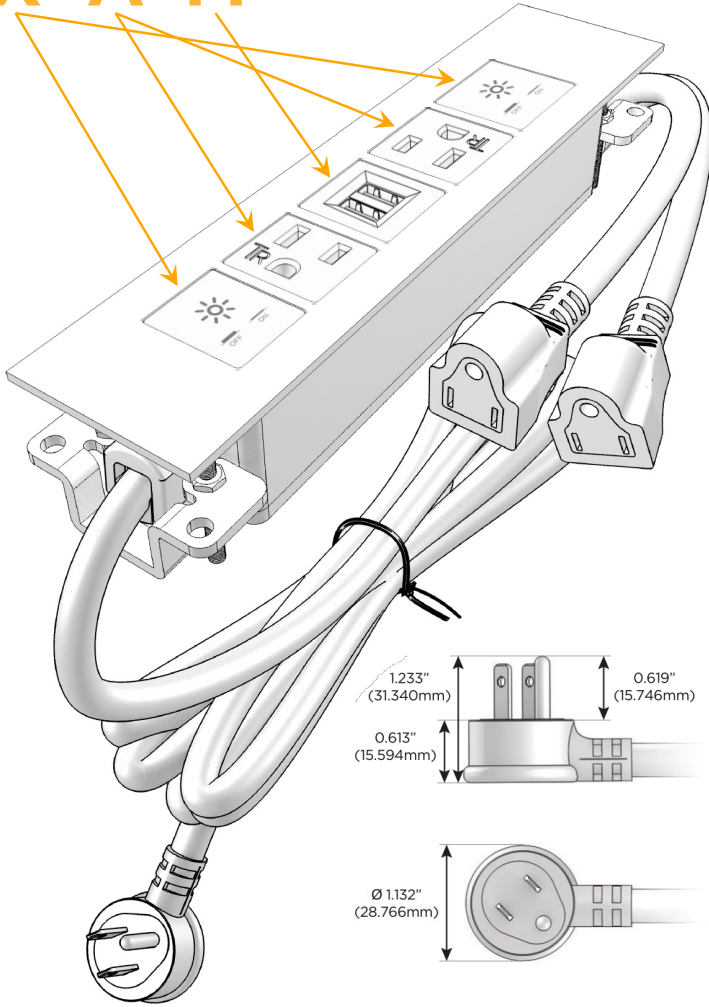

Trim Plate Finish: **BLACK (ABS)**

Custom Finishes Available

M-POWER-5T-XAMAX-BATP

Features:

Module/Port Options:

- A** Tamper Resistant AC Receptacle
- E** USB-A & USB-C (20W)
- M** Double USB-A (Fast Charging Ports - 18W)
- H** HDMI
- 6** CAT 6
- 12** RJ 12
- X** Switched AC
- Y** 3-Way Switch (Low Voltage)
- V** USB-C (45W High Speed Charging Port)
- S** USB-C (25W High Speed Charging Port)
- R** Switched AC (Rocker Switch)
- D** Dimmer Switch

Plug:

Supplied with Low Profile Flat 45° Angle 120 VAC Plug

Optional Standard Straight 120 VAC Plug

Optional Straight 120 VAC Pass-through Plug

- CLEAN, COMPACT DESIGN
- STREAMLINED
- LOW PROFILE
- SIDE-EXITING CORDS
- PLUG & PLAY
- 6' AC CORD & PLUG (FLAT PLUG STANDARD)
- CUSTOMIZABLE CONFIGURATIONS AND FINISHES
- UL LISTED FOR MOUNTING IN FURNITURE
- 15A

M-POWER-5T

AC POWER & DATA CONNECTIVITY SOLUTION

M-POWER-5T-XAMAX-BATP

Specs:

Modules/Ports:

- X** Switched AC
- A** Tamper Resistant AC Receptacle
- M** Double USB-A (Fast Charging Ports - 18W)

X A M

Distributed by