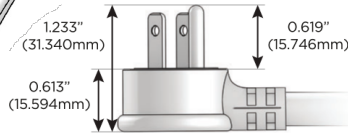

M-POWER-5T

AC POWER & DATA CONNECTIVITY SOLUTION

M-POWER-5T-XAMAX-BATP

Specs:

Modules/Ports:

- X** Switched AC
- A** Tamper Resistant AC Receptacle
- M** Double USB-A (Fast Charging Ports - 18W)

X A M

Distributed by