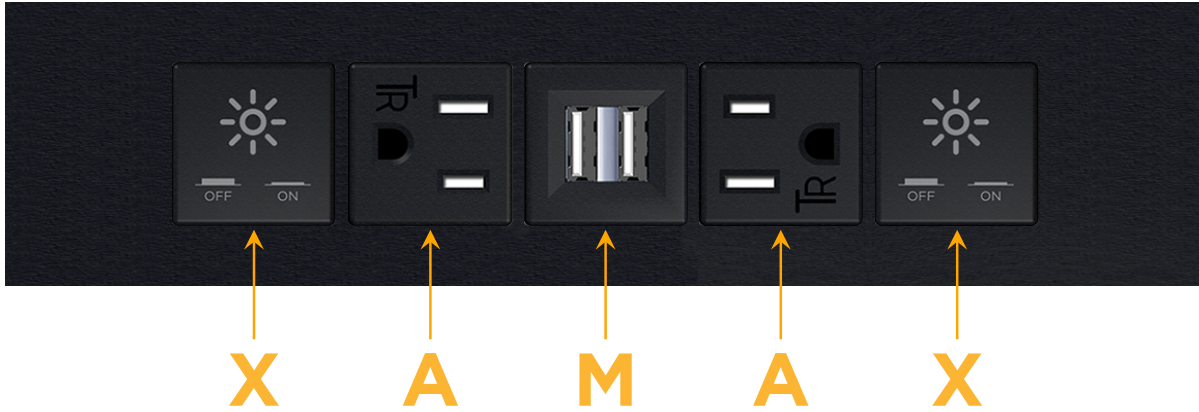

M-POWER-5T

AC POWER & DATA CONNECTIVITY SOLUTION

M-POWER-5T-XAMAX-B2ATP

Distributed by

Mormax Company, Inc.

8 Westchester Plaza

Elmsford, NY 10523

914-699-0101

sales@mormax.com

mormax.com

Metro Light & Power's line of power & data solutions offers sophisticated design elements combined with greater ease of installation. Streamlined and low-profile, enhanced by side-exiting cords, our outlets advance the industry with their cutting edge look and feel. We believe flexibility is key, and we provide a variety of mounting options, including the ability to mount in limited spaces. Our outlets are available in many finishes and configurations, in addition to a custom color and finish capability for our clients.

Trim Plate Finish: **SATIN BLACK (ABS)**

Custom Finishes Available

M-POWER-5T-XAMAX-B2ATP

Features:

Module/Port Options:

- **A** Tamper Resistant AC Receptacle
- **E** USB-A & USB-C (20W)
- **M** Double USB-A (Fast Charging Ports - 18W)
- **H** HDMI
- **6** CAT 6
- **12** RJ 12
- **X** Switched AC
- **Y** 3-Way Switch (Low Voltage)
- **V** USB-C (45W High Speed Charging Port)
- **S** USB-C (25W High Speed Charging Port)
- **R** Switched AC (Rocker Switch)
- **D** Dimmer Switch

Plug:

Supplied with Low Profile Flat 45° Angle 120 VAC Plug

Optional Standard Straight 120 VAC Plug

Optional Straight 120 VAC Pass-through Plug

- CLEAN, COMPACT DESIGN
- STREAMLINED
- LOW PROFILE
- SIDE-EXITING CORDS
- PLUG & PLAY
- 6' AC CORD & PLUG (FLAT PLUG STANDARD)
- CUSTOMIZABLE CONFIGURATIONS AND FINISHES
- UL LISTED FOR MOUNTING IN FURNITURE
- 15A