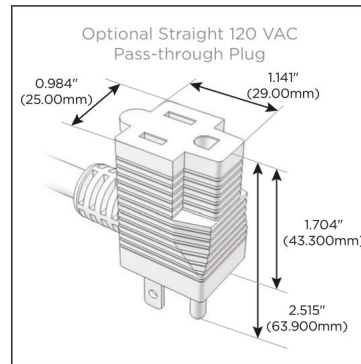

M-POWER-5T

AC POWER & DATA CONNECTIVITY SOLUTION

M-POWER-5T-XAMAX-B2ATP

Specs:

Modules/Ports:

- **X** Switched AC
- **A** Tamper Resistant AC Receptacle
- **M** Double USB-A (Fast Charging Ports - 18W)

X A M