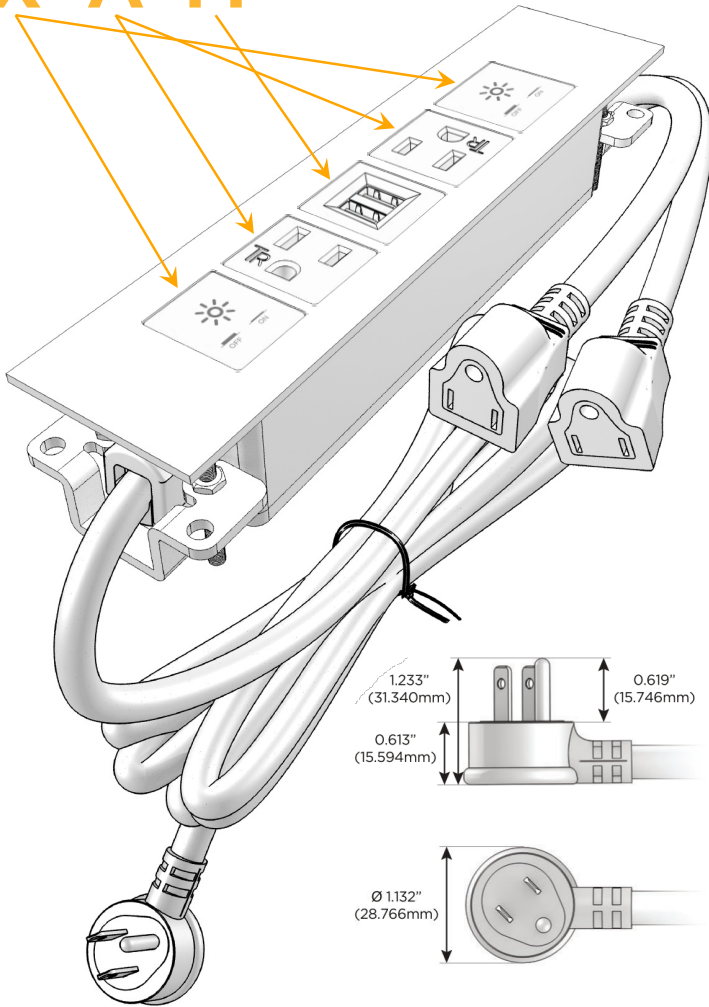

M-POWER-5T

AC POWER & DATA CONNECTIVITY SOLUTION

M-POWER-5T-XAMAX-B2ATP

Specs:

Modules/Ports:

- **X** Switched AC
- **A** Tamper Resistant AC Receptacle
- **M** Double USB-A (Fast Charging Ports - 18W)

X A M