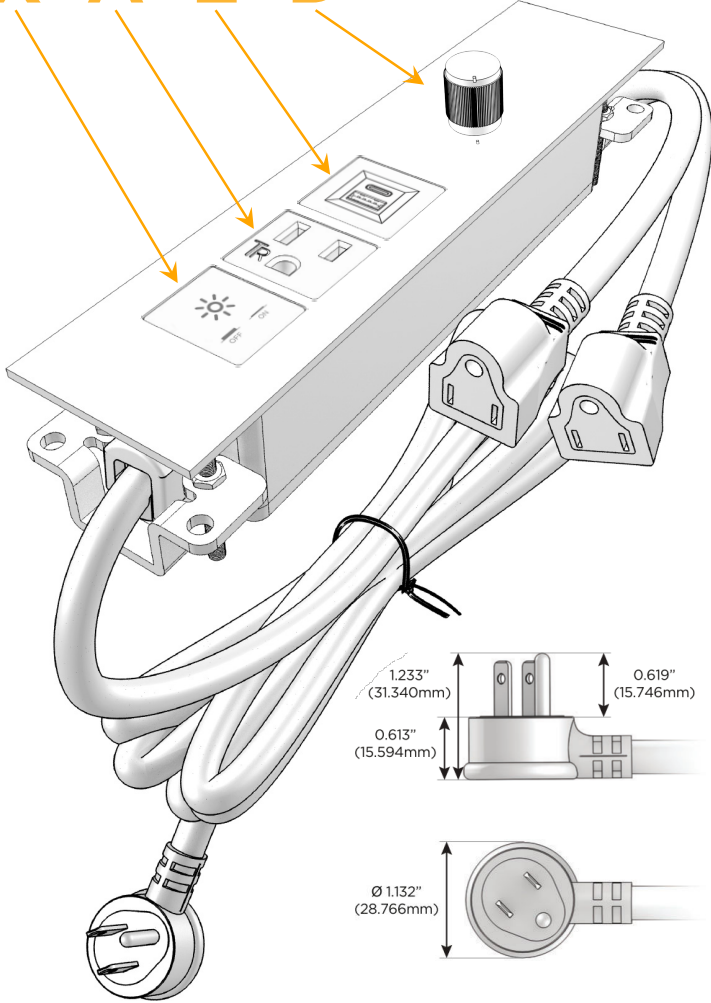

##### Module/Port Options:

- A** Tamper Resistant AC Receptacle
- E** USB-A & USB-C (20W)
- M** Double USB-A (Fast Charging Ports - 18W)
- H** HDMI
- 6** CAT 6
- 12** RJ 12
- X** Switched AC
- Y** 3-Way Switch (Low Voltage)
- V** USB-C (45W High Speed Charging Port)
- S** USB-C (25W High Speed Charging Port)
- R** Switched AC (Rocker Switch)
- D** Dimmer Switch

##### Plug:

Supplied with Low Profile Flat 45° Angle 120 VAC Plug

Optional Standard Straight 120 VAC Plug

Optional Straight 120 VAC Pass-through Plug

- CLEAN, COMPACT DESIGN
- STREAMLINED
- LOW PROFILE
- SIDE-EXITING CORDS
- PLUG & PLAY
- 6' AC CORD & PLUG (FLAT PLUG STANDARD)
- CUSTOMIZABLE CONFIGURATIONS AND FINISHES
- ETL LISTED FOR MOUNTING IN FURNITURE
- 15A

# M-POWER-5T

AC POWER & DATA CONNECTIVITY SOLUTION

M-POWER-5T-XAED-SS8TP

Specs:

**Modules/Ports:**

- X** Switched AC
- A** Tamper Resistant AC Receptacle
- E** USB-A & USB-C (20W)
- D** Dimmer Switch

**X A E D**