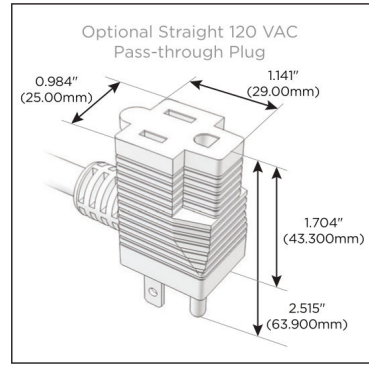

##### Module/Port Options:

- A** Tamper Resistant AC Receptacle
- E** USB-A & USB-C (20W)
- M** Double USB-A (Fast Charging Ports - 18W)
- H** HDMI
- 6** CAT 6
- 12** RJ 12
- X** Switched AC
- Y** 3-Way Switch (Low Voltage)
- V** USB-C (45W High Speed Charging Port)
- S** USB-C (25W High Speed Charging Port)
- R** Switched AC (Rocker Switch)
- D** Dimmer Switch

##### Plug:

Supplied with Low Profile Flat 45° Angle 120 VAC Plug

Optional Standard Straight 120 VAC Plug

Optional Straight 120 VAC Pass-through Plug

- CLEAN, COMPACT DESIGN
- STREAMLINED
- LOW PROFILE
- SIDE-EXITING CORDS
- PLUG & PLAY
- 6' AC CORD & PLUG (FLAT PLUG STANDARD)
- CUSTOMIZABLE CONFIGURATIONS AND FINISHES
- ETL LISTED FOR MOUNTING IN FURNITURE
- 15A

# M-POWER-5T

AC POWER & DATA CONNECTIVITY SOLUTION

M-POWER-5T-XAED-SS8TP

Specs:

**Modules/Ports:**

- X** Switched AC
- A** Tamper Resistant AC Receptacle
- E** USB-A & USB-C (20W)
- D** Dimmer Switch

**X A E D**