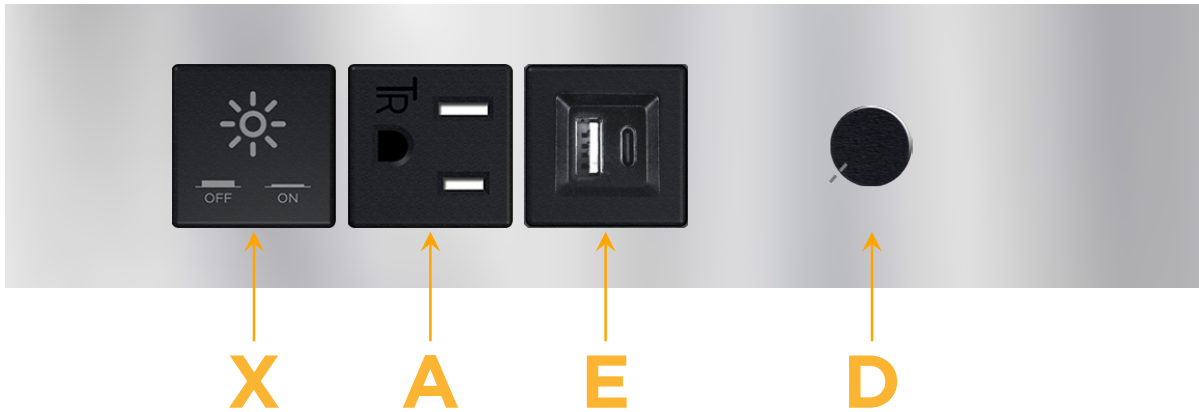

M-POWER-5T

AC POWER & DATA CONNECTIVITY SOLUTION

M-POWER-5T-XAED-SS8TP

Distributed by

Mormax Company, Inc.

8 Westchester Plaza

Elmsford, NY 10523

914-699-0101

sales@mormax.com

mormax.com

Metro Light & Power's line of power & data solutions offers sophisticated design elements combined with greater ease of installation. Streamlined and low-profile, enhanced by side-exiting cords, our outlets advance the industry with their cutting edge look and feel. We believe flexibility is key, and we provide a variety of mounting options, including the ability to mount in limited spaces. Our outlets are available in many finishes and configurations, in addition to a custom color and finish capability for our clients.

Trim Plate Finish: **STAINLESS STEEL MIRROR FINISH**

Custom Finishes Available

M-POWER-5T-XAED-SS8TP

Features:

Module/Port Options:

- **A** Tamper Resistant AC Receptacle
- **E** USB-A & USB-C (20W)
- **M** Double USB-A (Fast Charging Ports - 18W)
- **H** HDMI
- **6** CAT 6
- **12** RJ 12
- **X** Switched AC
- **Y** 3-Way Switch (Low Voltage)
- **V** USB-C (45W High Speed Charging Port)
- **S** USB-C (25W High Speed Charging Port)
- **R** Switched AC (Rocker Switch)
- **D** Dimmer Switch

Plug:

Supplied with Low Profile Flat 45° Angle 120 VAC Plug

Optional Standard Straight 120 VAC Plug

Optional Straight 120 VAC Pass-through Plug

- CLEAN, COMPACT DESIGN
- STREAMLINED
- LOW PROFILE
- SIDE-EXITING CORDS
- PLUG & PLAY
- 6' AC CORD & PLUG (FLAT PLUG STANDARD)
- CUSTOMIZABLE CONFIGURATIONS AND FINISHES
- ETL LISTED FOR MOUNTING IN FURNITURE
- 15A