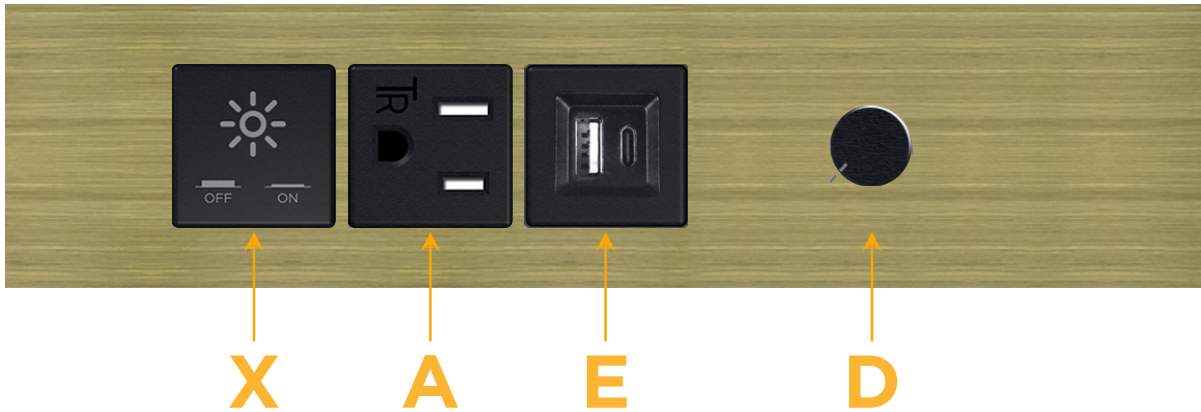

Trim Plate Finish: **BRASS ANTIQUED (ZINC/STEEL)**

Custom Finishes Available

M-POWER-5T-XAED-BRASP

Features:

Module/Port Options:

- A** Tamper Resistant AC Receptacle
- E** USB-A & USB-C (20W)
- M** Double USB-A (Fast Charging Ports - 18W)
- H** HDMI
- 6** CAT 6
- 12** RJ 12
- X** Switched AC
- Y** 3-Way Switch (Low Voltage)
- V** USB-C (45W High Speed Charging Port)
- S** USB-C (25W High Speed Charging Port)
- R** Switched AC (Rocker Switch)
- D** Dimmer Switch

Plug:

Supplied with Low Profile Flat 45° Angle 120 VAC Plug

Optional Standard Straight 120 VAC Plug

Optional Straight 120 VAC Pass-through Plug

- CLEAN, COMPACT DESIGN
- STREAMLINED
- LOW PROFILE
- SIDE-EXITING CORDS
- PLUG & PLAY
- 6' AC CORD & PLUG (FLAT PLUG STANDARD)
- CUSTOMIZABLE CONFIGURATIONS AND FINISHES
- ETL LISTED FOR MOUNTING IN FURNITURE
- 15A

M-POWER-5T

AC POWER & DATA CONNECTIVITY SOLUTION

M-POWER-5T-XAED-BRASP

Specs:

Modules/Ports:

- X** Switched AC
- A** Tamper Resistant AC Receptacle
- E** USB-A & USB-C (20W)
- D** Dimmer Switch

X A E D

Distributed by