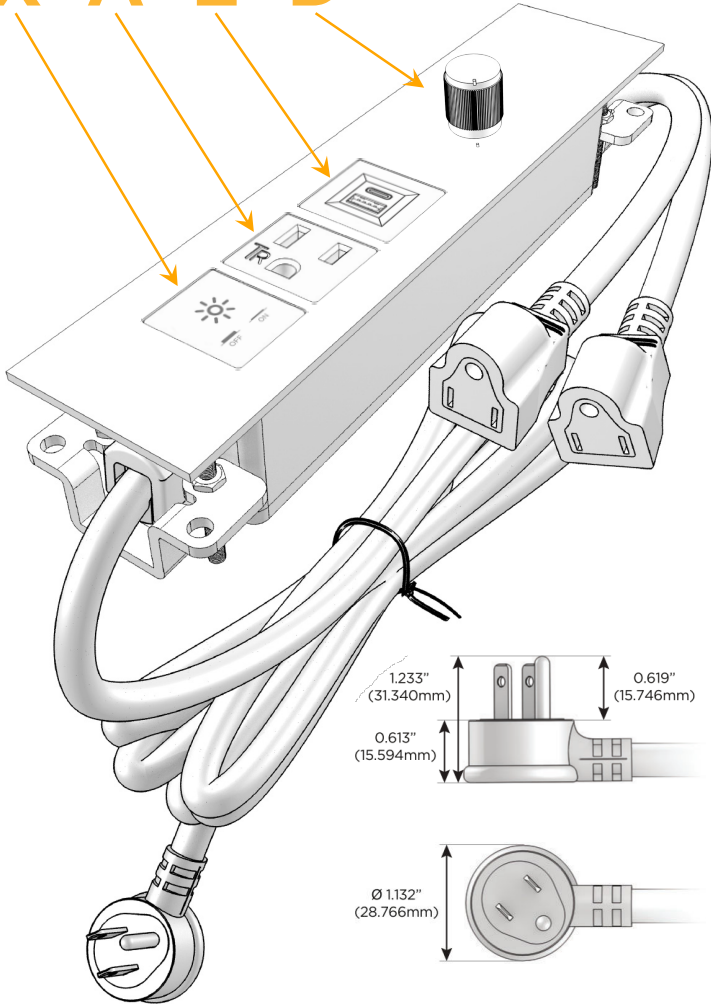

Trim Plate Finish: **BRASS ANTIQUED (ZINC/STEEL)**

Custom Finishes Available

M-POWER-5T-XAED-BRASP

Features:

Module/Port Options:

- A** Tamper Resistant AC Receptacle
- E** USB-A & USB-C (20W)
- M** Double USB-A (Fast Charging Ports - 18W)
- H** HDMI
- 6** CAT 6
- 12** RJ 12
- X** Switched AC
- Y** 3-Way Switch (Low Voltage)
- V** USB-C (45W High Speed Charging Port)
- S** USB-C (25W High Speed Charging Port)
- R** Switched AC (Rocker Switch)
- D** Dimmer Switch

Plug:

Supplied with Low Profile Flat 45° Angle 120 VAC Plug

Optional Standard Straight 120 VAC Plug

Optional Straight 120 VAC Pass-through Plug

- CLEAN, COMPACT DESIGN
- STREAMLINED
- LOW PROFILE
- SIDE-EXITING CORDS
- PLUG & PLAY
- 6' AC CORD & PLUG (FLAT PLUG STANDARD)
- CUSTOMIZABLE CONFIGURATIONS AND FINISHES
- ETL LISTED FOR MOUNTING IN FURNITURE
- 15A

M-POWER-5T

AC POWER & DATA CONNECTIVITY SOLUTION

M-POWER-5T-XAED-BRASP

Specs:

Modules/Ports:

- X** Switched AC
- A** Tamper Resistant AC Receptacle
- E** USB-A & USB-C (20W)
- D** Dimmer Switch

X A E D

Distributed by