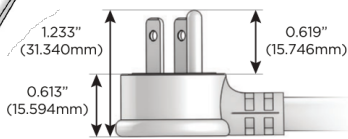

M-POWER-5T

AC POWER & DATA CONNECTIVITY SOLUTION

M-POWER-5T-XAED-BRASP

Specs:

Modules/Ports:

- **X** Switched AC
- **A** Tamper Resistant AC Receptacle
- **E** USB-A & USB-C (20W)
- **D** Dimmer Switch

X A E D