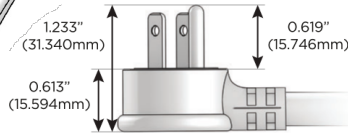

M-POWER-5T

AC POWER & DATA CONNECTIVITY SOLUTION

M-POWER-5T-XAEAX-WATP

Specs:

Modules/Ports:

- X Switched AC
- A Tamper Resistant AC Receptacle
- E USB-A & USB-C (20W)

Distributed by

Mormax Company, Inc.