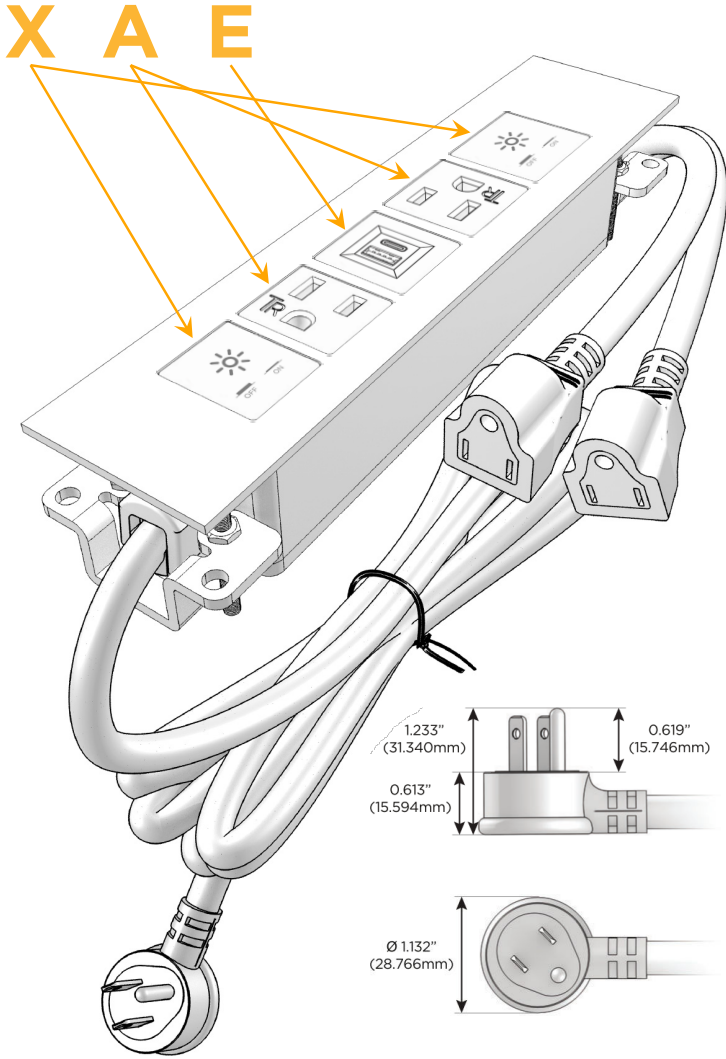

Trim Plate Finish: **WHITE (ABS)**

Custom Finishes Available

M-POWER-5T-XAEAX-WATP

Features:

Module/Port Options:

- A** Tamper Resistant AC Receptacle
- E** USB-A & USB-C (20W)
- M** Double USB-A (Fast Charging Ports - 18W)
- H** HDMI
- 6** CAT 6
- 12** RJ 12
- X** Switched AC
- Y** 3-Way Switch (Low Voltage)
- V** USB-C (45W High Speed Charging Port)
- S** USB-C (25W High Speed Charging Port)
- R** Switched AC (Rocker Switch)
- D** Dimmer Switch

Plug:

Supplied with Low Profile Flat 45° Angle 120 VAC Plug

Optional Standard Straight 120 VAC Plug

Optional Straight 120 VAC Pass-through Plug

- CLEAN, COMPACT DESIGN
- STREAMLINED
- LOW PROFILE
- SIDE-EXITING CORDS
- PLUG & PLAY
- 6' AC CORD & PLUG (FLAT PLUG STANDARD)
- CUSTOMIZABLE CONFIGURATIONS AND FINISHES
- UL LISTED FOR MOUNTING IN FURNITURE
- 15A

M-POWER-5T

AC POWER & DATA CONNECTIVITY SOLUTION

M-POWER-5T-XAEAX-WATP

Specs:

Modules/Ports:

- X Switched AC
- A Tamper Resistant AC Receptacle
- E USB-A & USB-C (20W)

Distributed by

Mormax Company, Inc.