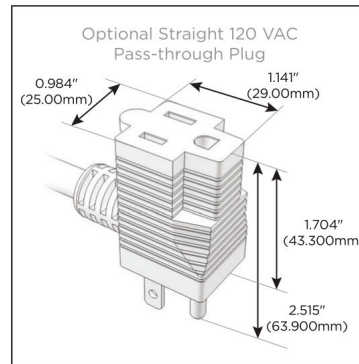

Trim Plate Finish: **WHITE (ABS)**

Custom Finishes Available

M-POWER-5T-XAEAX-WATP

Features:

Module/Port Options:

- A** Tamper Resistant AC Receptacle
- E** USB-A & USB-C (20W)
- M** Double USB-A (Fast Charging Ports - 18W)
- H** HDMI
- 6** CAT 6
- 12** RJ 12
- X** Switched AC
- Y** 3-Way Switch (Low Voltage)
- V** USB-C (45W High Speed Charging Port)
- S** USB-C (25W High Speed Charging Port)
- R** Switched AC (Rocker Switch)
- D** Dimmer Switch

Plug:

Supplied with Low Profile Flat 45° Angle 120 VAC Plug

Optional Standard Straight 120 VAC Plug

Optional Straight 120 VAC Pass-through Plug

- CLEAN, COMPACT DESIGN
- STREAMLINED
- LOW PROFILE
- SIDE-EXITING CORDS
- PLUG & PLAY
- 6' AC CORD & PLUG (FLAT PLUG STANDARD)
- CUSTOMIZABLE CONFIGURATIONS AND FINISHES
- UL LISTED FOR MOUNTING IN FURNITURE
- 15A

M-POWER-5T

AC POWER & DATA CONNECTIVITY SOLUTION

M-POWER-5T-XAEAX-WATP

Specs:

Modules/Ports:

- X Switched AC
- A Tamper Resistant AC Receptacle
- E USB-A & USB-C (20W)

Distributed by

Mormax Company, Inc.