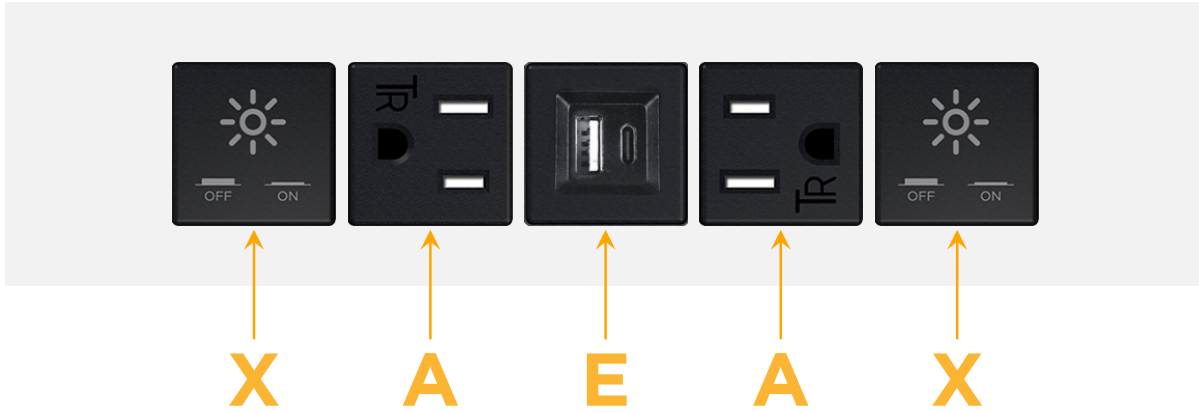

Trim Plate Finish: **WHITE (ABS)**

Custom Finishes Available

M-POWER-5T-XAEAX-WATP

Features:

Module/Port Options:

- A** Tamper Resistant AC Receptacle
- E** USB-A & USB-C (20W)
- M** Double USB-A (Fast Charging Ports - 18W)
- H** HDMI
- 6** CAT 6
- 12** RJ 12
- X** Switched AC
- Y** 3-Way Switch (Low Voltage)
- V** USB-C (45W High Speed Charging Port)
- S** USB-C (25W High Speed Charging Port)
- R** Switched AC (Rocker Switch)
- D** Dimmer Switch

Plug:

Supplied with Low Profile Flat 45° Angle 120 VAC Plug

Optional Standard Straight 120 VAC Plug

Optional Straight 120 VAC Pass-through Plug

- CLEAN, COMPACT DESIGN
- STREAMLINED
- LOW PROFILE
- SIDE-EXITING CORDS
- PLUG & PLAY
- 6' AC CORD & PLUG (FLAT PLUG STANDARD)
- CUSTOMIZABLE CONFIGURATIONS AND FINISHES
- UL LISTED FOR MOUNTING IN FURNITURE
- 15A

M-POWER-5T

AC POWER & DATA CONNECTIVITY SOLUTION

M-POWER-5T-XAEAX-WATP

Specs:

Modules/Ports:

- X Switched AC
- A Tamper Resistant AC Receptacle
- E USB-A & USB-C (20W)

Distributed by

Mormax Company, Inc.