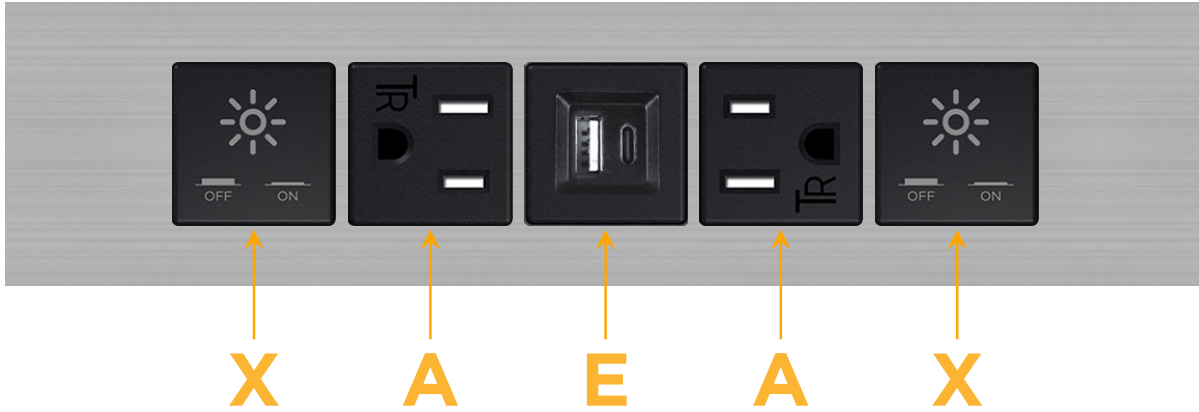

Trim Plate Finish: **BRUSHED STAINLESS (ABS)**

Custom Finishes Available

M-POWER-5T-XAEAX-SS4ATP

Features:

Module/Port Options:

- A** Tamper Resistant AC Receptacle
- E** USB-A & USB-C (20W)
- M** Double USB-A (Fast Charging Ports - 18W)
- H** HDMI
- 6** CAT 6
- 12** RJ 12
- X** Switched AC
- Y** 3-Way Switch (Low Voltage)
- V** USB-C (45W High Speed Charging Port)
- S** USB-C (25W High Speed Charging Port)
- R** Switched AC (Rocker Switch)
- D** Dimmer Switch

Plug:

Supplied with Low Profile Flat 45° Angle 120 VAC Plug

Optional Standard Straight 120 VAC Plug

Optional Straight 120 VAC Pass-through Plug

- CLEAN, COMPACT DESIGN
- STREAMLINED
- LOW PROFILE
- SIDE-EXITING CORDS
- PLUG & PLAY
- 6' AC CORD & PLUG (FLAT PLUG STANDARD)
- CUSTOMIZABLE CONFIGURATIONS AND FINISHES
- UL LISTED FOR MOUNTING IN FURNITURE
- 15A

M-POWER-5T

AC POWER & DATA CONNECTIVITY SOLUTION

M-POWER-5T-XAEAX-SS4ATP

Specs:

Modules/Ports:

- X** Switched AC
- A** Tamper Resistant AC Receptacle
- E** USB-A & USB-C (20W)

Distributed by

Mormax Company, Inc.