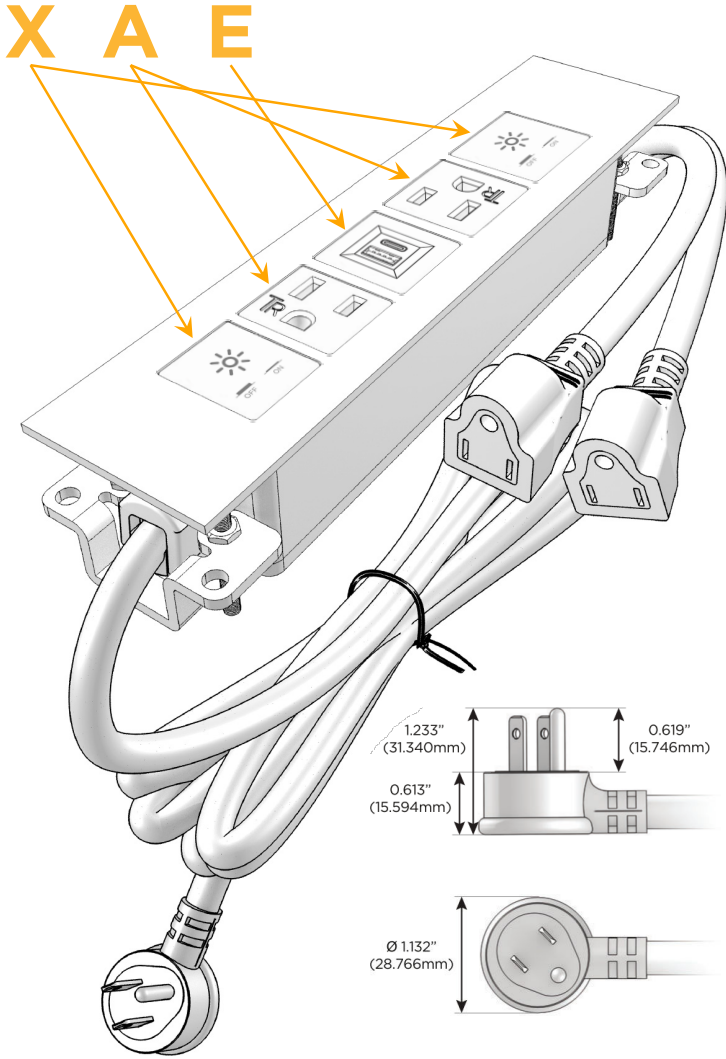

Trim Plate Finish: **BRUSHED STAINLESS (ABS)**

Custom Finishes Available

M-POWER-5T-XAEAX-SS4ATP

Features:

Module/Port Options:

- A** Tamper Resistant AC Receptacle
- E** USB-A & USB-C (20W)
- M** Double USB-A (Fast Charging Ports - 18W)
- H** HDMI
- 6** CAT 6
- 12** RJ 12
- X** Switched AC
- Y** 3-Way Switch (Low Voltage)
- V** USB-C (45W High Speed Charging Port)
- S** USB-C (25W High Speed Charging Port)
- R** Switched AC (Rocker Switch)
- D** Dimmer Switch

Plug:

Supplied with Low Profile Flat 45° Angle 120 VAC Plug

Optional Standard Straight 120 VAC Plug

Optional Straight 120 VAC Pass-through Plug

- CLEAN, COMPACT DESIGN
- STREAMLINED
- LOW PROFILE
- SIDE-EXITING CORDS
- PLUG & PLAY
- 6' AC CORD & PLUG (FLAT PLUG STANDARD)
- CUSTOMIZABLE CONFIGURATIONS AND FINISHES
- UL LISTED FOR MOUNTING IN FURNITURE
- 15A

M-POWER-5T

AC POWER & DATA CONNECTIVITY SOLUTION

M-POWER-5T-XAEAX-SS4ATP

Specs:

Modules/Ports:

- X** Switched AC
- A** Tamper Resistant AC Receptacle
- E** USB-A & USB-C (20W)

Distributed by

Mormax Company, Inc.