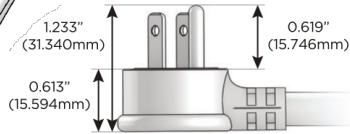

M-POWER-5T

AC POWER & DATA CONNECTIVITY SOLUTION

M-POWER-5T-XAEAX-SS4ATP

Specs:

Modules/Ports:

- X** Switched AC
- A** Tamper Resistant AC Receptacle
- E** USB-A & USB-C (20W)

Distributed by

Mormax Company, Inc.